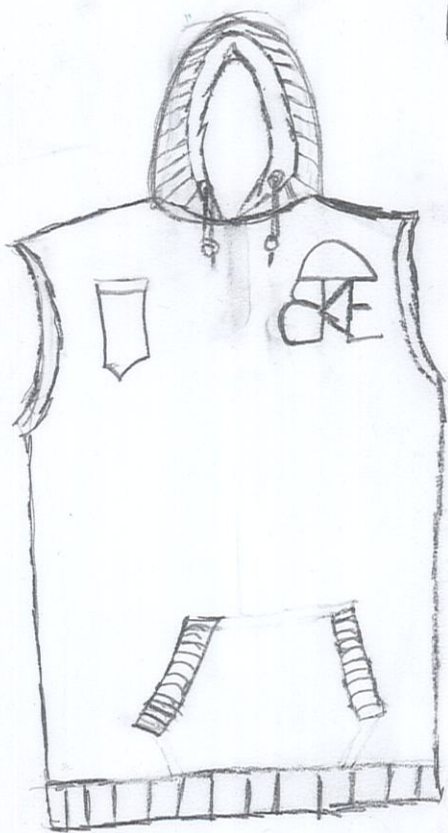

Inside out sweater

phone charges

grey

red

blue

ORGANIC COTTON

FLEECE

POLYESTER

green

purple / orange

turquoise

Water resistant even for electric system

DAY IN DAY OUT!!!

tee-shirt
for men and women

The mood of the day

Casual and chic
for the day and for the evening
Today's special
the mood of the day
One word one sentence
one image

cotton

colour

colour

Jeans

button

button

Boot leg for the day
↳ comfortable and casual
Slim for the evening
↳ trendy and chic

Handbag -
in and
out!

The CONNECTED TEE-SHIRT FOR PEOPLE WITH SPECIAL NEEDS

15 16 17 18

Inside pocket ->
Device for diabetes
patients.
Regular blood test.
calls directly doctor /
nurse in case of low/high
blood sugar.

white

Keyboard with
emergency numbers
for people with
health issues.