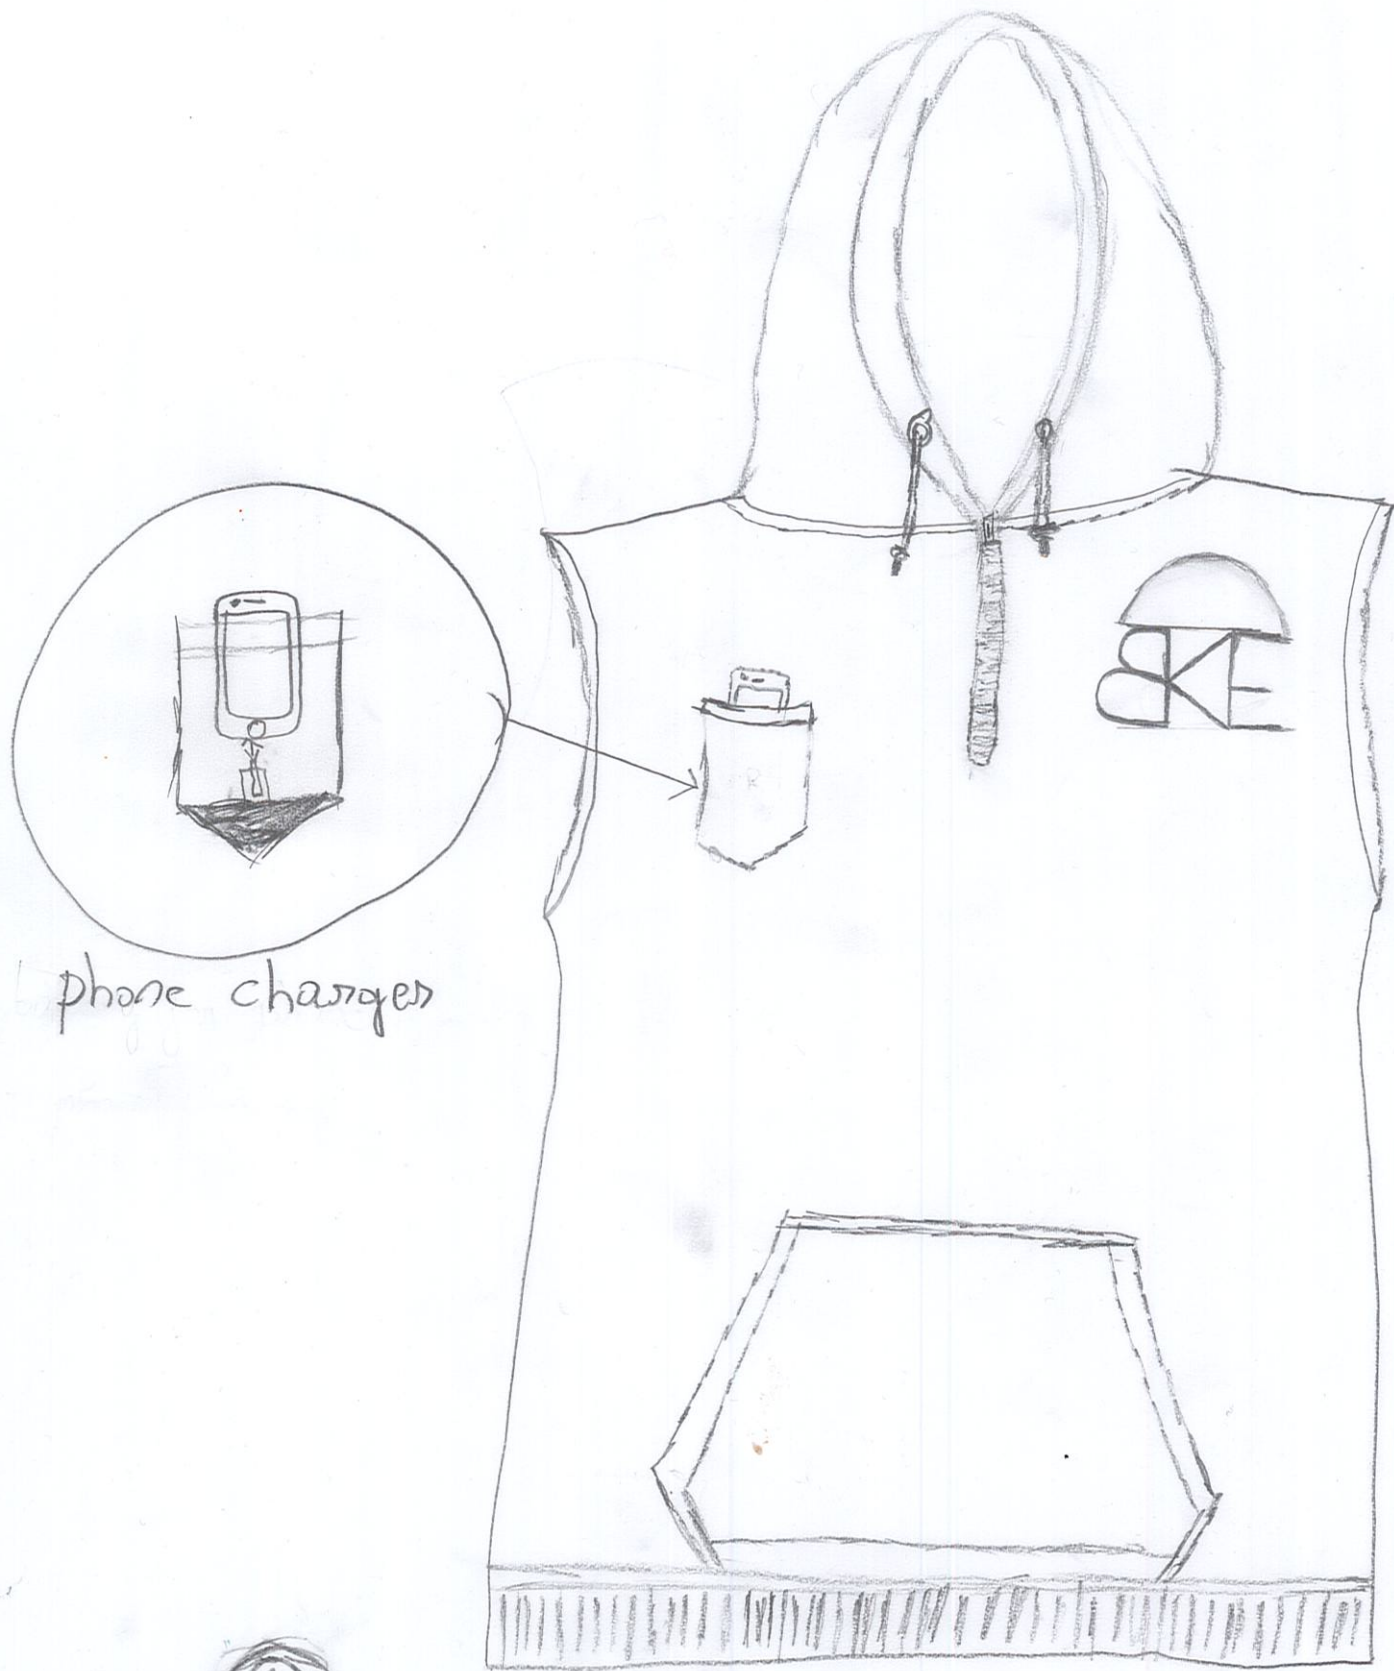

Inside out sweater

phone charges

grey

red

blue

ORGANIC COTTON

FLEECE

POLYESTER

green

purple / orange

turquoise

Water resistant even for electric system

DAY IN DAY OUT!!!

tee-shirt
for men and women

The mood of the day

Casual and chic
for the day and for the evening
Today's special
the mood of the day
One word one sentence
one image

The CONNECTED TEE-SHIRT FOR PEOPLE WITH SPECIAL NEEDS

15 16 17 18

Inside pocket ->
Device for diabetes
patients.
Regular blood test.
calls directly doctor /
nurse in case of low/high
blood sugar.

white

Keyboard with
emergency numbers
for people with
health issues.