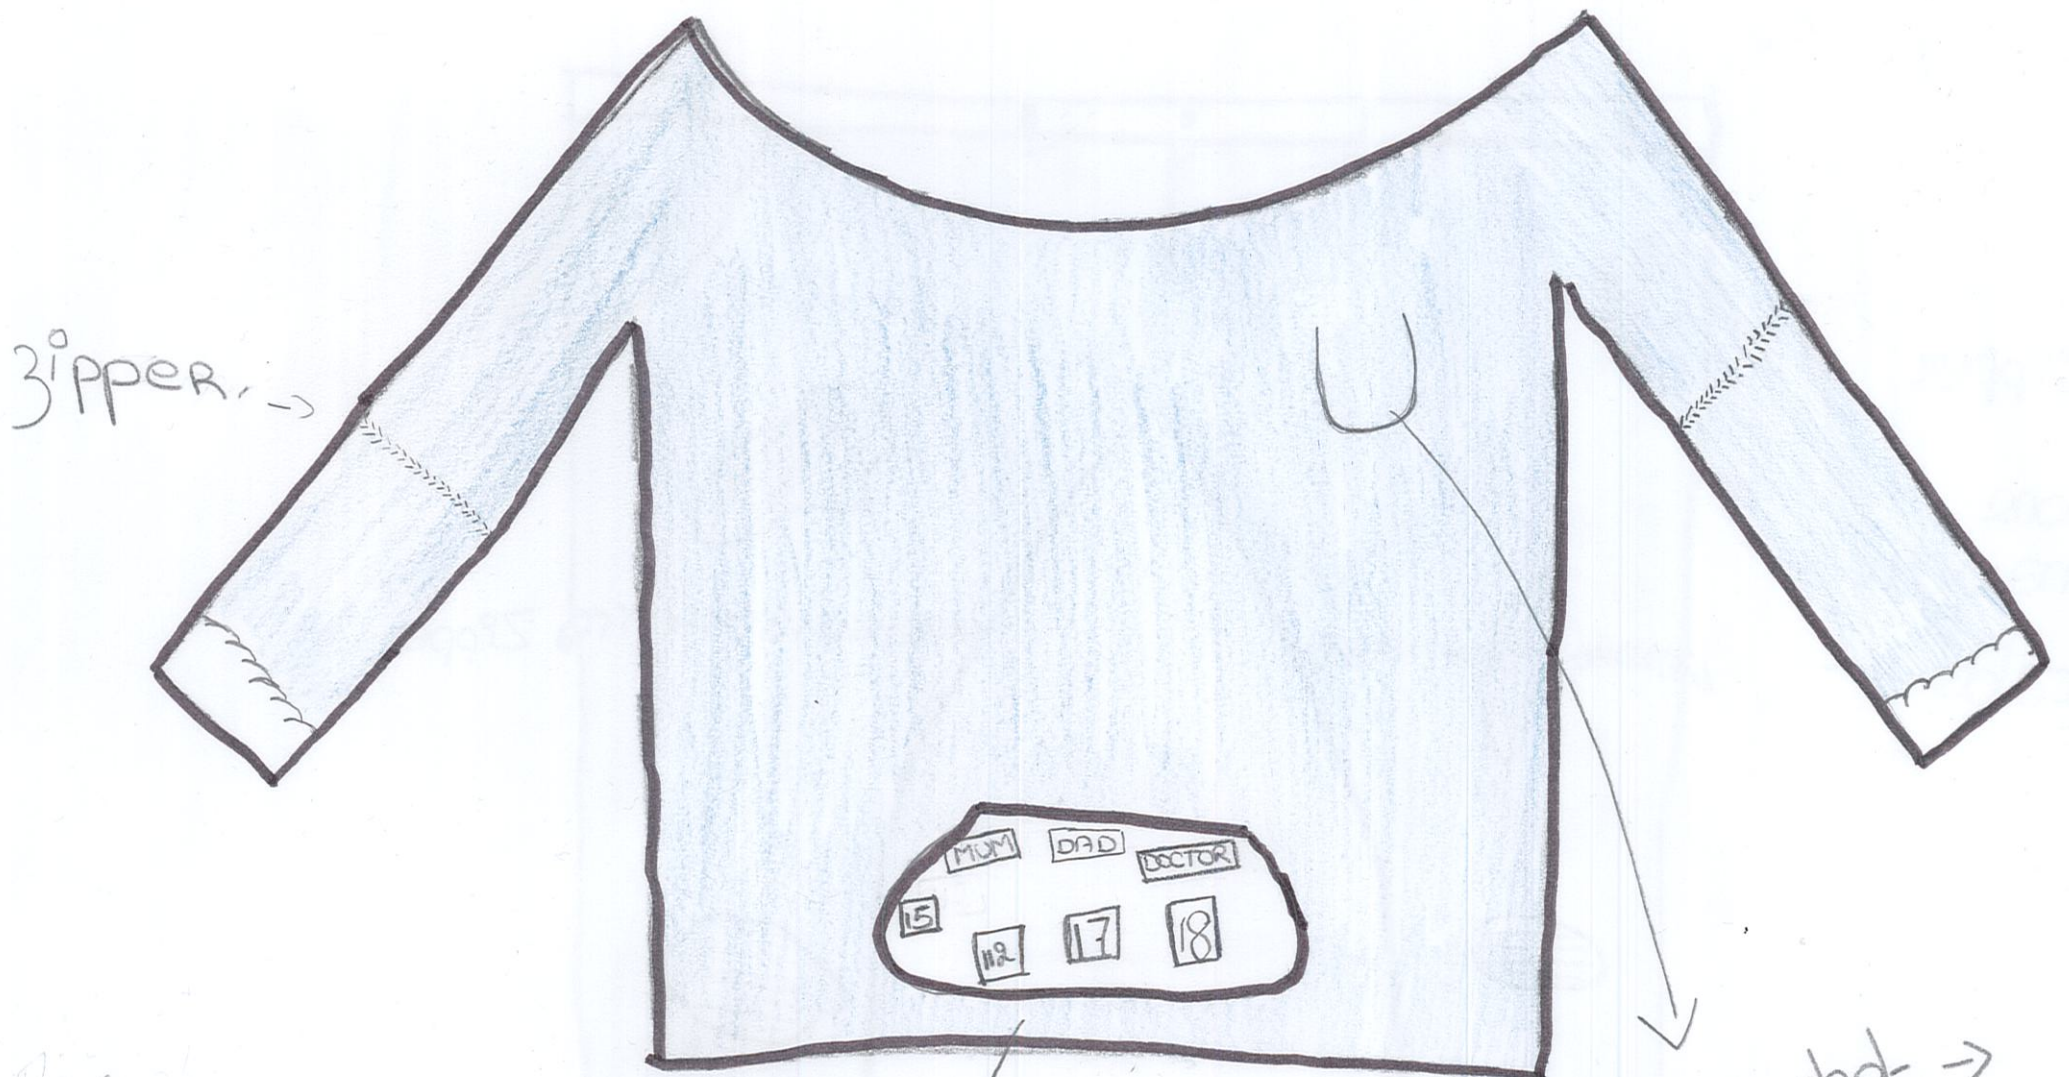

Inside out sweater

phone charges

grey

red

blue

ORGANIC COTTON

FLEECE

POLYESTER

cotton

colour

colour

Jeans

button

button

Boot leg for the day
↳ comfortable and casual
Slim for the evening
↳ trendy and chic

Handbag -
in and
out!

The CONNECTED TEE-SHIRT FOR PEOPLE WITH SPECIAL NEEDS

15 16 17 18

Inside pocket ->
Device for diabetes
patients.
Regular blood test.
calls directly doctor /
nurse in case of low/high
blood sugar.

white

Keyboard with
emergency numbers
for people with
health issues.