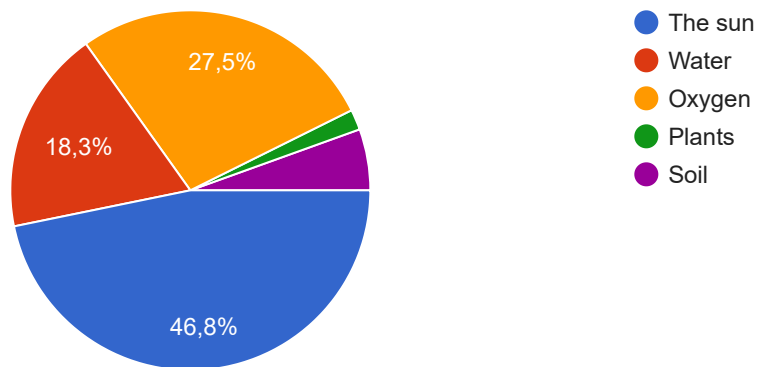

The original energy source for almost all living things on Earth is:

109 răspunsuri