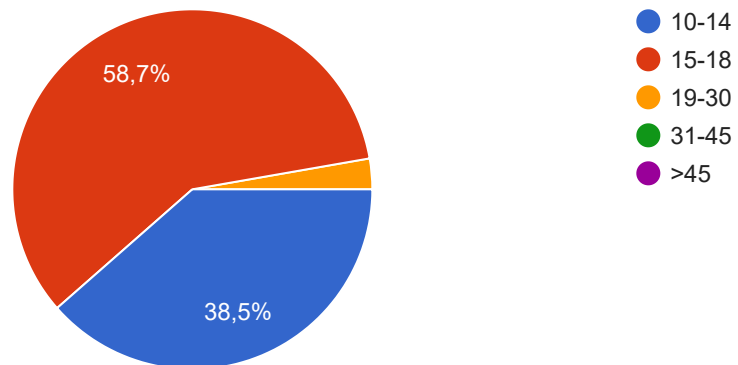

fap20042010@gmail.com

dygnzynp@gmail.com

iklimnehirozdemir@gmail.com

Where are you from?

109 răspunsuri

How old are you?

109 răspunsuri

The original energy source for almost all living things on Earth is: