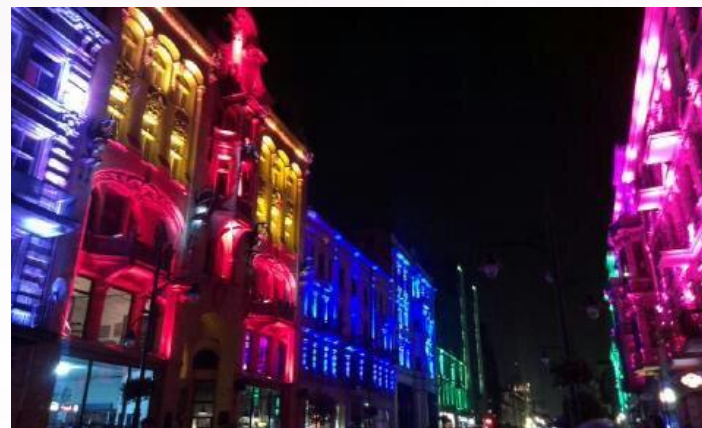

POLAND

Łódź

Our flag

we are here

**Łódź is located in the
central part
of Poland**

Light Move Festival Łódź 2014

Mazuria Lake District