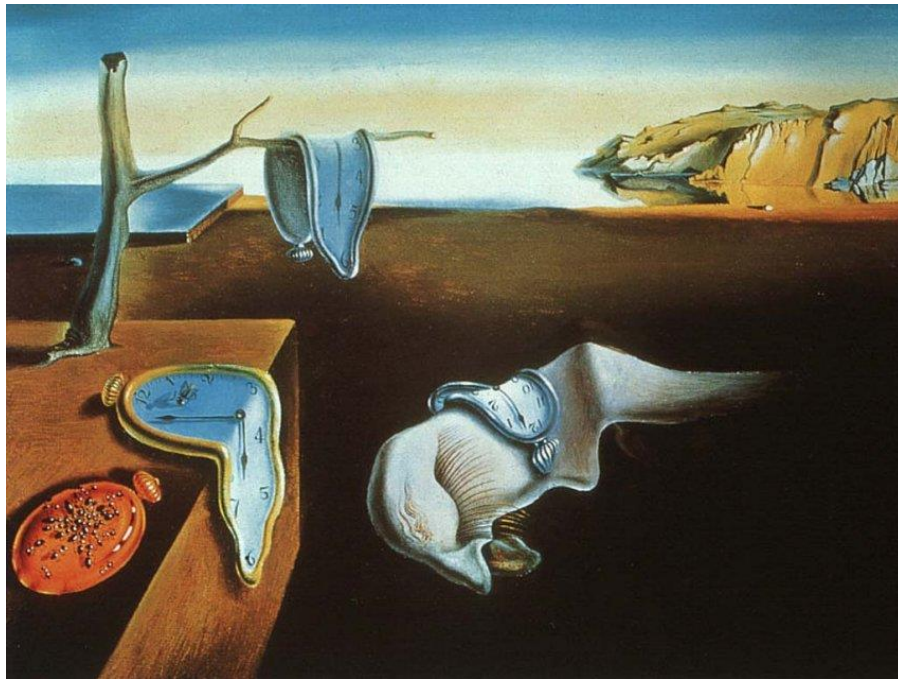

SALVADOR DALÍ

Salvador Dalí was a very famous painter. His paintings are in the surrealist style. He was born on 11th May 1904 in the north of Catalonia. He died on 23rd January 1989 (at age 84).

One of his best works is "*The persistence of memory*", also called "*The soft clocks*", dating from the year 1931.

Questions

- Had Dalí and Gala children? (1p)
- Where was Gala from? (1p)
- Three of these paintings are from Dalí. Which are they? (1p)

1.

2.

3.

4.

5.

6.