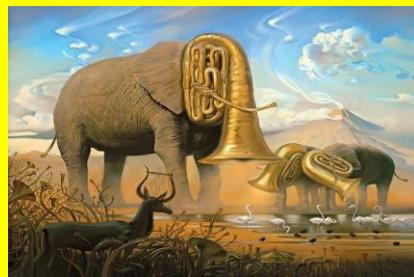

SALVADOR DALÍ

Salvador Dalí was a very famous painter. His paintings are in the surrealist style. He was born on 11th May 1904 in the north of Catalonia. He died on 23rd January 1989 (at age 84).

One of his best works is "*The persistence of memory*", also called "*The soft clocks*", dating from the year 1931.

Questions

- Had Dalí and Gala children? (1p)
- Where was Gala from? (1p)
- Three of these paintings are from Dalí. Which are they? (1p)

1.

2.

3.

4.

5.

6.