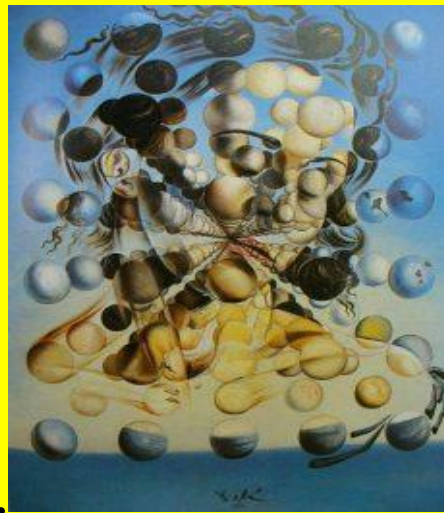

SALVADOR DALÍ

Salvador Dalí was a very famous painter. His paintings are in the surrealist style. He was born on 11th May 1904 in the north of Catalonia. He died on 23rd January 1989 (at age 84).

One of his best works is "*The persistence of memory*", also called "*The soft clocks*", dating from the year 1931.

Questions

- Had Dalí and Gala children? (1p)
- Where was Gala from? (1p)
- Three of these paintings are from Dalí. Which are they? (1p)

1.

2.

3.

4.

5.

6.