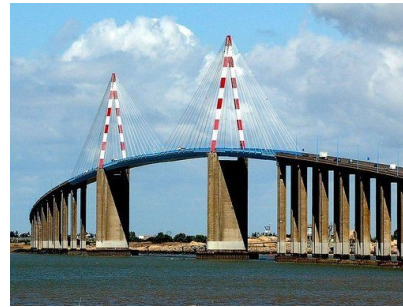

<p>Tour Iberdrola (<i>Bilbao</i>)</p>	<p>165</p>	 A photograph of the Tour Iberdrola in Bilbao, Spain. The building is a tall, cylindrical skyscraper with a glass facade, standing prominently against a clear blue sky. In the foreground, there is a green lawn and some lower-rise buildings.
<p>Sagrada Familia (<i>Barcelona</i>)</p>	<p>172</p>	 A photograph of the Sagrada Família in Barcelona, Spain. The image shows the intricate, Gothic Revival architecture of the church, featuring multiple spires and detailed stonework. The sky is blue with some light clouds.
<p>Tower 42 (<i>London</i>)</p>	<p>183</p>	 A photograph of Tower 42 in London. The building is a tall, cylindrical skyscraper with a glass facade, viewed from a low angle. The sky is overcast and grey.
<p>Tour Montparnasse (<i>Paris</i>)</p>	<p>210</p>	 A photograph of the Tour Montparnasse in Paris, France. The building is a tall, cylindrical skyscraper with a dark facade, viewed from a distance. The sky is filled with colorful, dramatic clouds, suggesting a sunset or sunrise.

Torre Allianz (Milano)

242

Torre de cristal (Madrid)

249

The shard (London)

306

Tour Eiffel

325

Tour Burj Khalifa

828

Pont de Saint-Nazaire
(France)

**3356
(length)**

Öresund Bridge

**7845
(length)**

Tunnel sous la manche

50450
(length)