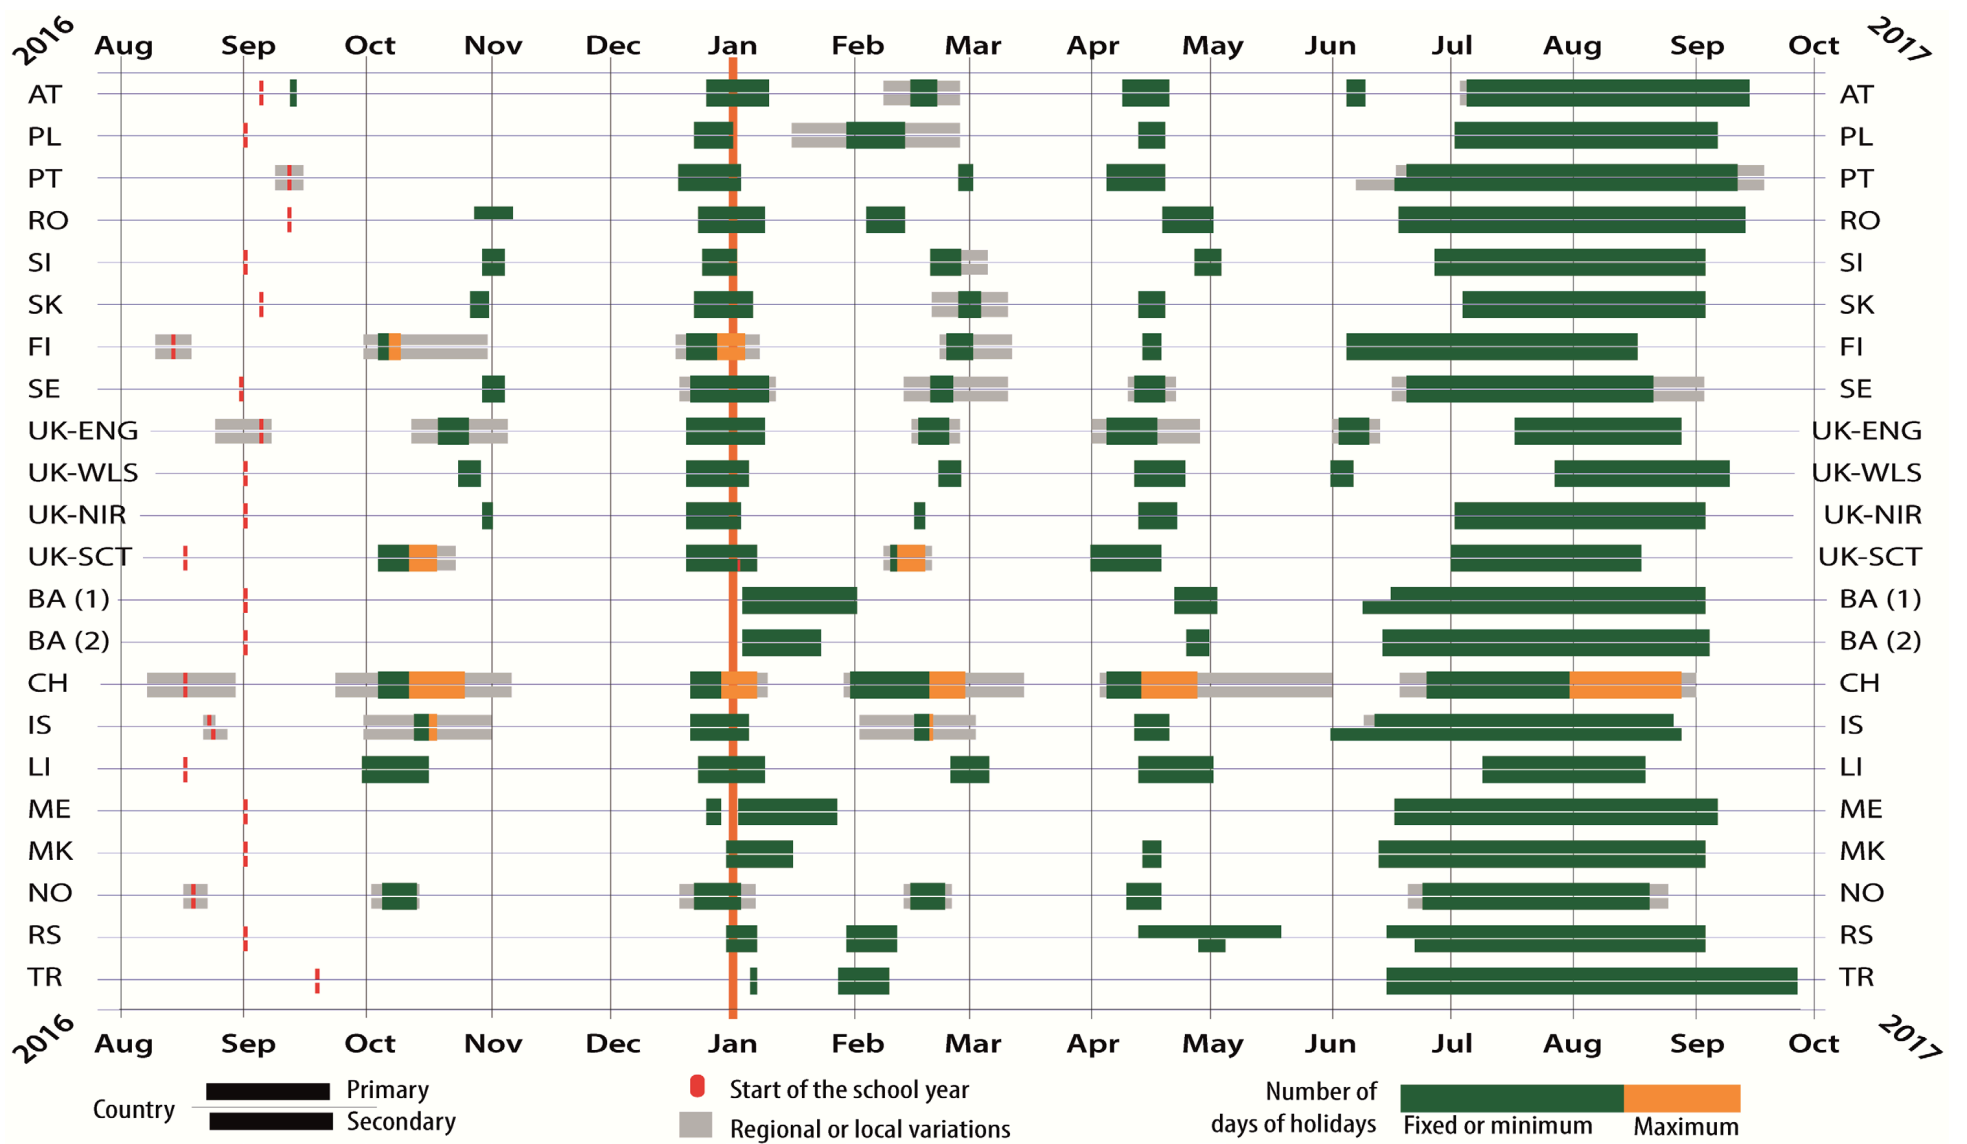

# Length of the school year and distribution of holidays, general education, ISCED 1-3, 2016/17<sup>1</sup>

<sup>1</sup> Website: <http://ec.europa.eu/eurydice>