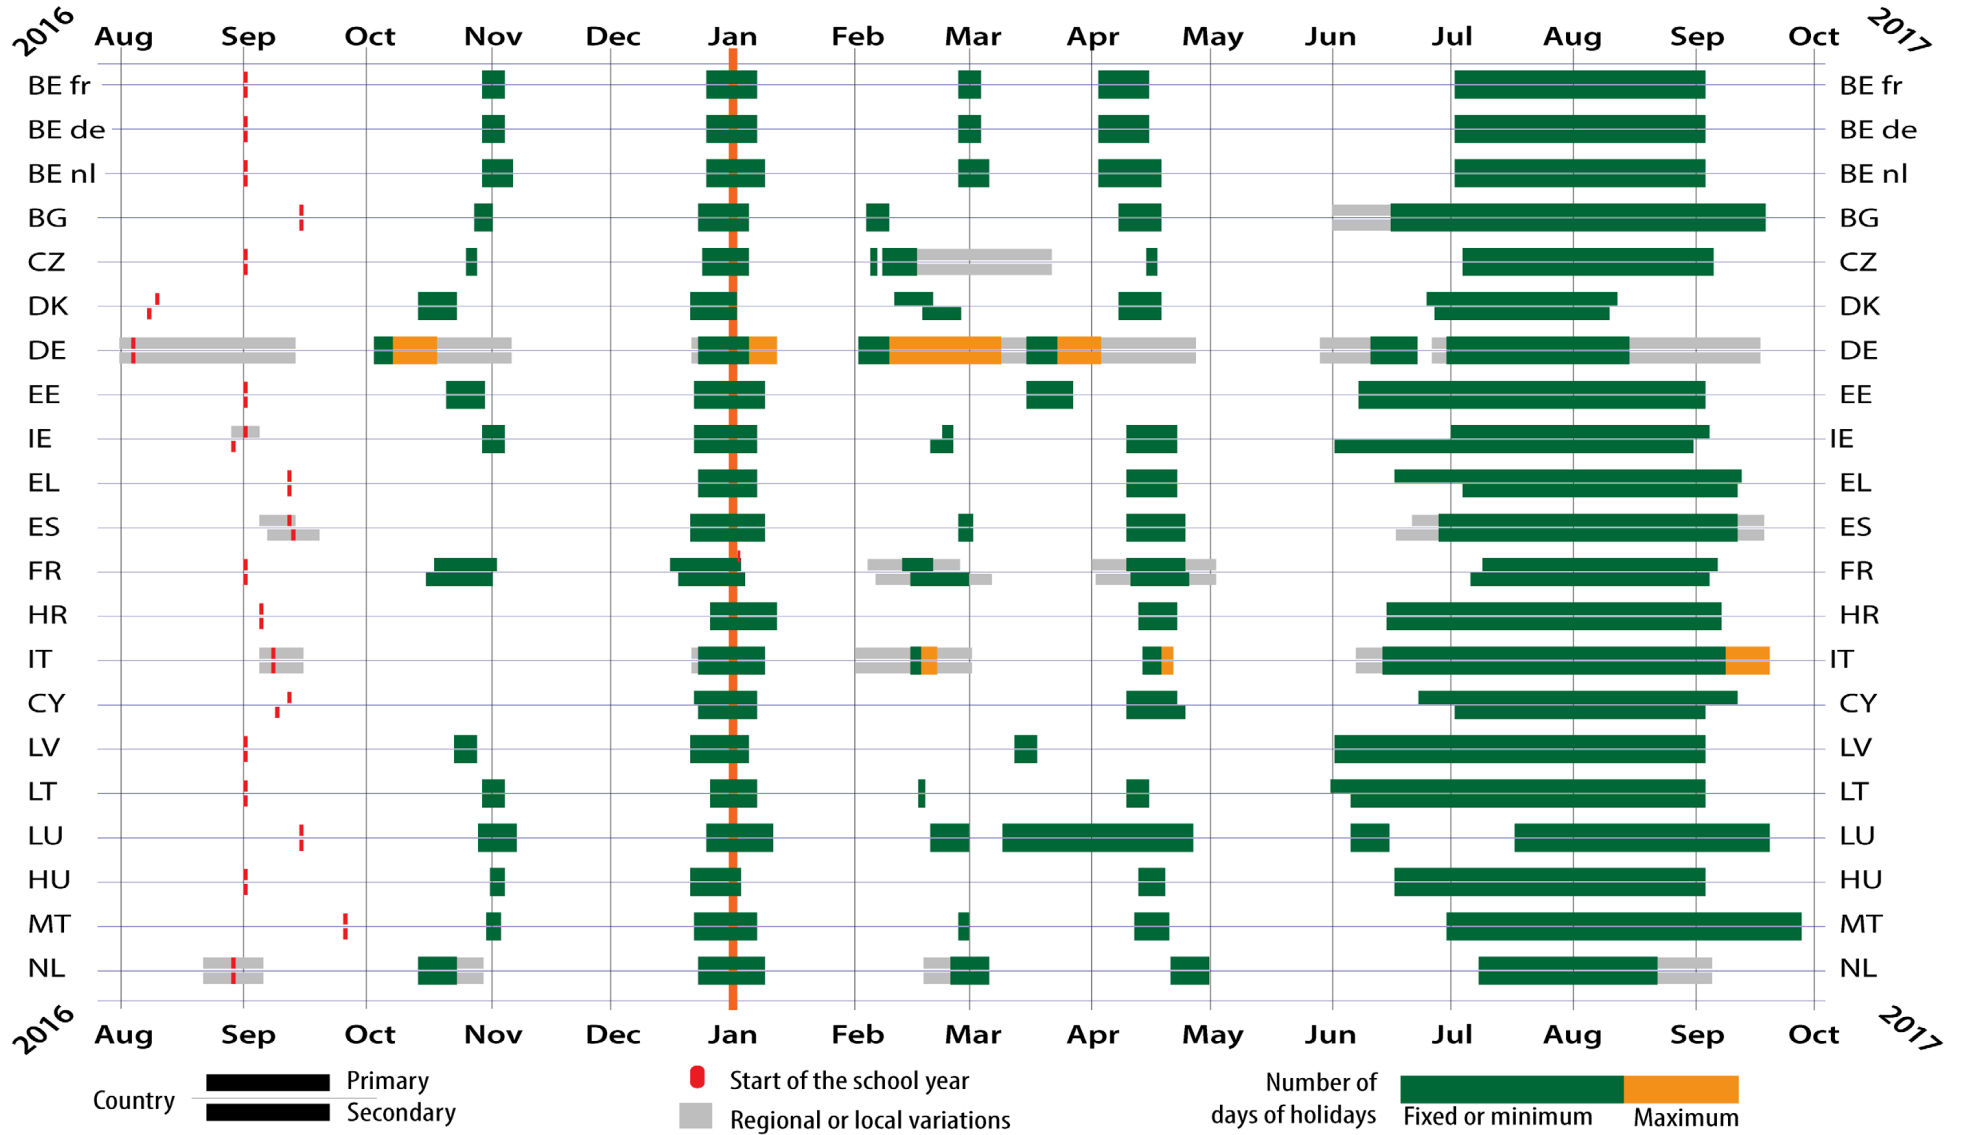

# Length of the school year and distribution of holidays, general education, ISCED 1-3, 2016/17<sup>1</sup>

<sup>1</sup> Website: <http://ec.europa.eu/eurydice>