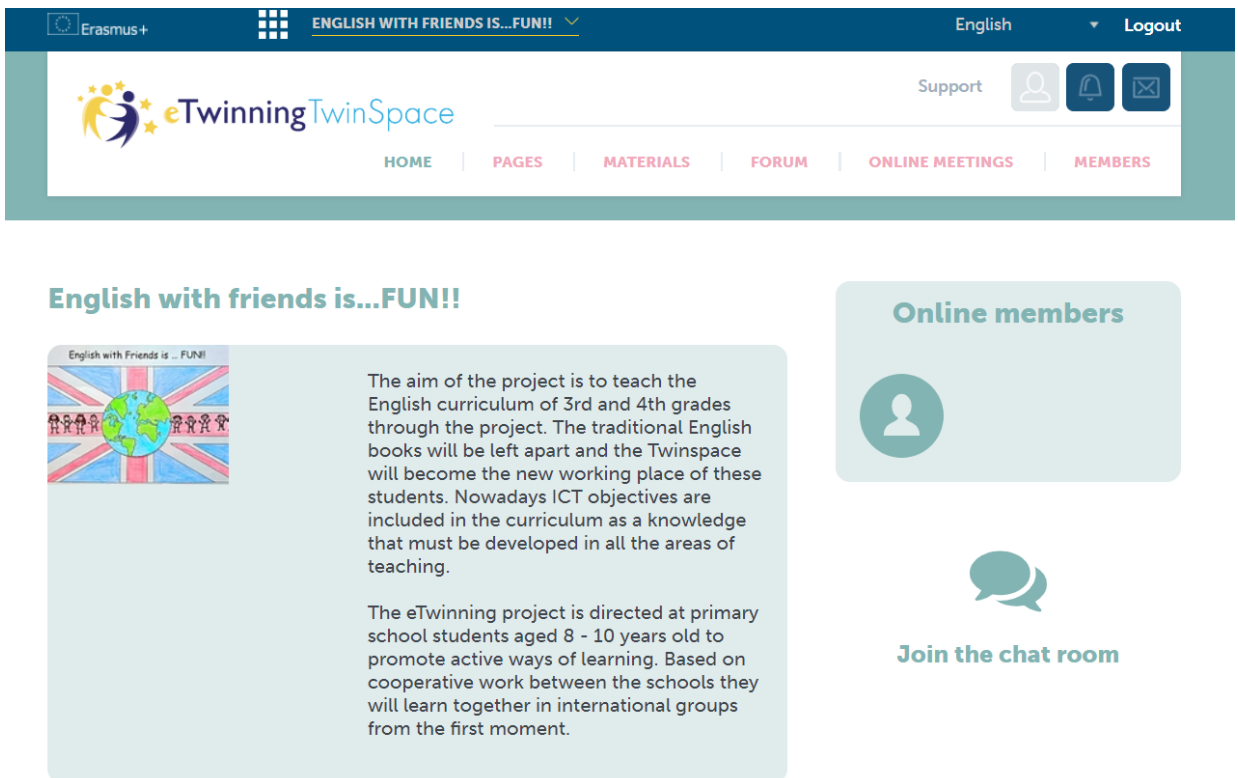

5) You are inside the Twinspace:

6) At the top menu you can find the different places of the Twinspace.