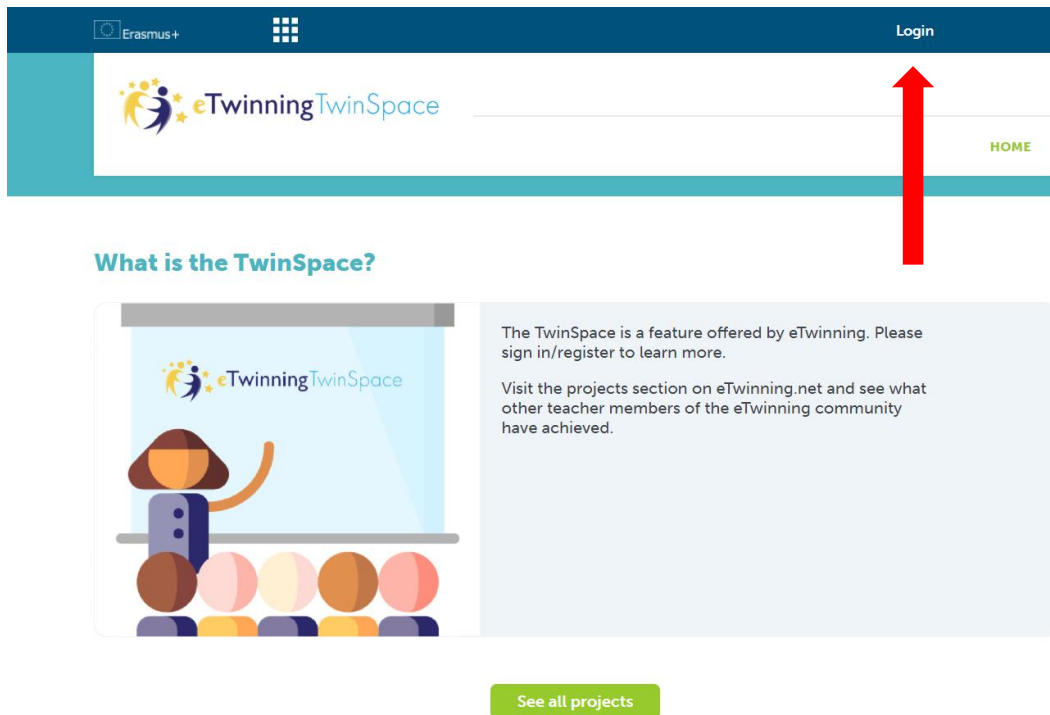

HOW TO GO INTO THE TWinspace

- 1) Write in the navigator <https://twinspace.etwinning.net/>
- 2) You will see this screen:

- 3) Click **Login** at the top right of the screen.
- 4) Now write the **Username** (1) and **Password** (2) your teacher gave you. And click **Login** (3)

5) You are inside the Twinspace:

6) At the top menu you can find the different places of the Twinspace.

In **PAGES** you have all the information of the project and the activities you'll have to do.

7) In **FORUM** you have a place where to communicate with your partners.