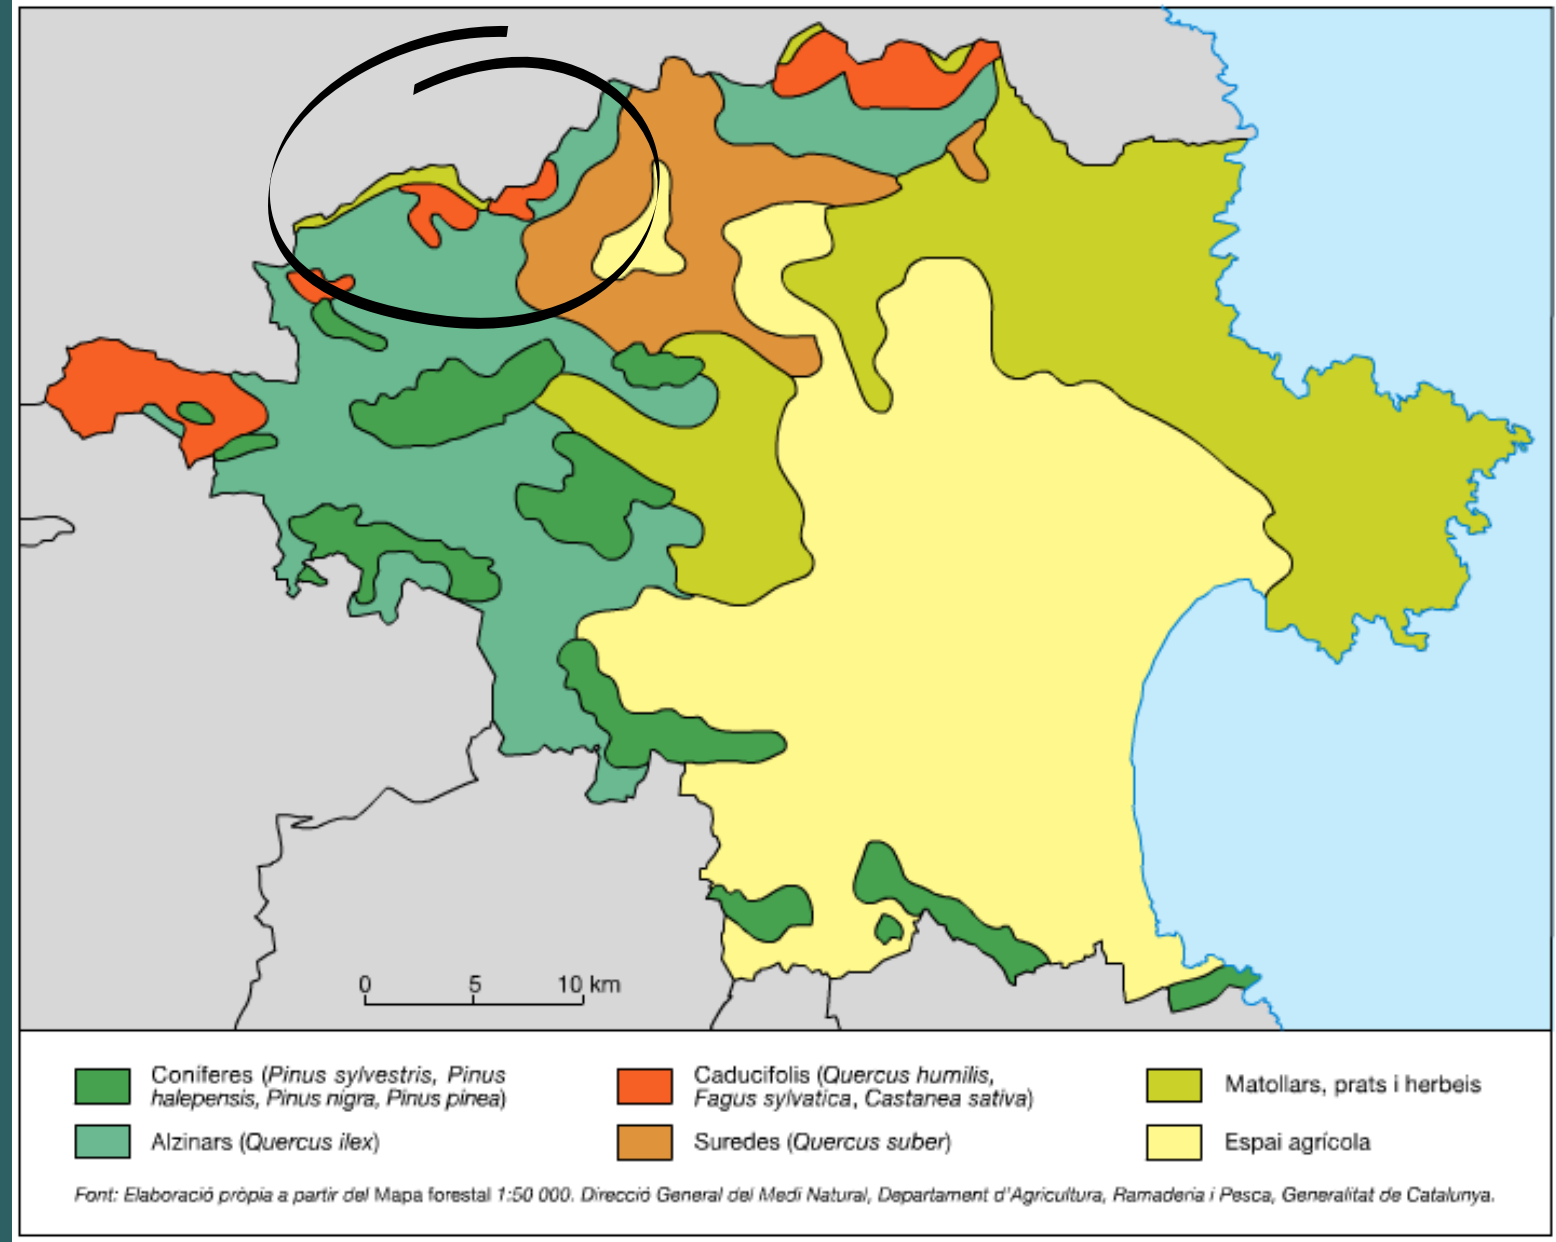

Trees and plants from the Exile route

La Vajol-->Les Illes

1rESO-A

LaVajol (Catalonia)--> Les Illes (France)

- You will find different types of forests, like:
- Deciduous trees: eg. white or chestnut oak.
 - holm oak forests.
 - scrub, meadows and grasslands

Quercus ilex

**Nom català/ english:
Alzina/ Holm Oak**

Characteristics:

It is an evergreen tree of large size. The leaves are very variable in shape, most frequently narrowly oval or ovate-lanceolate, 4-8 cm long. Fruits are acorns usually 12-18 mm long

Teucrium scordonia

**Nom català/ anglès:
Escorodònia/ woodland germander**

Teucrium scordonia is a species of perennial herbaceous plant of the Lamiaceae family, it reaches on average 30-60 centimetres of height. The leaves are petiolate, irregularly toothed, triangular-ovate. Yellowish flowers bearing four stamens with reddish or violet filaments.

Calluna Vulgaris

Nom català/ english:
Bruguerola/ Heather

Characteristics:

This plant is original of Europa, Nord of Africa and America.. It is bush with pink flowers

**Please! If you'll find these trees and plants,
take a photo! And will you show onfriday!**