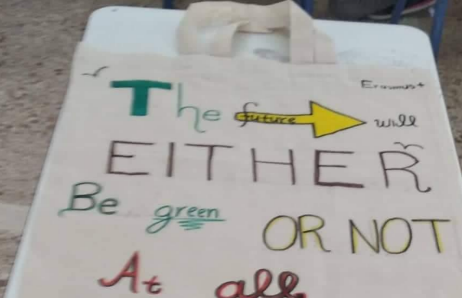

Trash and Recycling

Searching ways of reducing plastic

Continue braiding and adding plastic rings

Ways of reusing plastic

plastic bottles

We make our own soap eliminating plastic and chemicals

Ingredients:

Extra virgin olive oil

Water

Caustic Soda

Mastiha fragrance

Soap creation activity

Soap creation activity

Soap creation activity

Preparing our garden for the upcoming visit

Following German's team good practice

Visiting the waste management factory

Visiting the waste management factory

Presentations and photos for the meeting

The screenshot shows a Google Drive web interface. The browser's address bar displays the URL <https://drive.google.com/drive/u/0/my-drive>. The page header includes the Google Drive logo, a search bar, and a 'G Suite' badge. On the left sidebar, there are navigation options: 'New', 'My Drive', 'Shared with me', 'Recent', 'Starred', and 'Trash'. The main content area is titled 'My Drive' and features a 'Quick Access' section with three presentation thumbnails: