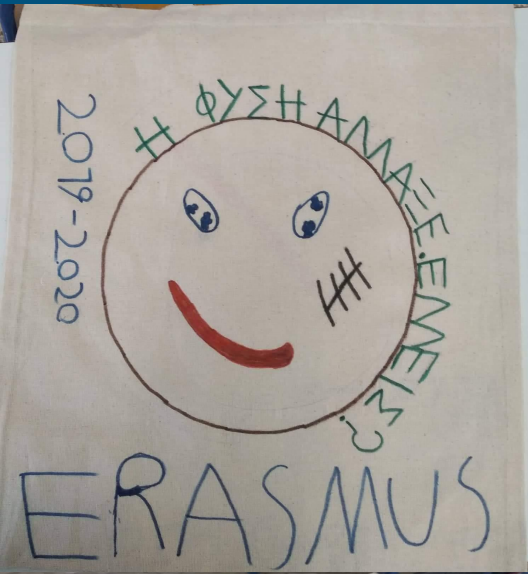

Water

Caustic Soda

Mastiha fragrance

Soap creation activity

Soap creation activity

Soap creation activity

Preparing our garden for the upcoming visit

Following German's team good practice

Visiting the waste management factory

Visiting the waste management factory

Presentations and photos for the meeting

The screenshot shows a Google Drive web interface. The browser's address bar displays the URL <https://drive.google.com/drive/u/0/my-drive>. The page header includes the Google Drive logo, a search bar, and a 'G Suite' badge. On the left sidebar, there are navigation options: 'New', 'My Drive', 'Shared with me', 'Recent', 'Starred', and 'Trash'. The main content area is titled 'My Drive' and features a 'Quick Access' section with three presentation thumbnails: