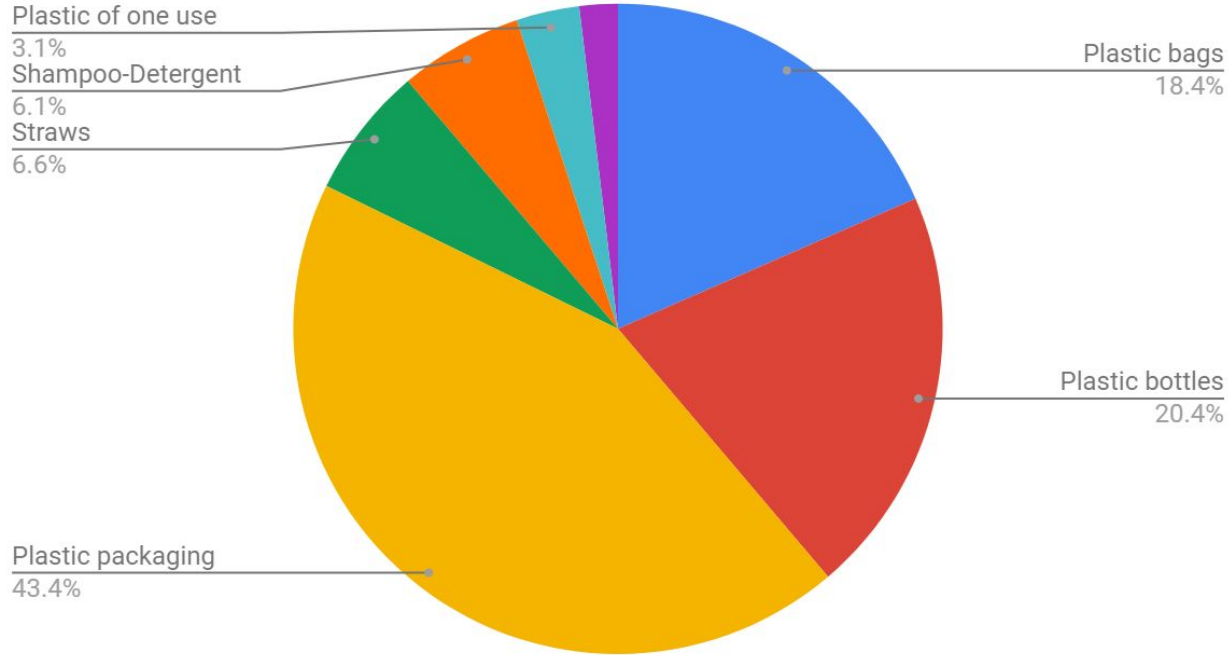

Which kind of plastic is met most in our shopping bag?

Where do they end up?

Which of them is easy to reduce?

Can we change our habits?

What kind of plastic do we use?

Type of plastics met in our homes

Where does it end up?

Trash and Recycling

Searching ways of reducing plastic

Continue braiding and adding plastic rings

Ways of reusing plastic

plastic bottles

We make our own soap eliminating plastic and chemicals

Ingredients:

Extra virgin olive oil