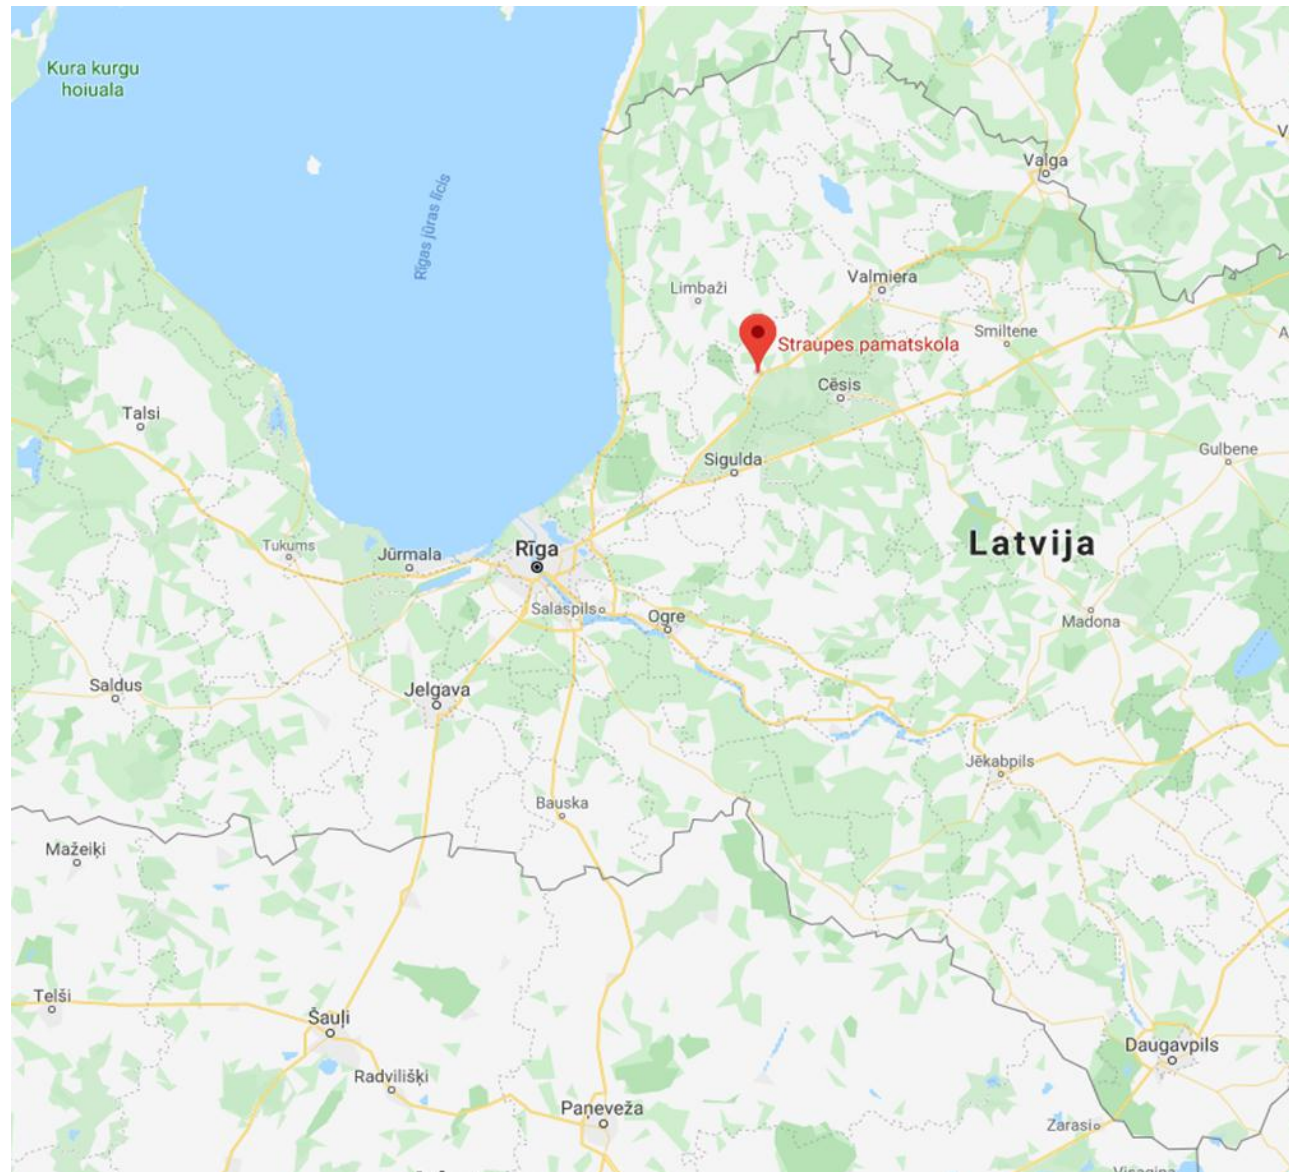

**STRAUPE
PRIMARY SCHOOL**

LATVIA

**STRAUPE
PRIMARY
SCHOOL IS
LOCATED IN
PARGAUJA
REGION, ABOUT
70 KM FROM
CAPITAL CITY
RIGA.**

MAZSTRAUPE CASTLE

- The schools there in Straupe have already been for more than 320 years.
- In 1930 Mazstraupe primary school moved to the castle.
- So, our school is almost 90 years old.

STRAUPE PRIMARY SCHOOL

Pre-school education: 67
children – 1,5 – 6 years old

Basic education: 87
students – grades 1 - 9

PROJECTS AND ACTIVITIES

- Eco school activities
 - ✓ Campaigns against climate changes
 - ✓ Say NO to plastic
 - ✓ Biodiversity
 - ✓ Waste Art