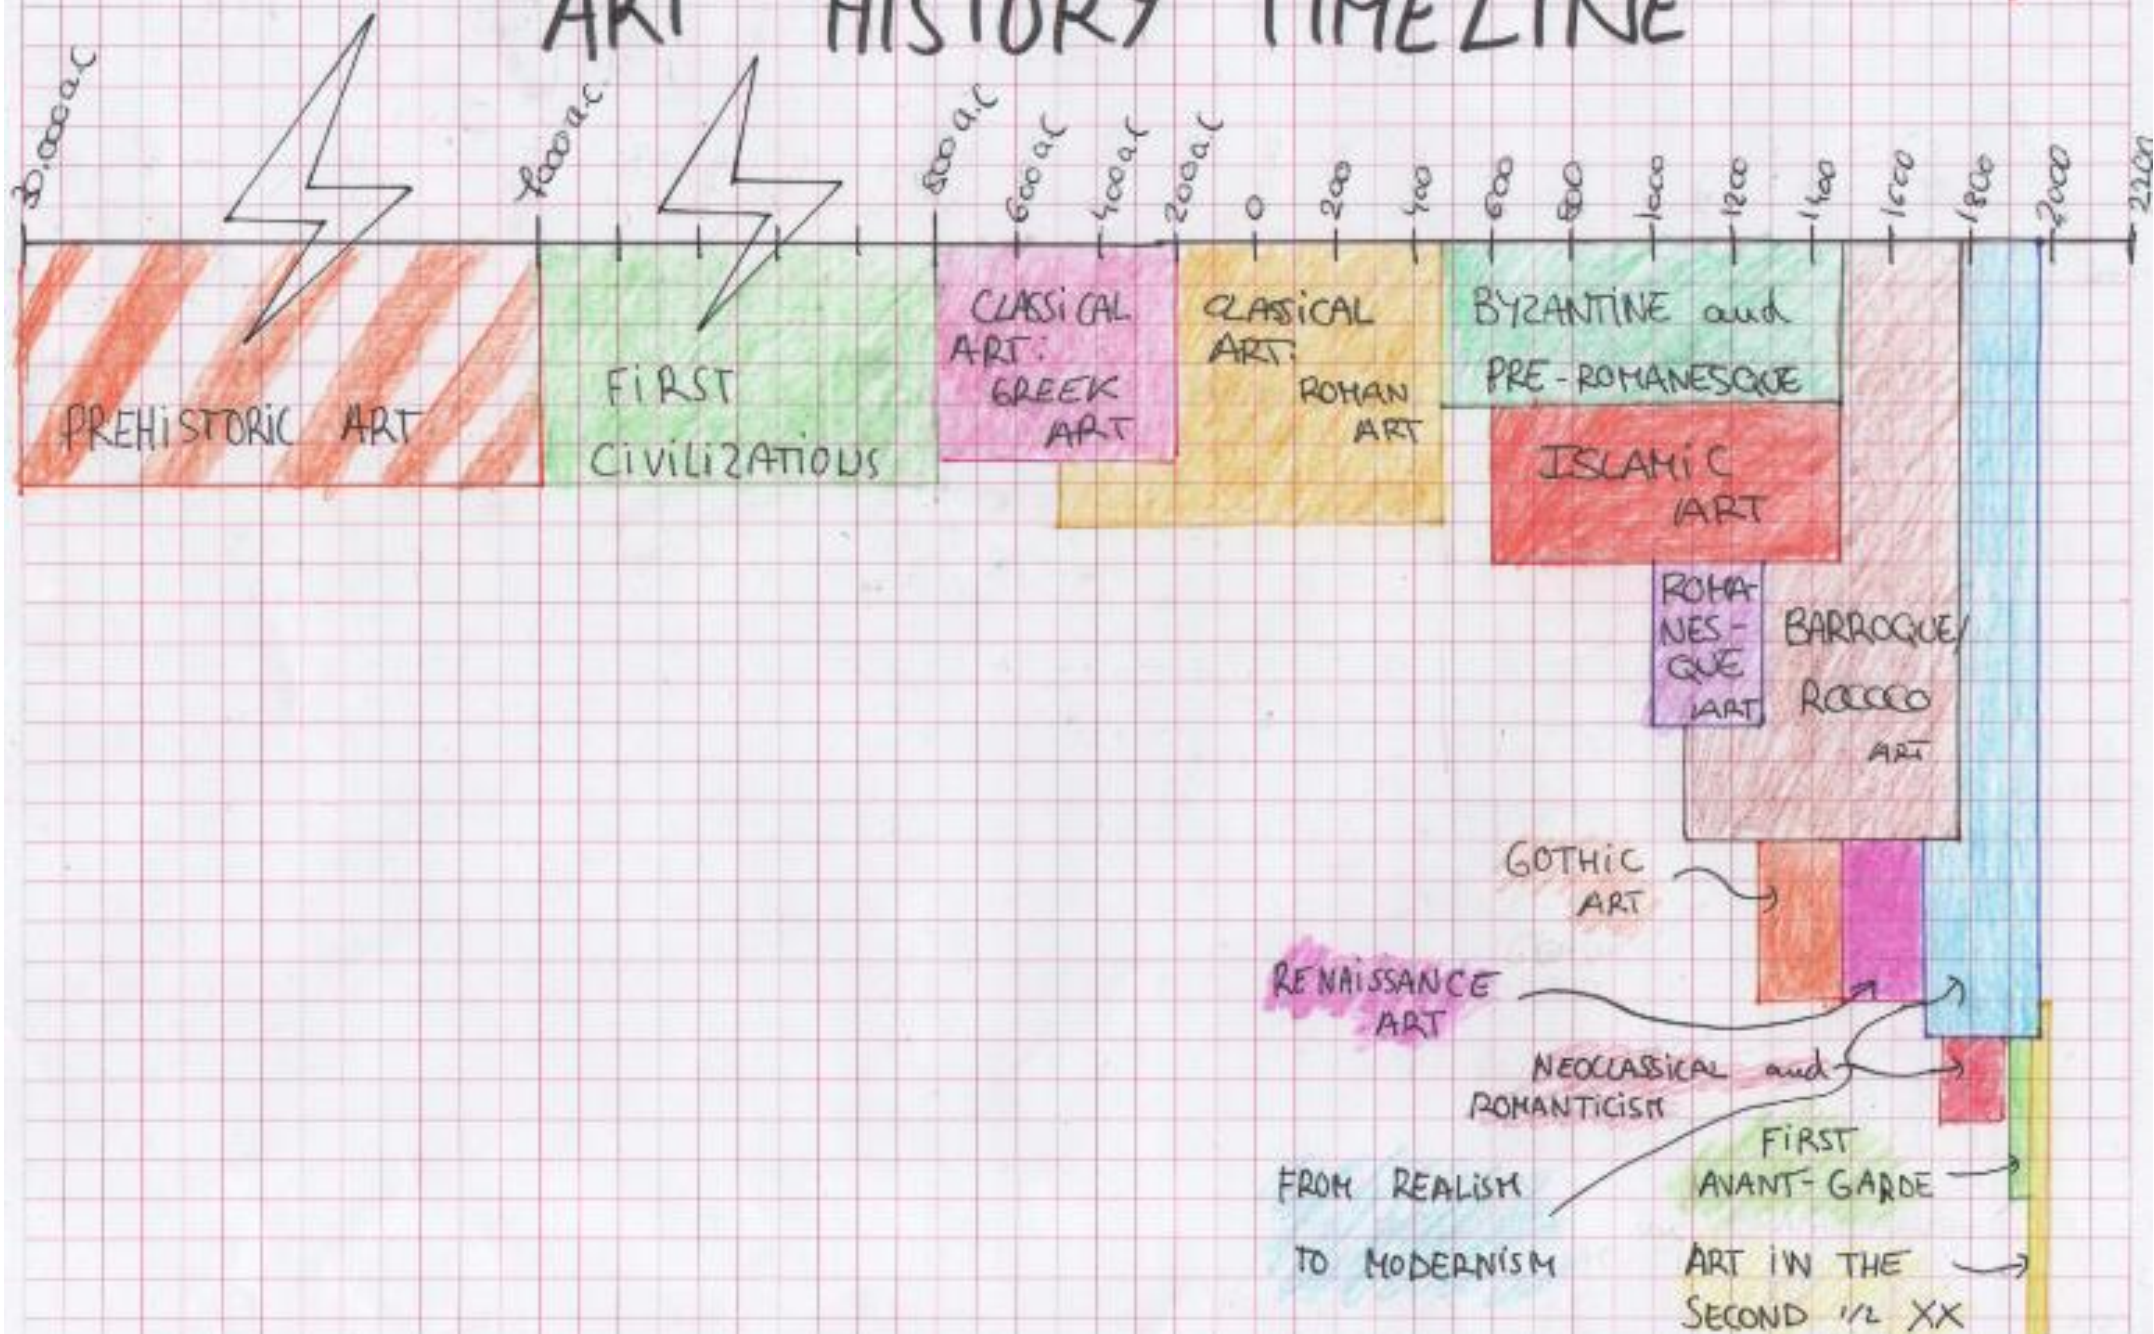

These are examples of our first activity. It is focused on learning about the general knowledge of art throughout history, so we made a timeline that includes the most important artistic styles from prehistory to the 20th century.

ABRIL. M

ART HISTORY TIMELINE

ART HISTORY TIMELINE

1cm = 200 anys

- ART IN THE 2nd 1/2 XX (1951 - 2000)
- FIRST CIVILIZATION (EGYPTIAN) (1900 - 1950)
- BAROQUE / RUCCON ART (1600 - 1700)
- NEO CLASSICAL AND ROMANTICISM (1700 - 1800)
- FROM REALISM TO MODERNISM (1800 - 1900)

ART HISTORY TIMELINE