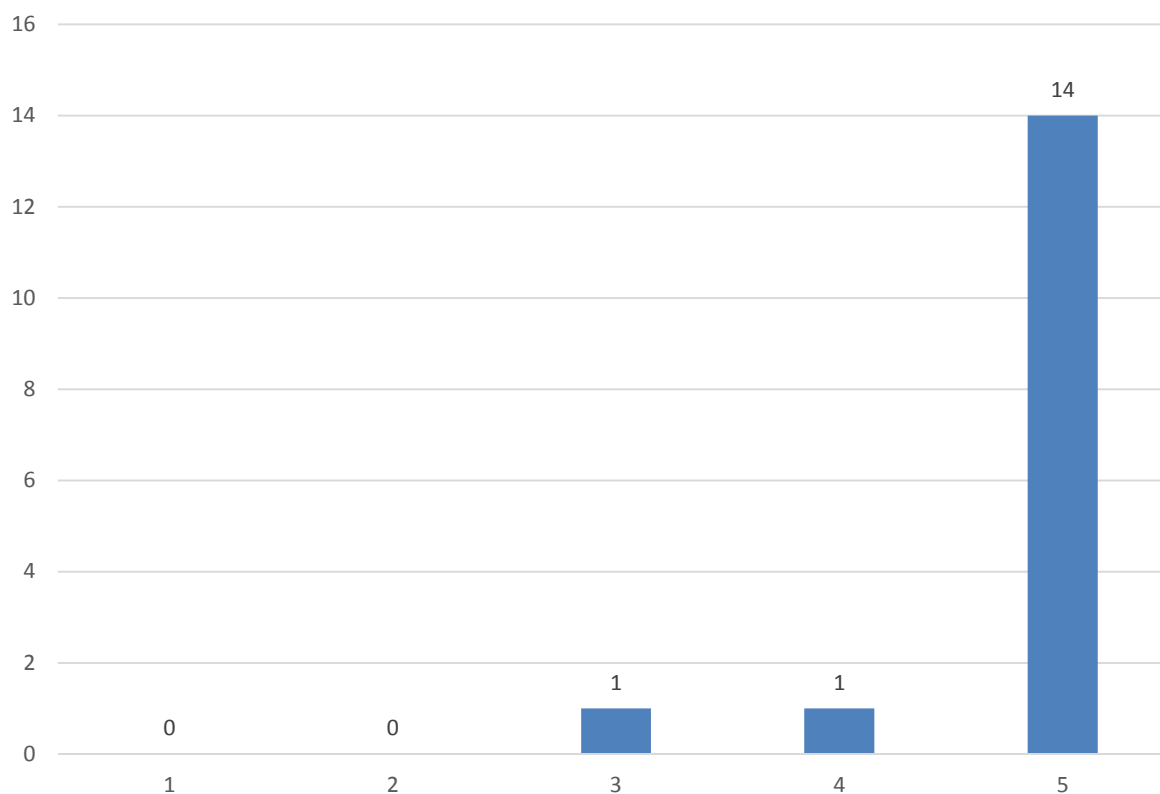

### Are you satisfied with the length of the mobility?

Spolufinancováno  
z programu Evropské unie  
Erasmus+

### Evaluate the behaviour of the hosted Catalan student