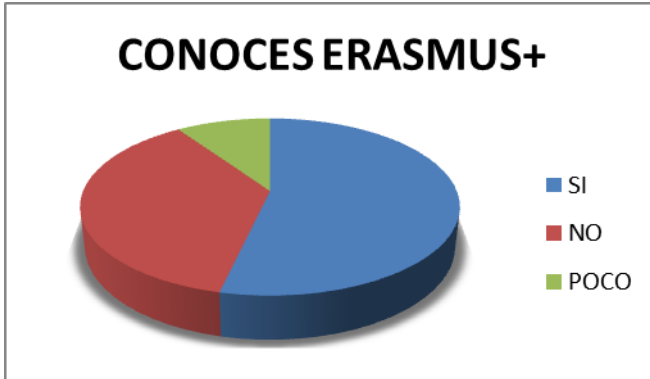

SURVEY MADE FOR LOS CAMPANALES SCHOOL PARENTS (84 SURVEYS)

ERASMUS+ HOME PROJECT DECEMBER 2015

DO YOU KNOW ERASMUS+?

YES 53.57% NO 36.91% A BIT 9.52%

DO YOU THINK ERASMUS+ IS FOR.....

PRE & PRIMARY 9.52% SECONDARY 22.61% ADULTS 16.66% ALL 33.33%