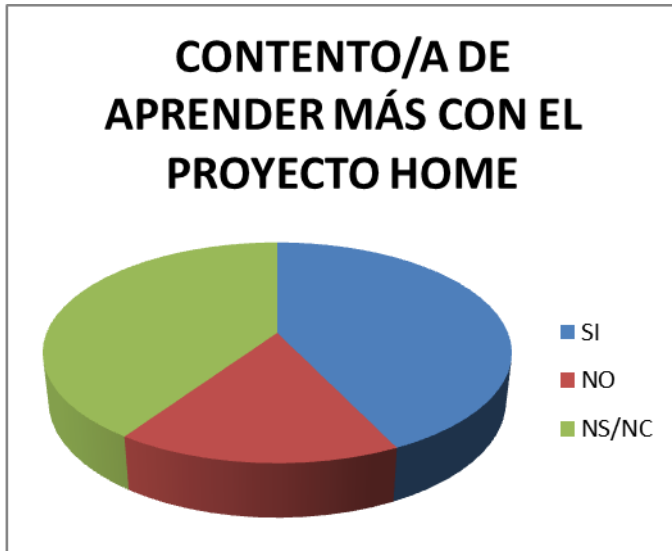

SURVEY MADE FOR LOS CAMPANALES SCHOOL PARENTS (84 SURVEYS)

ERASMUS+ HOME PROJECT DECEMBER 2015

DO YOU KNOW ERASMUS+?

YES 53.57% NO 36.91% A BIT 9.52%

DO YOU THINK ERASMUS+ IS FOR.....

PRE & PRIMARY 9.52% SECONDARY 22.61% ADULTS 16.66% ALL 33.33%

DONT KNOW 17.85%

DO YOU KNOW HOME PREJECT?

YES 46.43 % NO 53.57 %

SIGNIFICANT FOR YOUR SON/DAUGHTER

YES 91.66% NO 2.38% DONT KNOW 5.95%

TELL ABOUT THE PROJECT YOUR SON/DAUGHTER?

YES 29.77% NO 66.66% DONT KNOW 3.57%

HAPPY FOR LEARN MORE WITH HOME PROJECT

YES 42.86% NO 16.66% DONT KNOW 40.48%