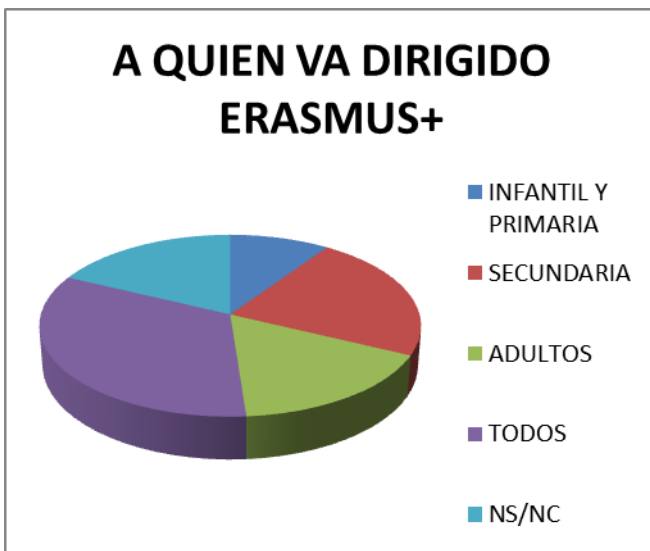

SURVEY MADE FOR LOS CAMPANALES SCHOOL PARENTS (84 SURVEYS)

ERASMUS+ HOME PROJECT DECEMBER 2015

DO YOU KNOW ERASMUS+?

YES 53.57% NO 36.91% A BIT 9.52%

DO YOU THINK ERASMUS+ IS FOR.....

PRE & PRIMARY 9.52% SECONDARY 22.61% ADULTS 16.66% ALL 33.33%