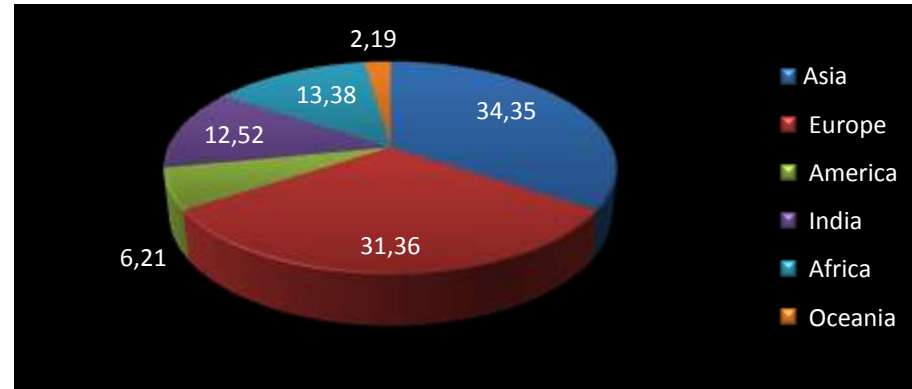

# UK Population

Continent	Number	Percentage
Asia	1982301	34,35
Europe	1809676	31,36
America	358130	6,21
India	722433	12,52
Africa	771917	13,38
Oceania	126316	2,19
TOTAL	5770773	100,00

ASIA	EUROPE	AMERICA	INDIA	AFRICA	OCEANIA
India Pakistan China Bangladesh Philippines Sri Lanka	Poland Ireland Germany Italy France Lithuania	United States Jamaica	India	South Africa Nigeria Kenya Zimbabwe Somalia	Australia

The population of the UK is 60 000 000. The number of the population outside of the UK is 5 770 773 which is 9,62%.