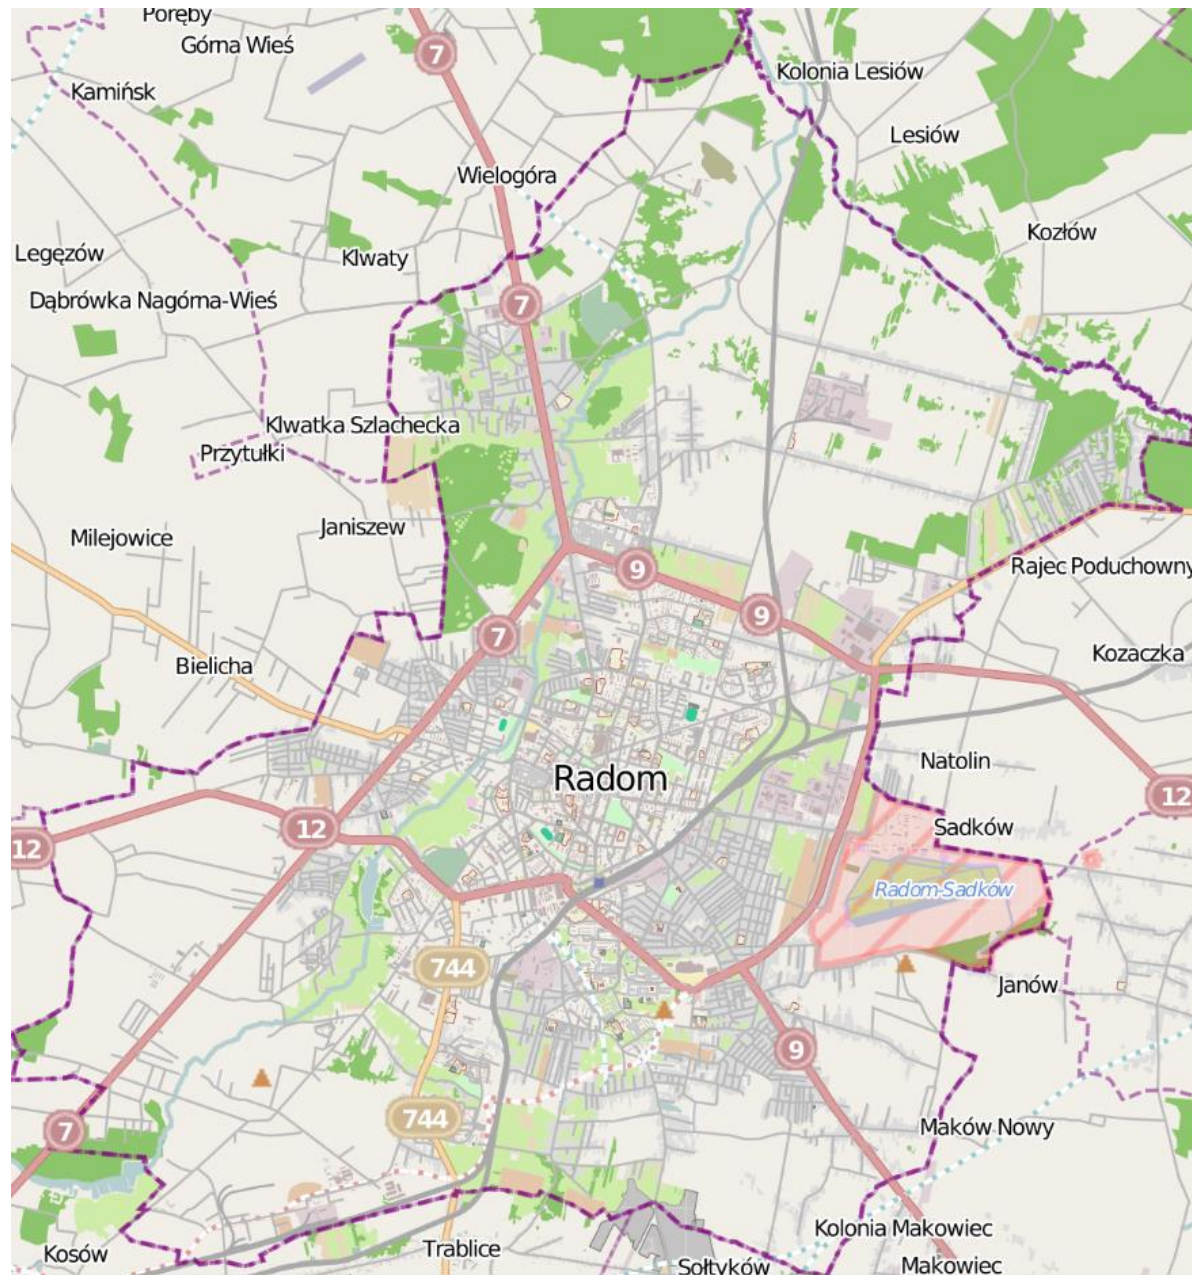

Erasmus+

IMPACT ON ENVIRONMENT in local area

Public Primary School no17
of Children's Friends
Radom, Poland

PIOTRÓWKA-THE BEGINNING

1150

1796

Rafat C

1815

1919

1939

RADOM TODAY

1914 THE VIEW OF THE CITY

Rafał C

fotopolska.eu
Polska na fotografii

THE BIG DEVELOPMENT OF INFRASTRUCTURE IN THE 70'S

Rafał C