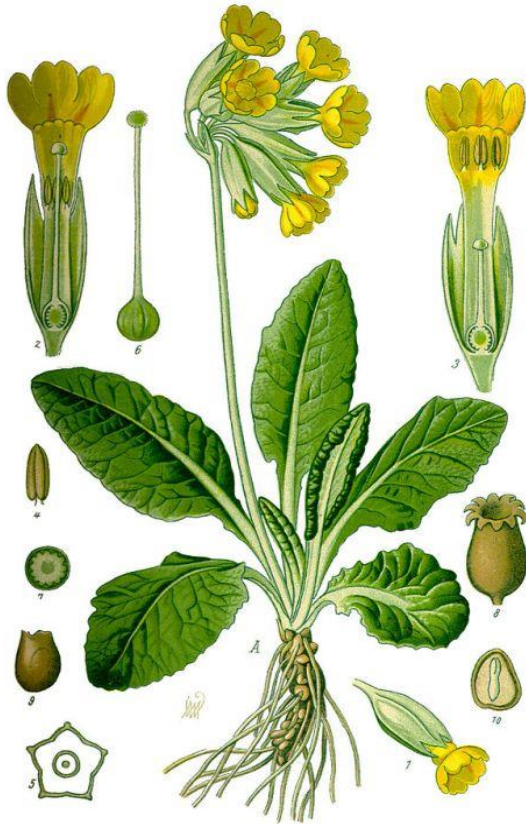

PLANTS OF GREECE IN DANGER

Crocus sativus/Saffron crocus

Saffron *Crocus sativus* Hebrew: karkom
Spikenard and saffron; calamus and cinnamon, with all trees
of frankincense . . . SONG OF SOLOMONS 4:14

Tulipa Boeotica/Tulip

Orchis mascula/Early-purple orchid

22. *Orchis mascula* L.

Ophrys argolica/Argolian Bee Orchid

Sideritis/Greek mountain tea (17 SPECIES)

Zweifarbiger Ziest, *Stachys bicolor*.

Primula veris / Cowslip

Centaurea cyanus/Cornflower