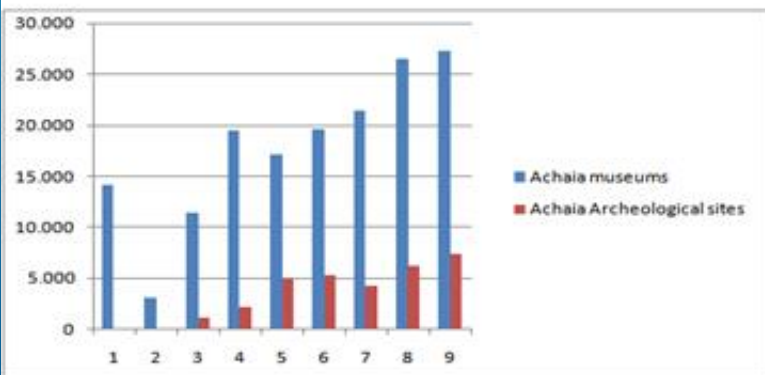

VISITORS IN MUSEUMS / ARCHEOLOGICAL SITES OF WESTERN GREECE 2010-2018