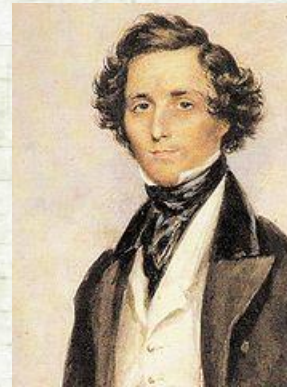

The background features a series of horizontal musical staves. The color of the staves transitions from a warm yellow on the left to a cool green on the right. Scattered across these staves are various musical notes, including quarter notes, eighth notes, and sixteenth notes, some in black and some in a color matching the staff. The overall texture is slightly grainy and artistic.

MUSIC ERAS

BAROQUE

The crowning achievement of the Baroque era was the work of two great composers:

Johann Sebastian Bach

Georg Friedrich Händel

LUDWIG VAN BEETHOVEN

- **HE COMPOSED MUSIC BETWEEN THE CLASSICAL AND ROMANTIC ERAS**
- **He was born in Bonn.**
- **He lived between 1770 and 1827.**
- **He was a pianist and a composer of the classical music..**
- **He played the piano and composed even when he became deaf.**

***Our student Erasmus + student -Wiktorija
played a piece by Beethoven for you 😊***

ROMANTICISM

Romantic music is a term that denotes an era of Western classical music that began in the late 18th or early 19th century.

In the Romantic period, music became more expressive and emotional, expanding to encompass literary, artistic, and philosophical themes.

ROMANTICISM

Famous Romantic German composers include:

F. Mendelssohn