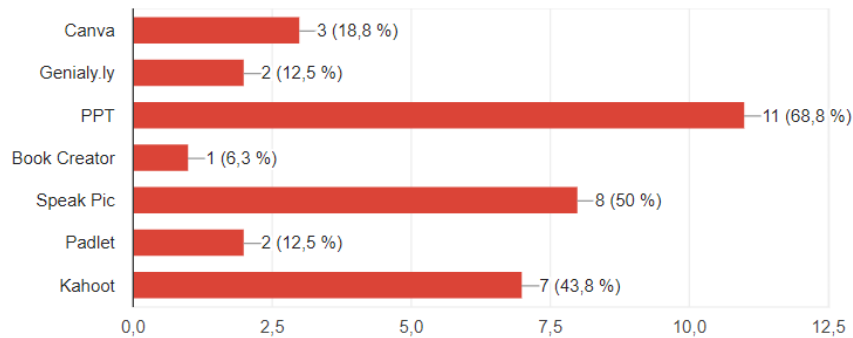

Rezumat

Întrebare

Individual

Have you ever been in an eTwinning project before?

16 răspunsuri

This project will contribute positively to the evolution on your school

16 răspunsuri

Întrebări **Răspunsuri 16**

This project will contribute positively to the evolution on your school

16 răspunsuri

- I agree
- I neither agree nor disagree
- I disagree

What are your favorite activities on the project?

16 răspunsuri

- Midas Students Declaration
- Quizizz
- Online meetings
- Forum discussions
- Love Poem
- Strong Women activity
- Eco awarness mixed group activity
- Internet Safety activity
- Technology Literacy meeting

Întrebări **Răspunsuri 16**

What web tools did you use to carry out the project activities?

16 răspunsuri

Do you want to participate in other international eTwinning project in the future?

16 răspunsuri