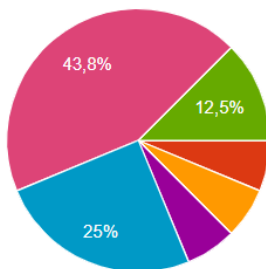

- Midas Students Declaration
- Quizizz
- Online meetings
- Forum discussions
- Love Poem
- Strong Women activity
- Eco awarness mixed group activity
- Internet Safety activity
- Technology Literacy meeting