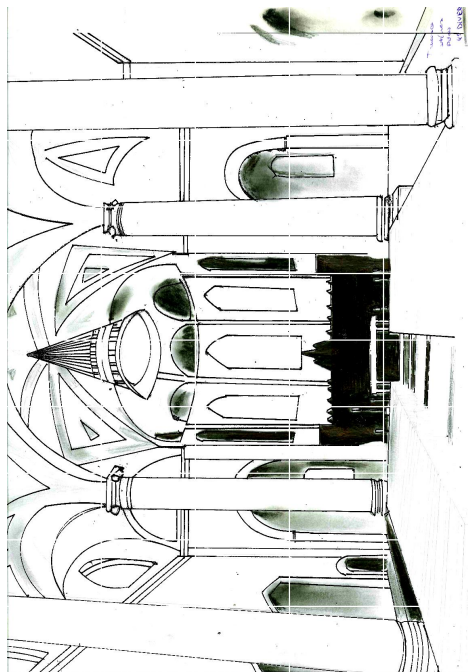

# POSTERS

Your settings for this Block Poster are:

Pages Wide

5

Orientation

LANDSCAPE

Paper Format

A4

Border Setting

Top: 0, Right: 0, Bottom: 0, Left: 0

You can find tips on printing, assembling and putting up your poster at [www.blockposters.com](http://www.blockposters.com)

Enjoy your Block Poster!

Handwritten text in purple ink, oriented vertically. The text is partially obscured by a thick black horizontal line. The visible characters include 'D', 'E', 'C', 'E', 'M', 'B', 'E', 'R', '2', '0', '1', '9', 'D', 'I', 'V', 'I', 'D', 'E', 'D'.