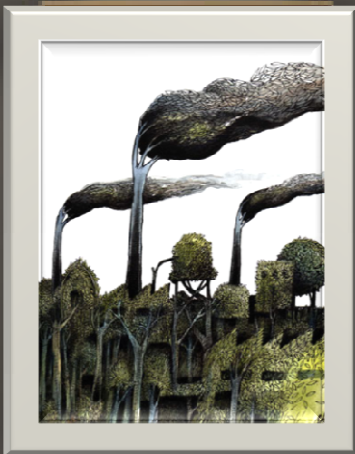

- Erasmus+ Programme
- “Destination: Happiness!”
- 2019-1-PL01-KA229-065687

6th Senior High School of Kavala

Module III: Action

Artistic challenge: “Creating our own digital museum”

GALLERY

**Hello everyone and
welcome to our virtual
gallery! Now lets go
inside and see some
amazing painitngs about
the environment!**

Angel Bolingan

Here we have some paintings from Angel Bolingan, that are about environmental pollution and it's impact on people and society

Angel Bolingan

The viewer can easily understand the importance of environmental pollution through his paintings

Here we have some more colorful paintings about nature and overcutting trees in forests

These were some paintings about the negative impact of humans on the environment. They may seem unrealistic but they are trying to raise awareness about environmental problems