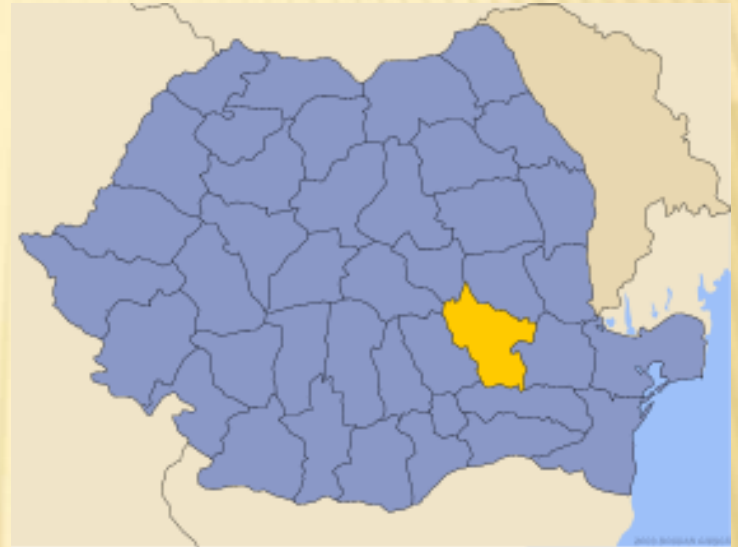

Erasmus+

E TWINNING

HEALTHY FOOD IN EUROPE

BUZAU

ROMANIA

-
- ✘ Buzau is a little city from Romania with beautiful places. It is the capital of the region with the same name.
 - ✘ Buzau is situated in the South-East of Romania.
 - ✘ Buzau has a population of about 115.494 of inhabitants.
 - ✘ Buzau's city area is recorded to 81.3km².

TOWN HALL OF BUZAU

YOUTH'S PARK

Vionel Dima

CRANG PARK

Buzău
in imagini

© Costi Carip

BUZAU VIEWED FROM THE SKY

BIGGEST BREWERY IN ROMANIA- URSUS

Is one of the best wines from Romania.

It is original from Pietroasele, Buzau, Romania.

FINISH

I'm waiting for you in Buzau, Romania.