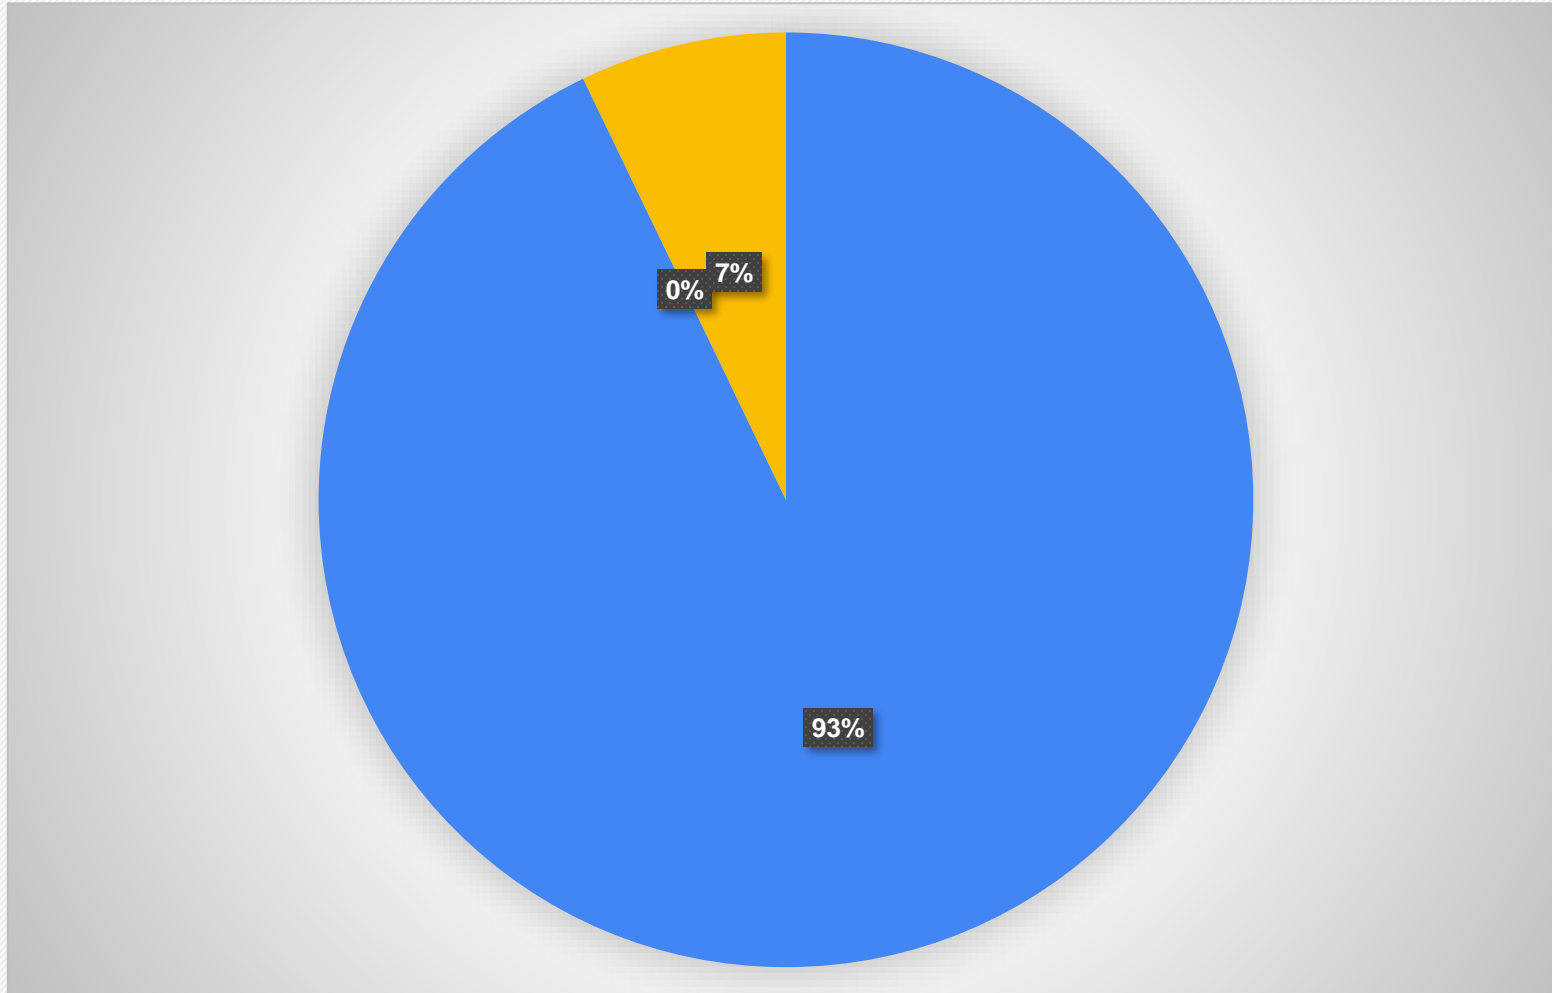

20. Are there myths, songs or proverbs about birds in your folk tradition?

- Yes
- No
- I don't know