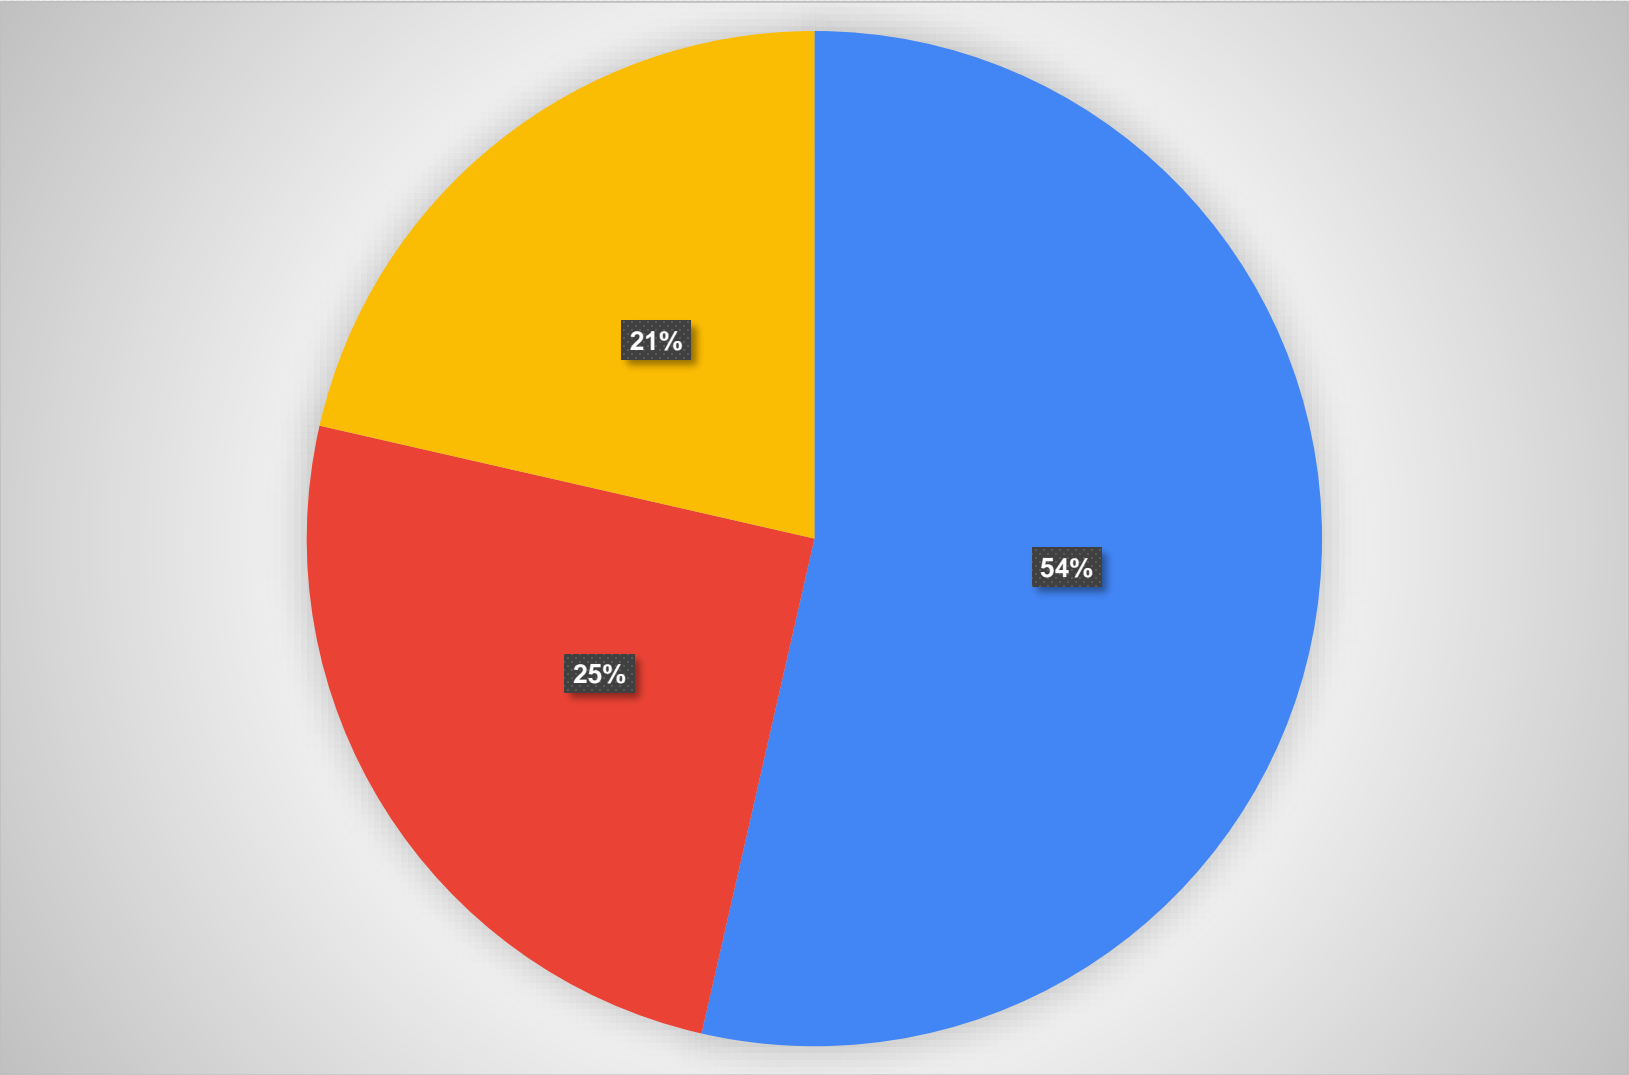

19. Is there any wetland in your area?

- Yes
- No
- I don't know