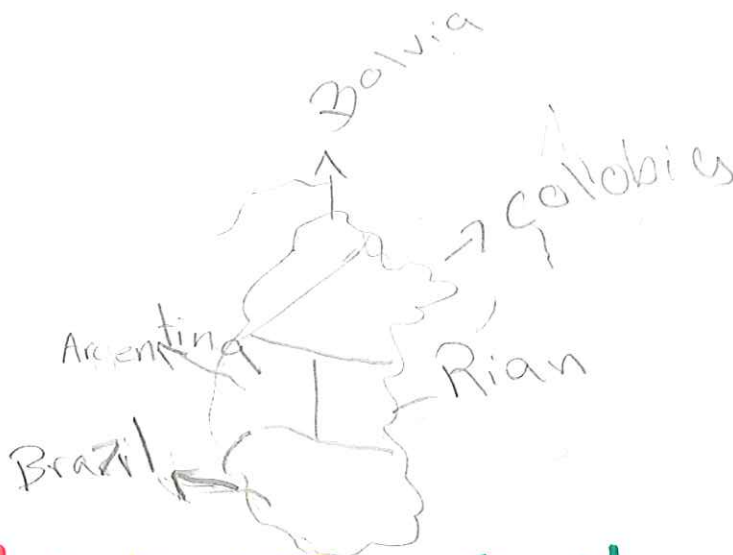

"The European country of my dreams"

Map