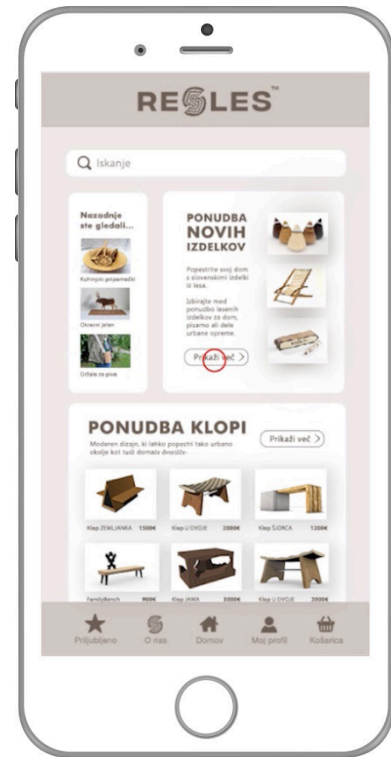

PAPER SACKS

MOBILE APPLICATION

WEB PAGES / WIX

SPLETNE STRANI

SPLETNE STRANI

Dashboard | Wix.com

Wix Website Editor - mystie-1

bench at DuckDuckGo