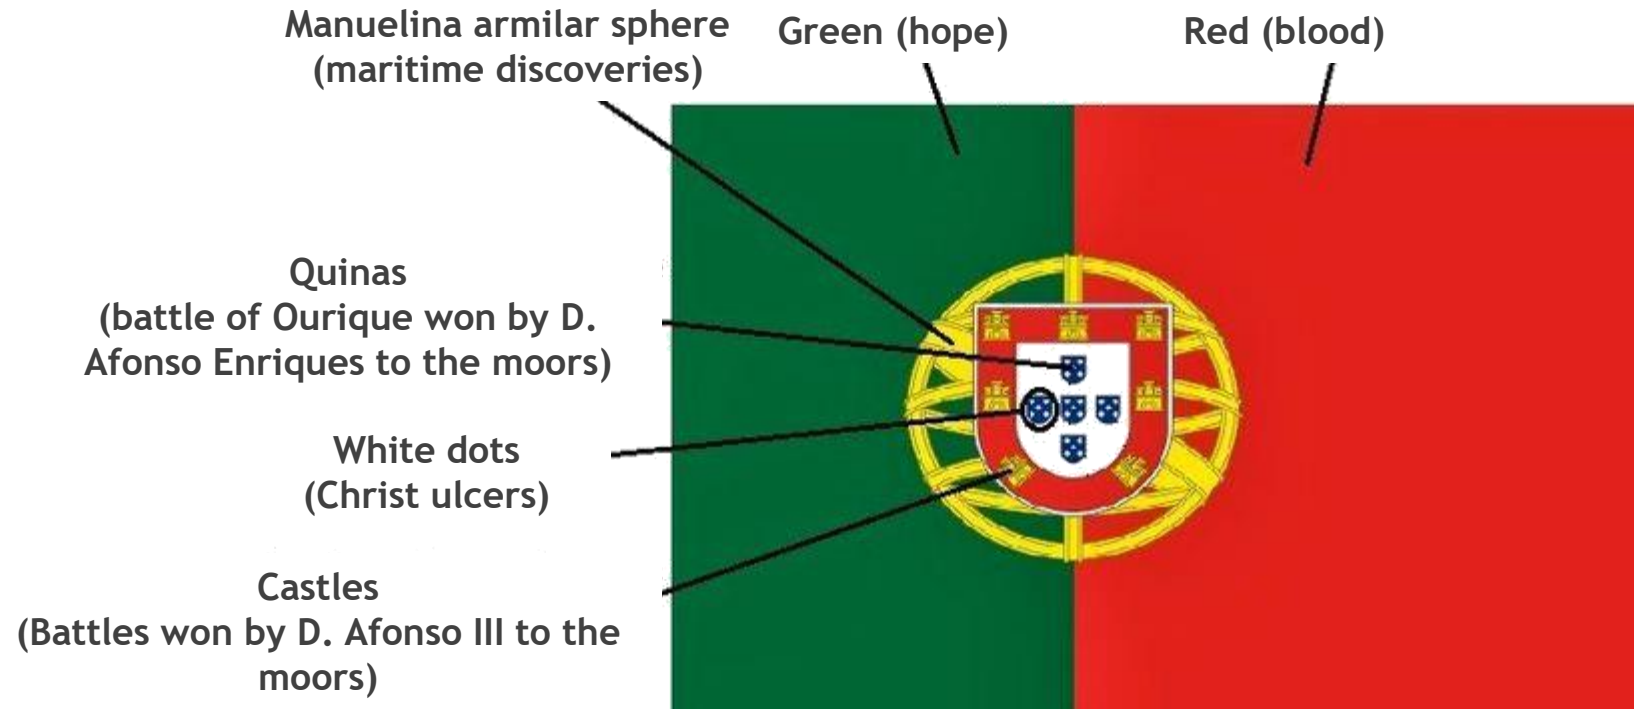

Portugal - Some data

► The meaning of our flag