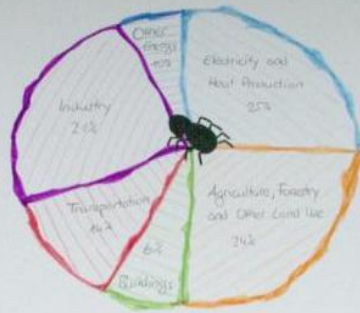

GLOBAL WARMING

CAUSES

- Burnt fossil fuels (Oil etc.)
- Agriculture
  - ↳ animals and plants releasing Methane (greenhouse gas)
- Deforestation
- Cars and factories
  - ↳ CO₂ emissions

Global Greenhouse gas emissions by economic sector

EFFECTS

- Temperature increases
- Rising sea levels
  - ↳ Melting Polar regions
- Frequent storms due to higher temperatures
  - ↳ additional rainfall, floodings, heatwaves, Wildfires

COUNTERACTS

- Renewable energy (wind, solar, water)
- Electric cars
- Less meat production