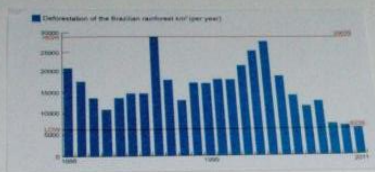

TROPICAL

ANIMALS

- An average of 137 species of life forms are driven into extinction every day in world's tropical rainforest
- The extinction of any species is a huge destruction of food chain

RAINFOREST PLANTS