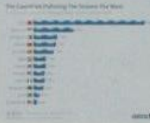

Let's talk trash! an art experience
class 3 group
50 min bars:
step 1: enjoy the art works of the ERASMUS group!
step 2: mind map

step 3: pick out 3 of the most important aspects
for you, draw in the exhibition!
step 4: sketch or draw your favourite art piece