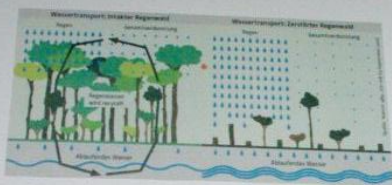

TROPICAL

ANIMALS

- An average of 137 species of life forms are driven into extinction every day in world's tropical rainforest
- The extinction of any species is a huge destruction of food chain

RAINFOREST PLANTS