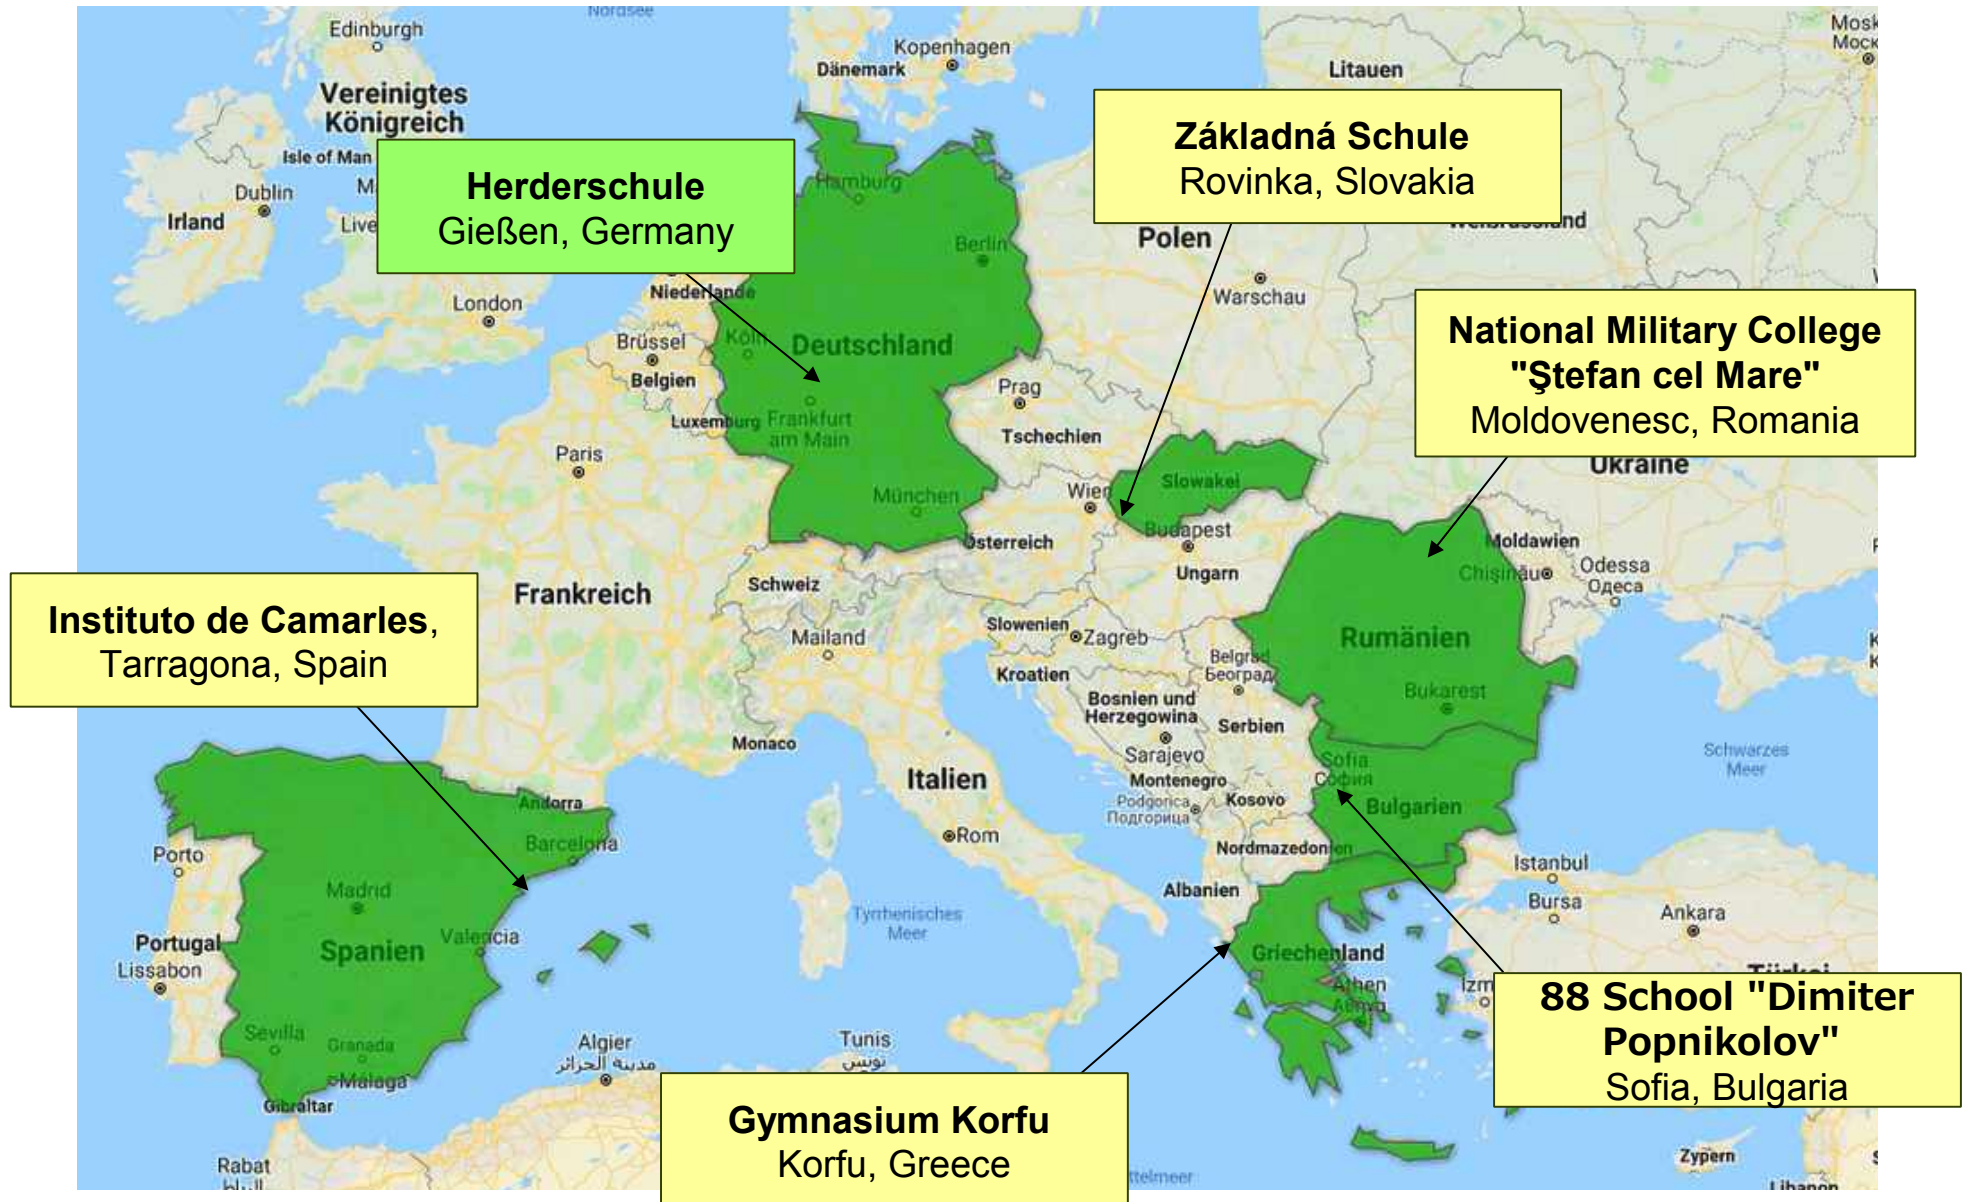

Herderschule Gießen (Germany)

Geographical location: Europe

Geographical location: Germany

Geographical location: Hesse

Facts and Figures about Hesse

- Country: Germany
- Capital: Wiesbaden
- Total area: 21.100 km²(8.100 sq mi)
- Population: 6.067.021
- Population density: 290/km² (740/sq mi)
- Flag:

Youth Hostle

Gießen: New castle

Gießen: Old castle and market

Gießen: University

Gießen: Shopping Street „Seltersweg“

Gießen: Mall „Neustädter Tor“

Gießen: River „Lahn“

The end