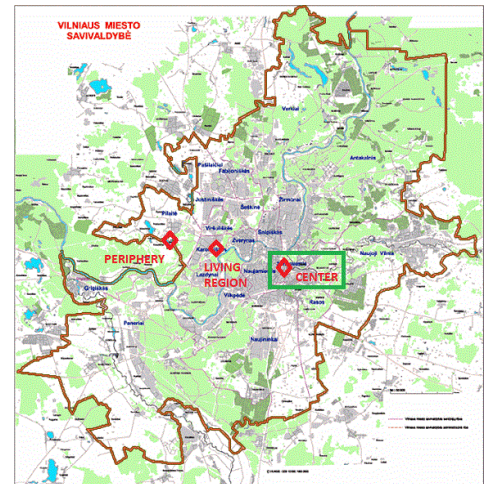

## DATA COLLECTION CARD

### Date and location

Date - 17.01.2016

Country – Lithuania

City - Vilnius

Precise location (street, schoolyard etc.): town centre - Gediminas Street

House numbers: 1-33, 35-54, 60, 62.