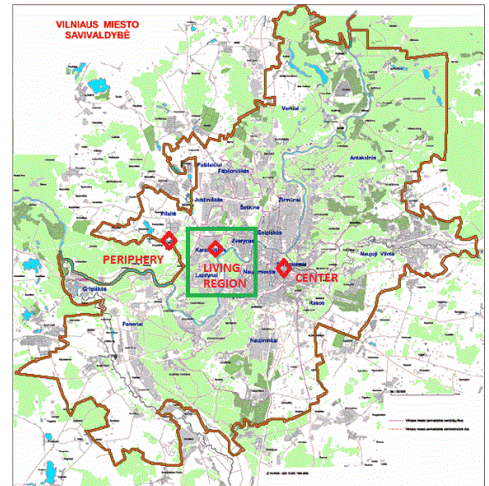

Assessing, conserving and protecting European biodiversity: A citizen science project

Erasmus+

DATA COLLECTION CARD

Date and location

Date - 19.12.2015

Country – Lithuania

City - Vilnius

Precise location (street, schoolyard etc.): town living region (middle) - Povilaičio Street