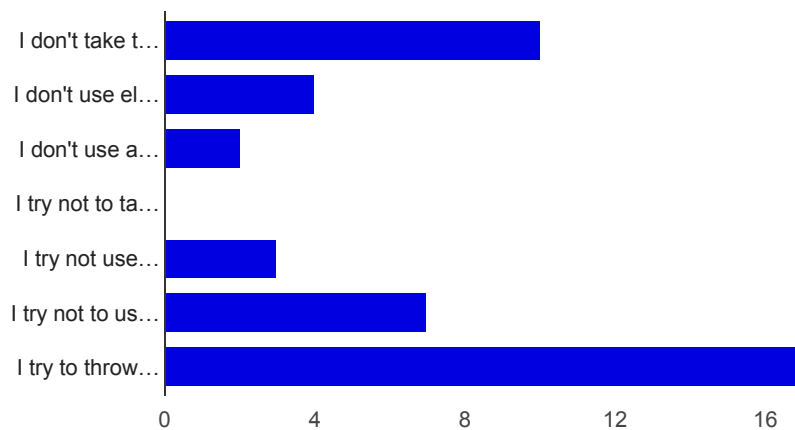

Yes	9	45 %
no	11	55 %

**Do you recycle your rubbish?**

**Do you use more your car or public transports ?**

car	<b>8</b>	40 %
public transports	<b>9</b>	45 %
bicycle	<b>3</b>	15 %

**What do you do in your everyday life for the environment?**

I don't take the plane	<b>10</b>	50 %
I don't use elevators	<b>4</b>	20 %
I don't use a car	<b>2</b>	10 %
I try not to take planes	<b>0</b>	0 %
I try not use elevators	<b>3</b>	15 %
I try not to use cars	<b>7</b>	35 %
I try to throw less things away and reduce the amount of garbage	<b>17</b>	85 %