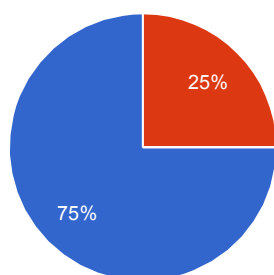

Do you try to consume less in your daily life ?

yes	15	75 %
no	5	25 %

Do you buy vegetables from organic agriculture ?