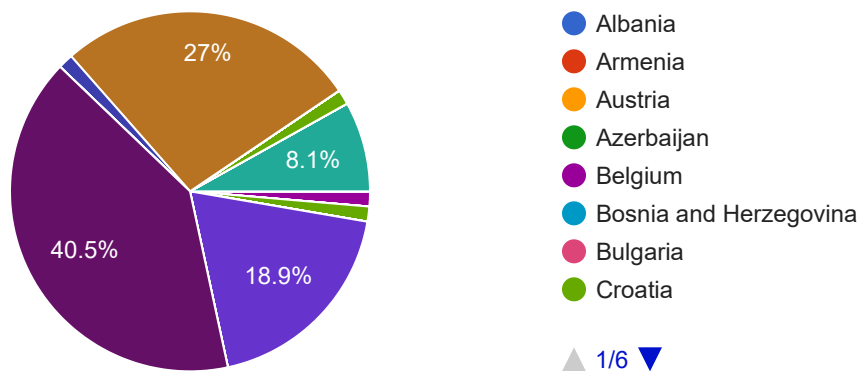

ERATOSTHENES 2021 PRE-TEST in twinspace

74 responses

About you (basic info)

Your country:

74 responses

Your city:

74 responses

Your age:

74 responses

Gender:

74 responses

Geography

1. Identify countries with 4 directions: North -South- East- West *

Identify the countries (orange colored) in the following map

Geometry

What tool to use to check ...