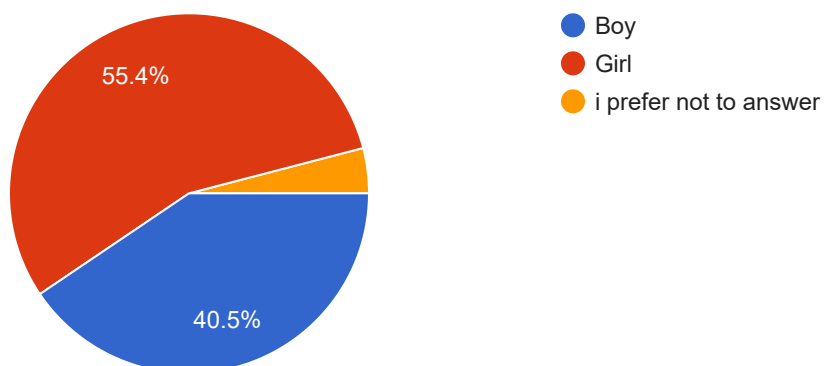

ERATOSTHENES 2021 PRE-TEST in twinspace

74 responses

About you (basic info)

Your country:

74 responses

Your city:

74 responses

Your age:

74 responses

Gender:

74 responses

Geography

1. Identify countries with 4 directions: North -South- East- West *

Identify the countries (orange colored) in the following map

Geometry

What tool to use to check ...