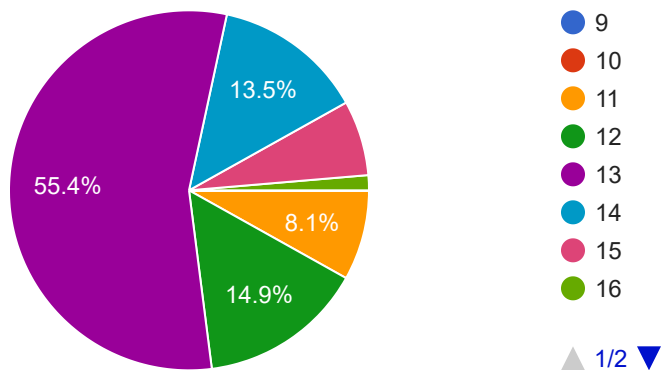

ERATOSTHENES 2021 PRE-TEST in twinspace

74 responses

About you (basic info)

Your country:

74 responses

Your city:

74 responses

Your age:

74 responses

Gender:

74 responses

Geography

1. Identify countries with 4 directions: North -South- East- West *

Identify the countries (orange colored) in the following map

Geometry

What tool to use to check ...