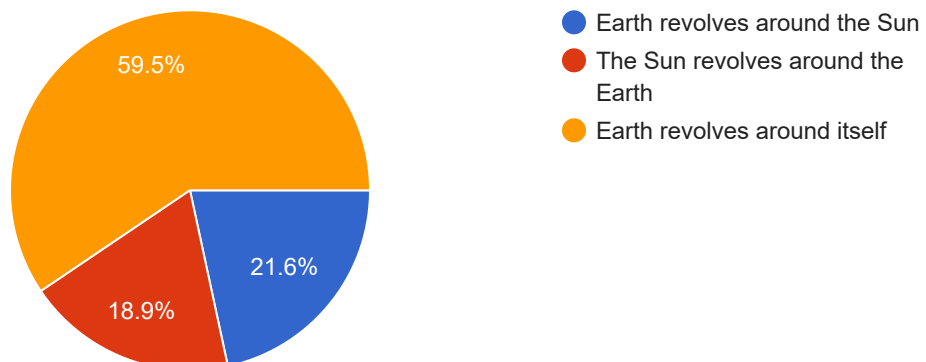

Which of these lines are parallel? Which form a right angle (90°)?

Look at the three stages of construction of this funny "Z". The two angles colored in black have a property, which one?

74 responses

Which chimney is ...

Astronomy

Which image is most similar to the shape of the Earth?

74 responses

[For Europe] Direction of the sun at...

The day and night How can we explain the alternation of day and night?

74 responses

When is local noon? (2 answers are right)