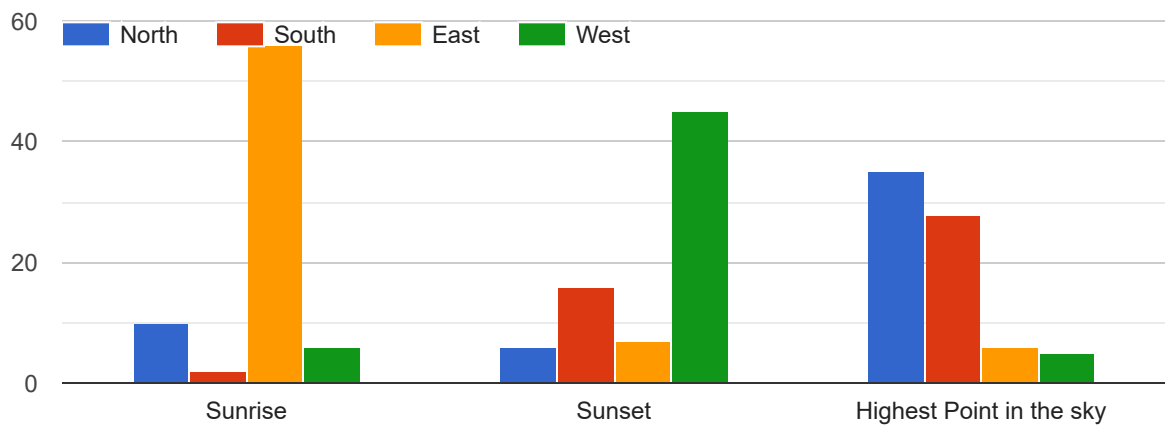

Astronomy

Which image is most similar to the shape of the Earth?

74 responses

[For Europe] Direction of the sun at...

The day and night How can we explain the alternation of day and night?

74 responses

When is local noon? (2 answers are right)