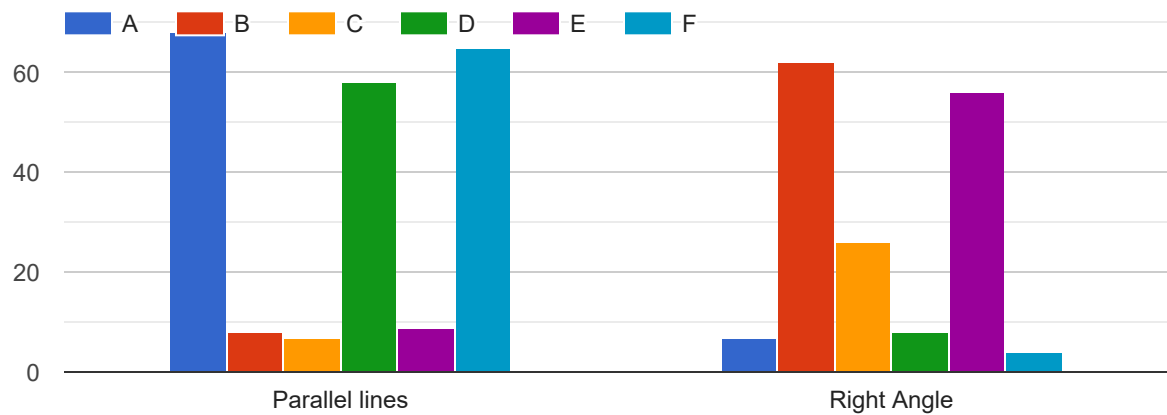

74 responses

Gender:

74 responses

Geography

1. Identify countries with 4 directions: North -South- East- West *

Identify the countries (orange colored) in the following map

Geometry

What tool to use to check ...

Which of these lines are parallel? Which form a right angle (90°)?

Look at the three stages of construction of this funny "Z". The two angles colored in black have a property, which one?

74 responses

Which chimney is ...