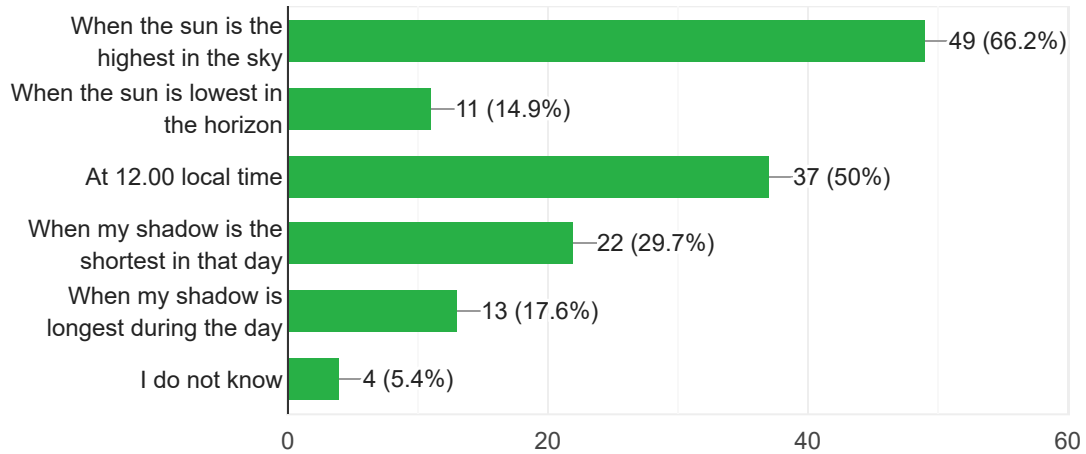

When is local noon? (2 answers are right)

74 responses