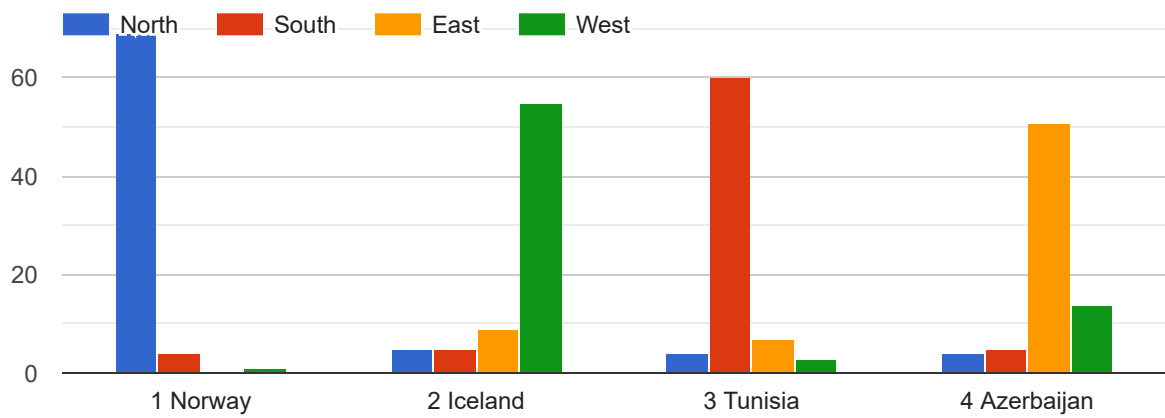

74 responses

Gender:

74 responses

Geography

1. Identify countries with 4 directions: North -South- East- West *

Identify the countries (orange colored) in the following map

Geometry

What tool to use to check ...

Which of these lines are parallel? Which form a right angle (90°)?

Look at the three stages of construction of this funny "Z". The two angles colored in black have a property, which one?

74 responses

Which chimney is ...