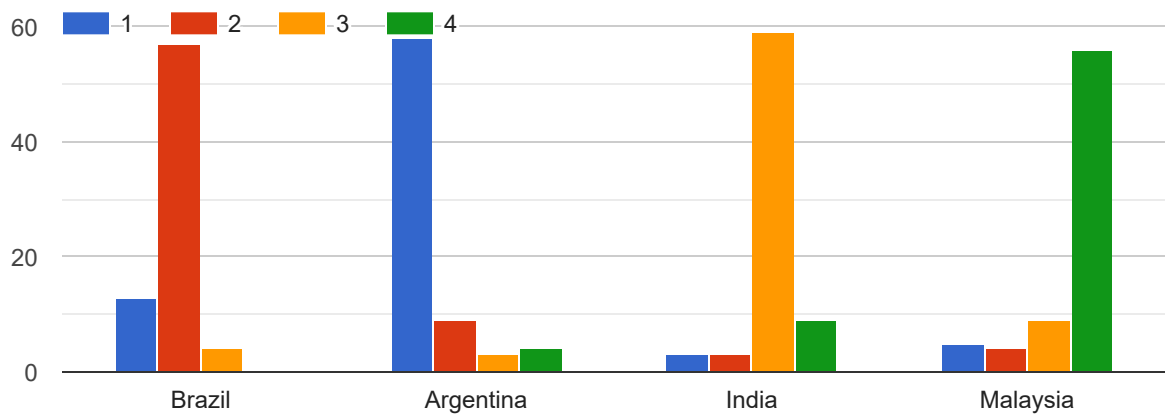

74 responses

Gender:

74 responses

Geography

1. Identify countries with 4 directions: North -South- East- West *

Identify the countries (orange colored) in the following map

Geometry

What tool to use to check ...

Which of these lines are parallel? Which form a right angle (90°)?

Look at the three stages of construction of this funny "Z". The two angles colored in black have a property, which one?

74 responses

Which chimney is ...