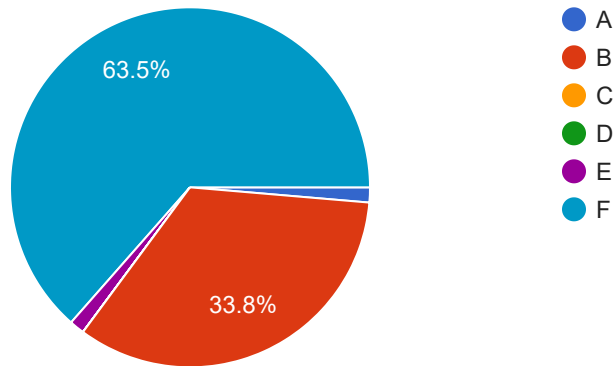

74 responses

Gender:

74 responses

Geography

1. Identify countries with 4 directions: North -South- East- West *

Identify the countries (orange colored) in the following map

Geometry

What tool to use to check ...

Which of these lines are parallel? Which form a right angle (90°)?

Look at the three stages of construction of this funny "Z". The two angles colored in black have a property, which one?

74 responses

Which chimney is ...

Astronomy

Which image is most similar to the shape of the Earth?

74 responses

[For Europe] Direction of the sun at...

The day and night How can we explain the alternation of day and night?

74 responses

When is local noon? (2 answers are right)