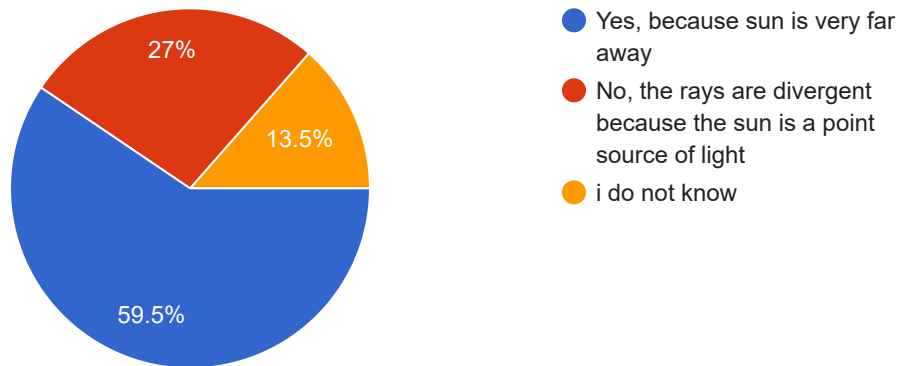

Are Sun rays parallel?

74 responses

This content is neither created nor endorsed by Google. [Report Abuse](#) - [Terms of Service](#) - [Privacy Policy](#)

Google Forms