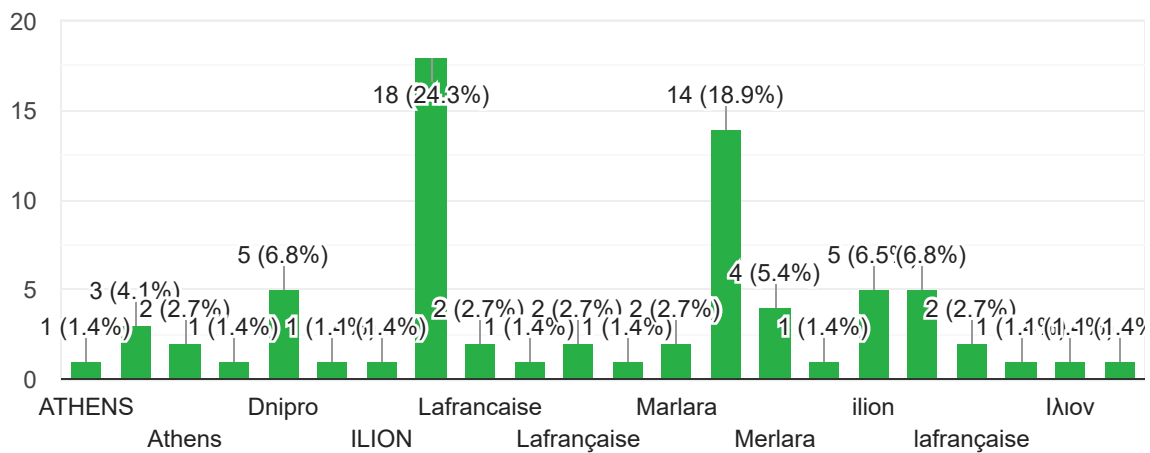

ERATOSTHENES 2021 PRE-TEST in twinspace

74 responses

About you (basic info)

Your country:

74 responses

Your city:

74 responses

Your age:

74 responses

Gender:

74 responses

Geography

1. Identify countries with 4 directions: North -South- East- West *

Identify the countries (orange colored) in the following map

Geometry

What tool to use to check ...