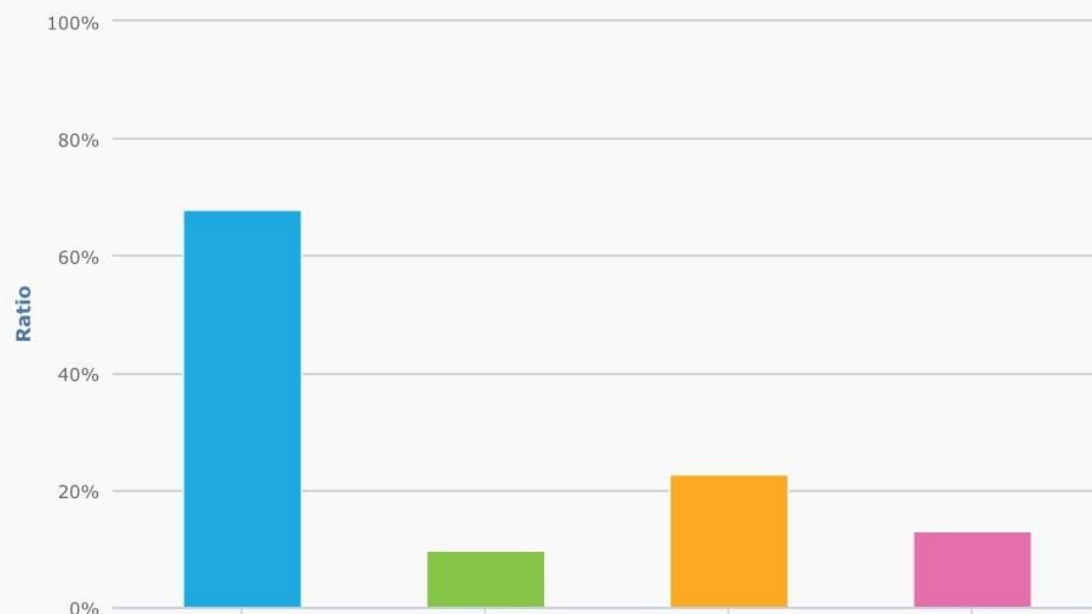

Total Responses **31** Discarded **0**

1 What is the name of your country?

#	Answer Choices	Responses	Ratio
1	Norway	0	0 %
2	Spain	14	45.2 %
3	France	9	29.0 %
4	Lithuania	8	25.8 %

[Write footnotes for this result](#)

2 Are you satisfied with the week's program? Explain with your own words below if you missed something!

Vertically Horizontally

#	Answer Choices	Responses	Ratio
1	Yes	21	67.7 %
2	No	3	9.7 %
3	Partially	7	22.6 %
4	Other	4	12.9 %