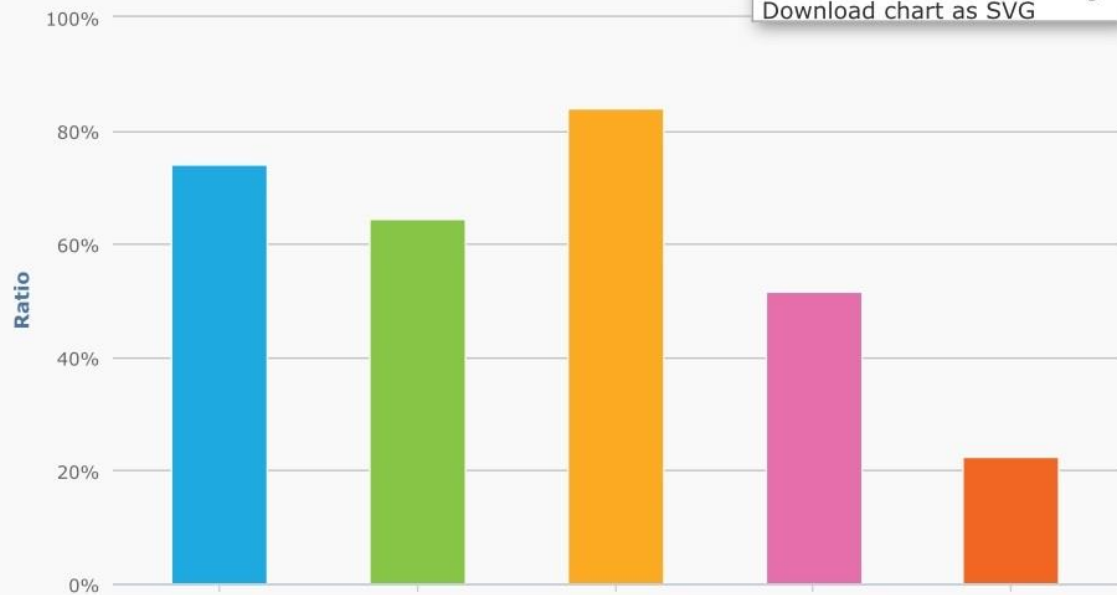

7 What was the focus in our project work? You may choose several answers.

☒ Vertically ☐ Horizontally

Download chart as PNG image
Download chart as SVG

#	Answer Choices	Responses	Ratio
1	Local nature	23	74.2 %
2	Outdoor activities	20	64.5 %
3	English language learning	26	83.9 %
4	Coopertion	16	51.6 %
5	ICT skills	7	22.6 %