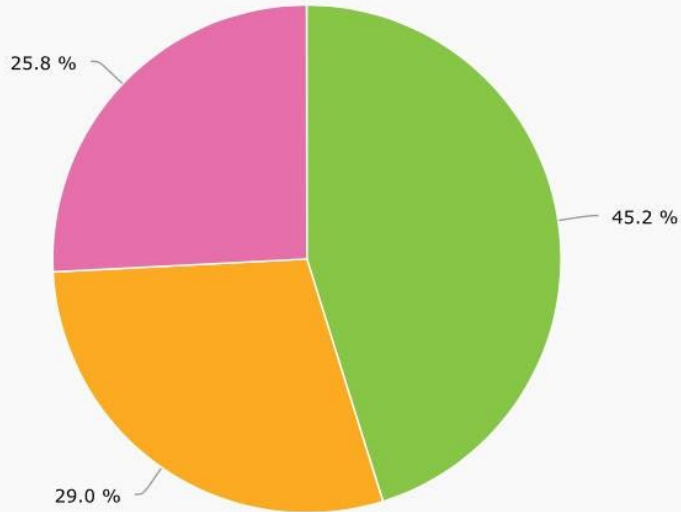

Active in Nature Enjoying the Nature

EVALUATION IN NORWAY

NORWAY

LITHUANIA

SPAIN

FRANCE

Erasmus+

This project is funded by the European Union.

Total Responses **31** Discarded **0**

1 What is the name of your country?

#	Answer Choices	Responses	Ratio
1	Norway	0	0 %
2	Spain	14	45.2 %
3	France	9	29.0 %
4	Lithuania	8	25.8 %

[Write footnotes for this result](#)