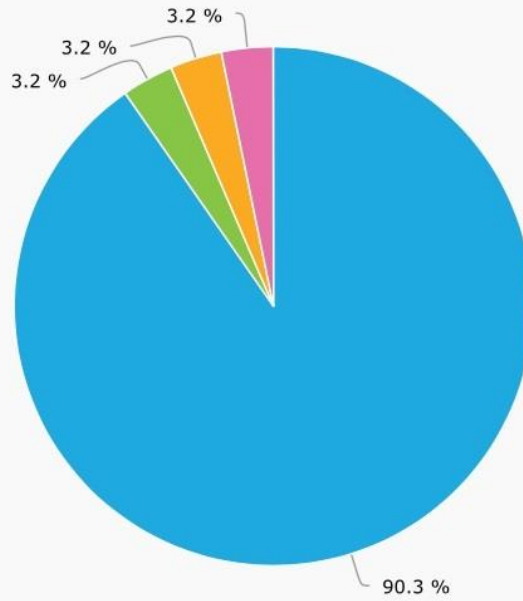

10 Would you recommend other classmates/colleagues to join similar projects? If your answer is "no" or "probably", please explain WHY,in the text box below?

# ^	Answer Choices	Responses	Ratio
1	Yes	28	90.3 %
2	No	1	3.2 %
3	Probably	1	3.2 %
4	Other	1	3.2 %

Other: ●

I would recommend that they should choose their mates very well and ask before about the transport