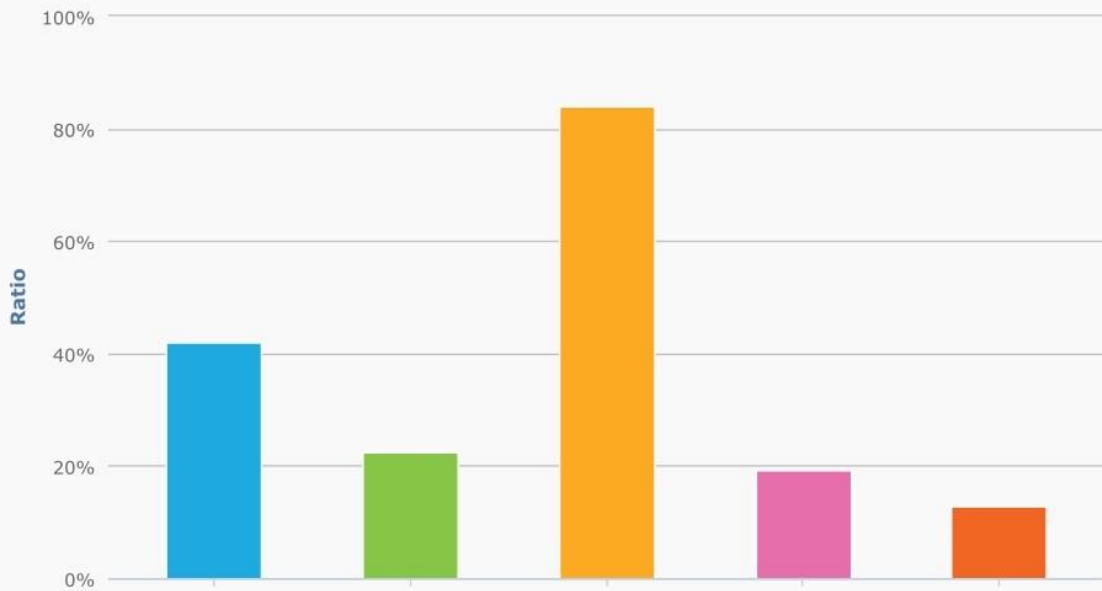

8 Which of the areas below you feel that you improved by participating in this project? ▾

☒ Vertically ☐ Horizontally

#	Answer Choices	Responses	Ratio
1	How to enjoy the local nature.	13	41.9 %
2	Outdoor activities	7	22.6 %
3	English language learning	26	83.9 %
4	Cooperaion	6	19.4 %
5	ICT skills	4	12.9 %