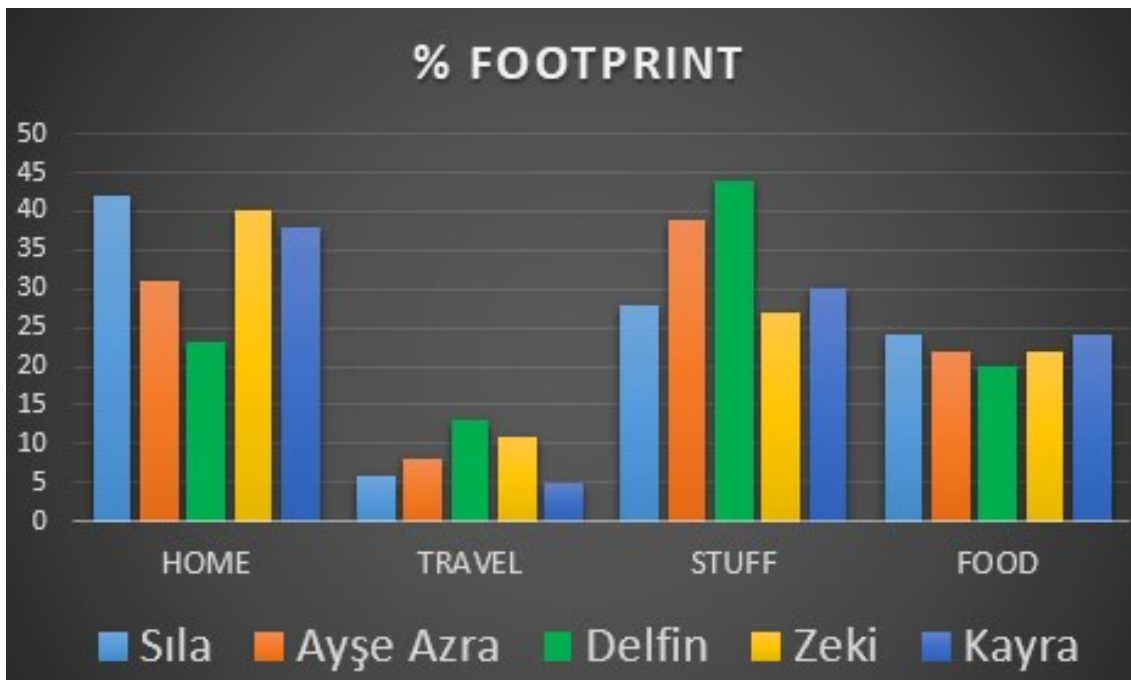

**THE AVERAGE OF THE CARBON FOOTPRINT IN CLASS IS
9.5 TONS**

The average of carbon footprint per student.

e-Twinninggreen4u

Emel-Mustafa Uşaklı
Anadolu Lisesi

Footprints of students for given criterias.

Total assessment based on comparison of footprints at same criterias.