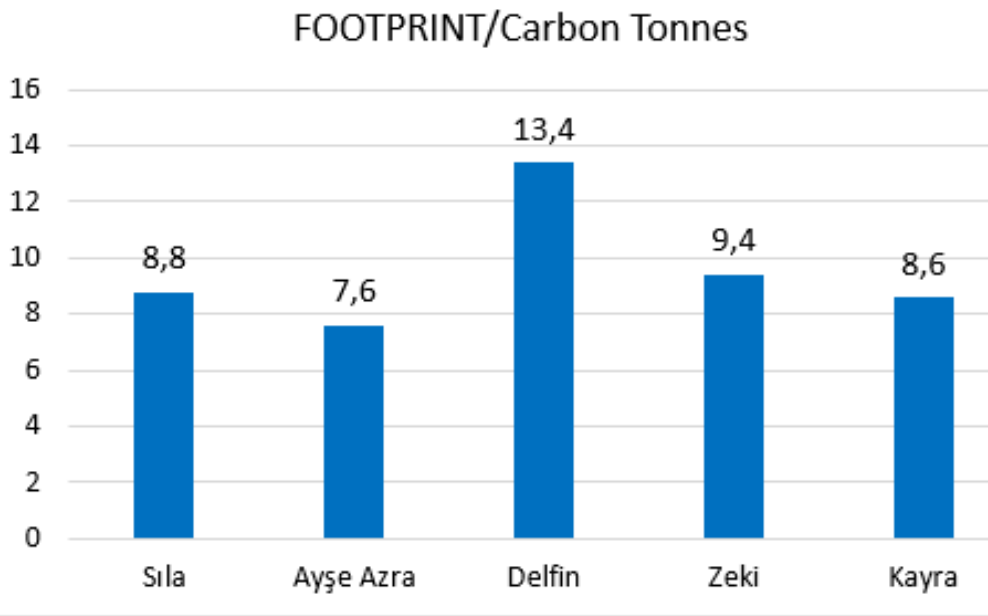

e-Twinninggreen4u

Emel-Mustafa Uşaklı
Anadolu Lisesi

FOOTPRINT					
	Carbon Tonnes	HOME	TRAVEL	STUFF	FOOD
Sıla	8,8	42	6	28	24
Ayşe Azra	7,6	31	8	39	22
Delfin	13,4	23	13	44	20
Zeki	9,4	40	11	27	22
Kayra	8,6	38	5	30	24

**THE AVERAGE OF THE CARBON FOOTPRINT IN CLASS IS
9.5 TONS**

The average of carbon footprint per student.

e-Twinninggreen4u

Emel-Mustafa Uşaklı
Anadolu Lisesi

Footprints of students for given criterias.

Total assessment based on comparison of footprints at same criterias.