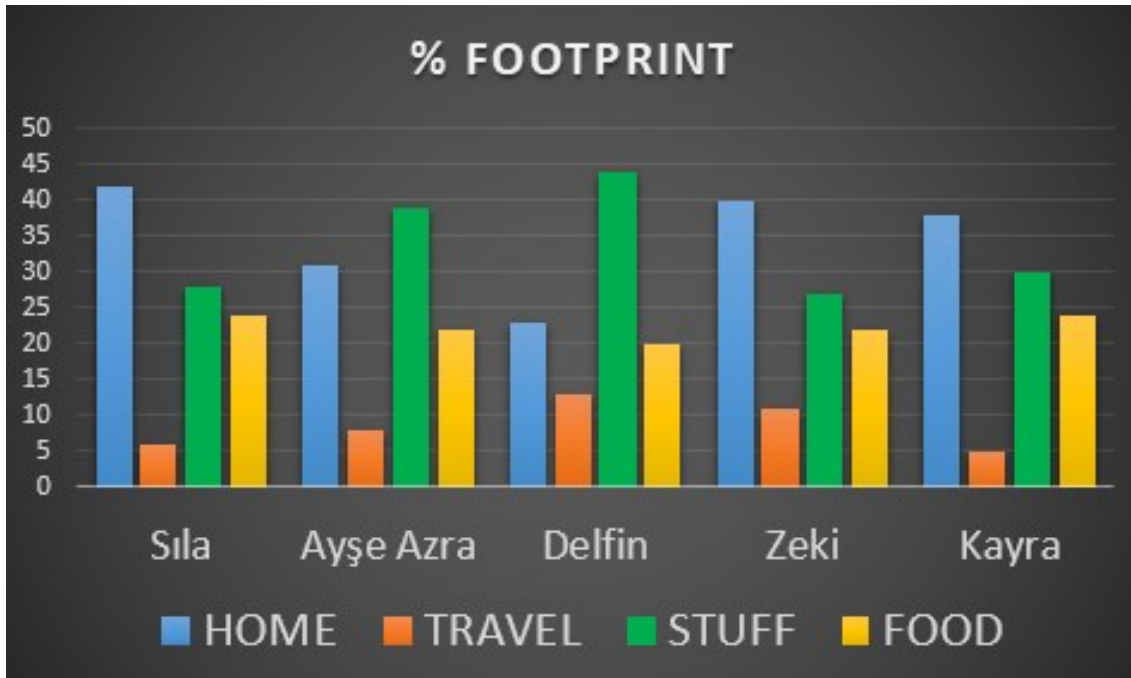

**THE AVERAGE OF THE CARBON FOOTPRINT IN CLASS IS
9.5 TONS**

The average of carbon footprint per student.

e-Twinninggreen4u

Emel-Mustafa Uşaklı
Anadolu Lisesi

Footprints of students for given criterias.

Total assessment based on comparison of footprints at same criterias.