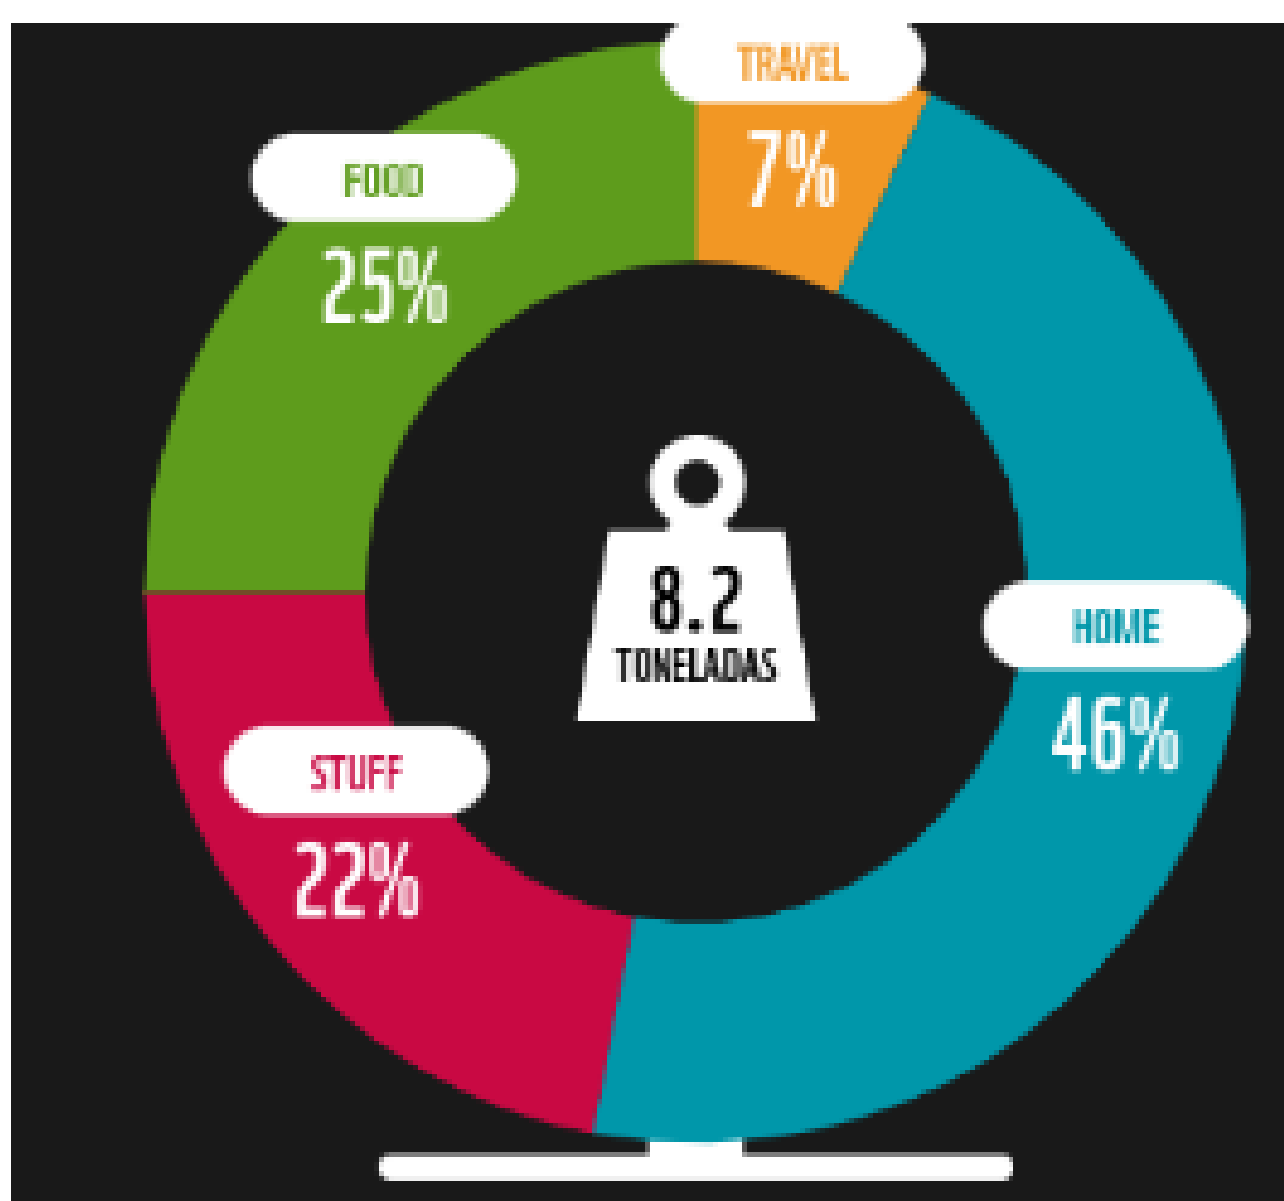

Centro Integrado Politécnico Tafalla

ETWINNINGREEN4U

Soumia's carbon footprint

Nicole's carbon footprint

Cristian's carbon footprint

Hugo's carbon footprint