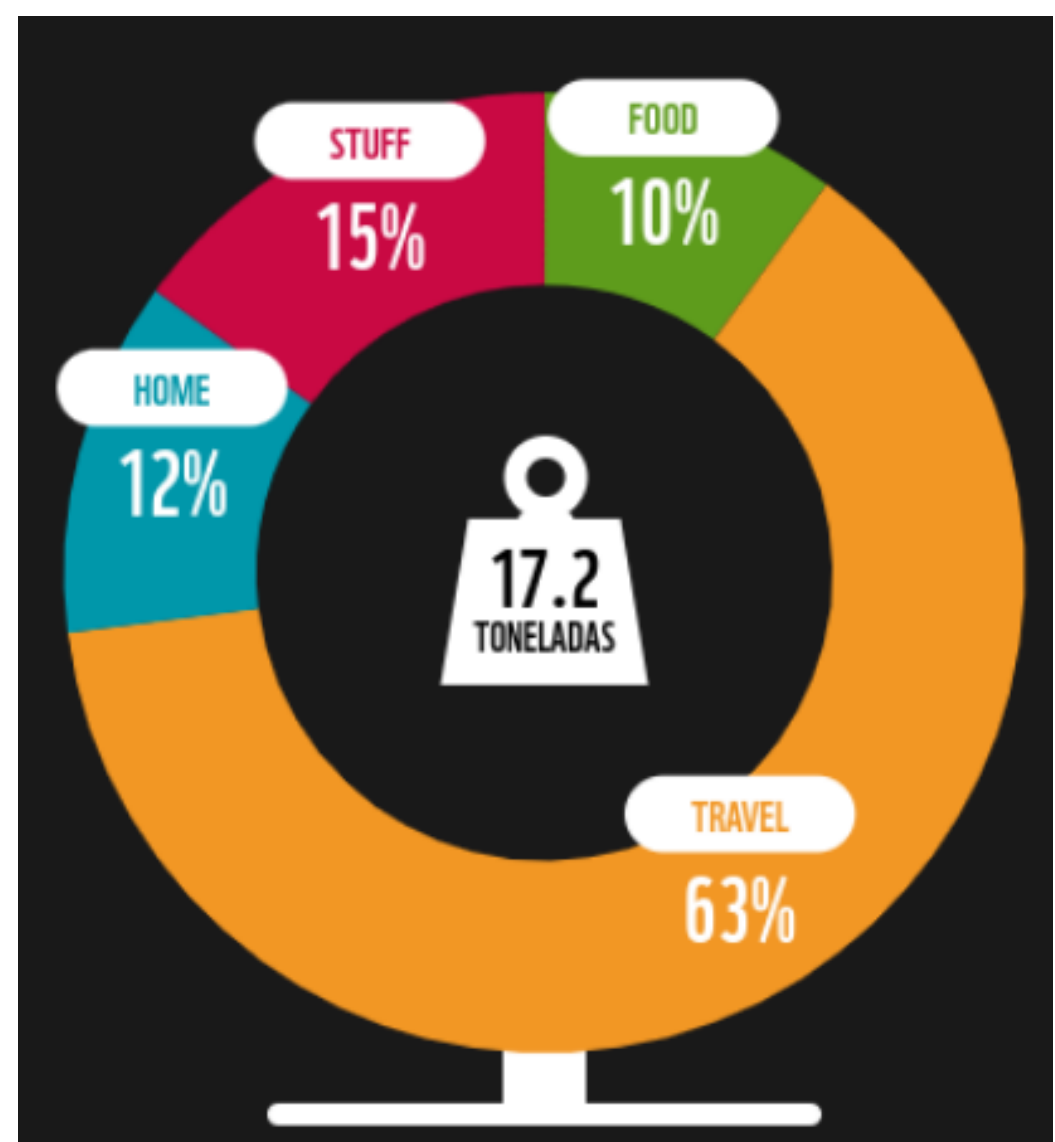

Centro Integrado Politécnico Tafalla

ETWINNINGREEN4U

Soumia's carbon footprint

Nicole's carbon footprint

Cristian's carbon footprint

Hugo's carbon footprint