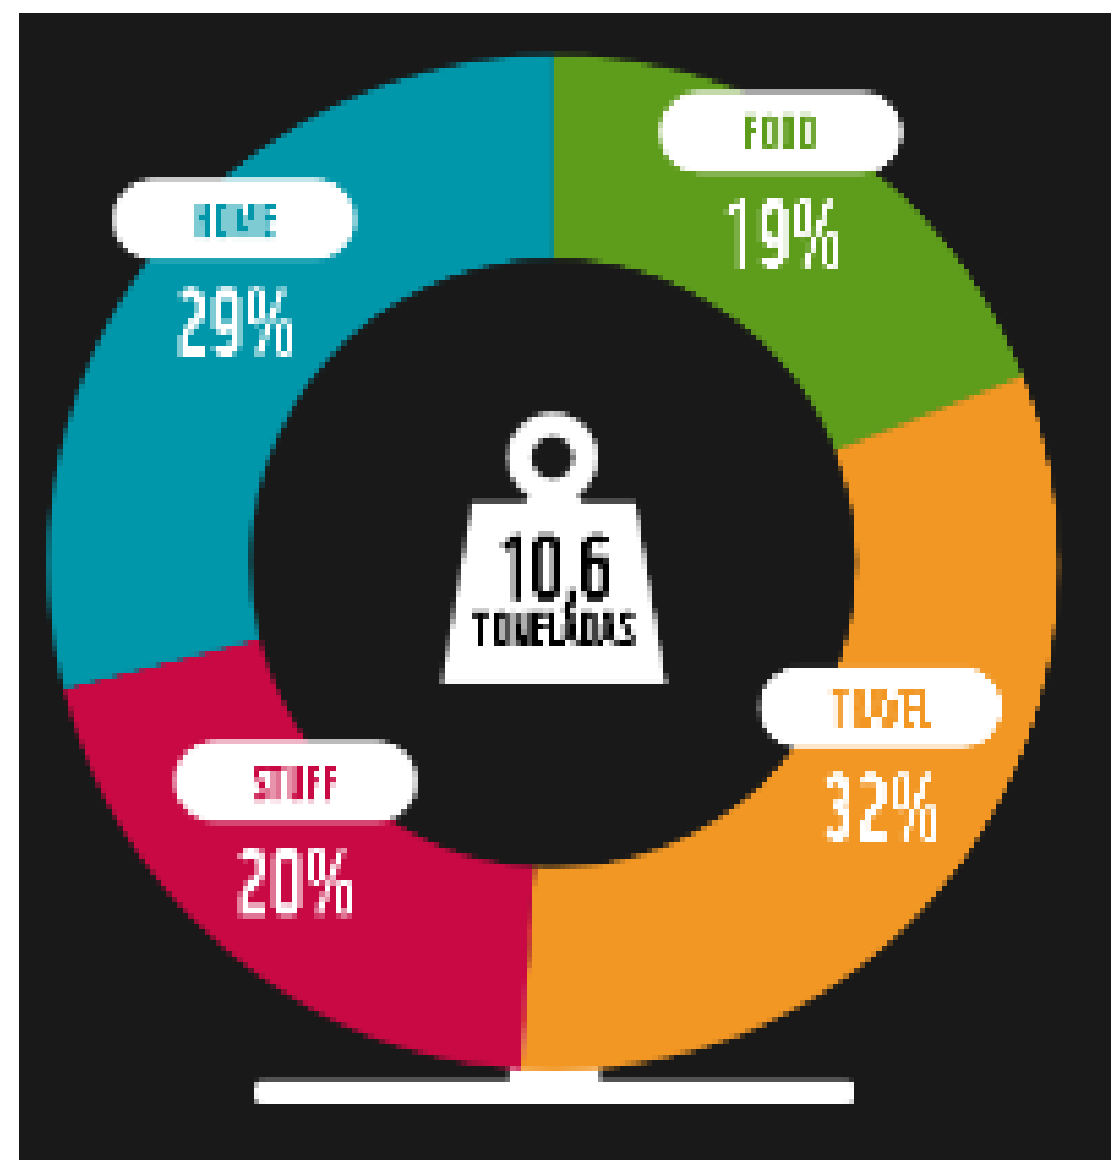

FOOTPRINT

CALCULATION

ETWINNINGREEN4U

Centro Integrado Politécnico Tafalla

THESE ARE OUR RESULTS

Yasine´s carbon footprint

Marta´s carbon footprint

Chaimae´s carbon footprint