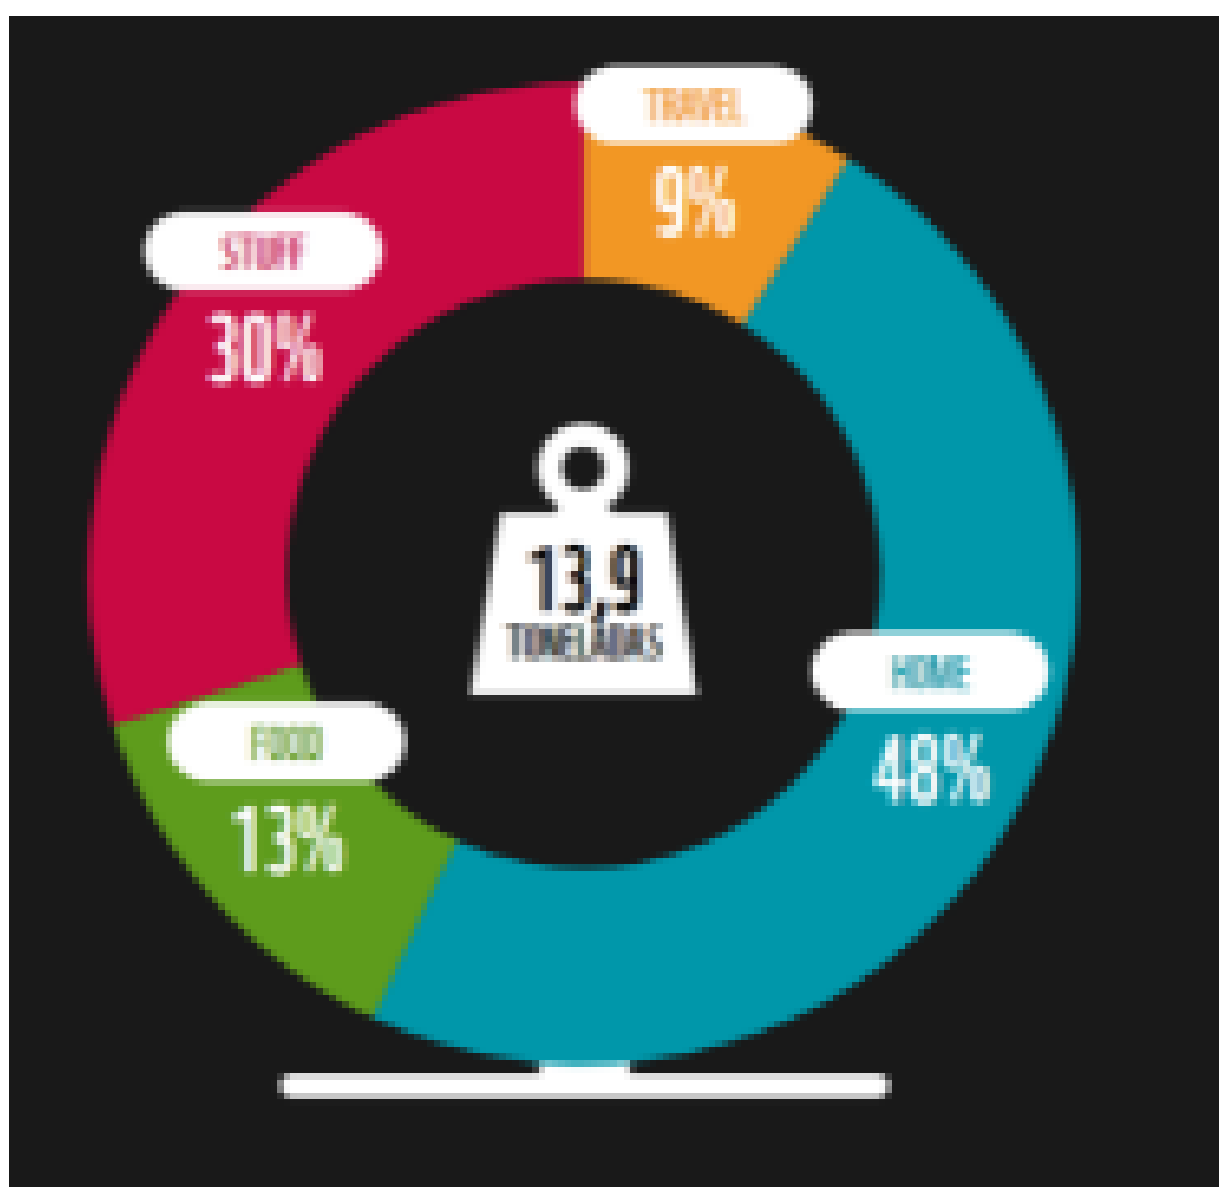

FOOTPRINT

CALCULATION

ETWINNINGREEN4U

Centro Integrado Politécnico Tafalla

THESE ARE OUR RESULTS