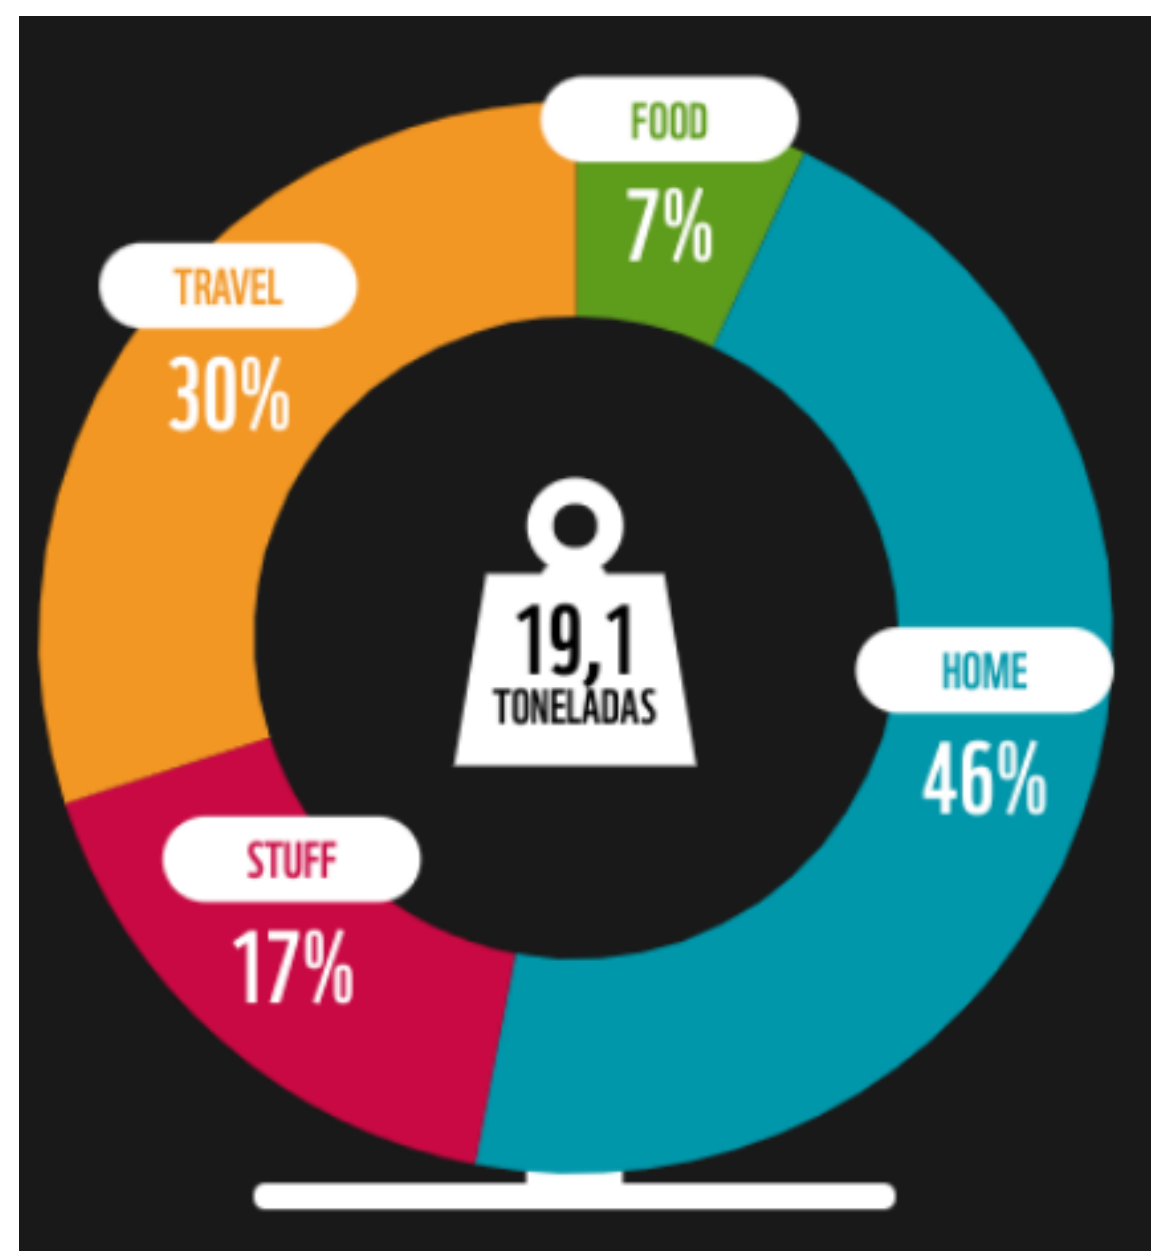

FOOTPRINT

CALCULATION

ETWINNINGREEN4U

Centro Integrado Politécnico Tafalla

THESE ARE OUR RESULTS

Yasine´s carbon footprint

Marta´s carbon footprint

Chaimae´s carbon footprint