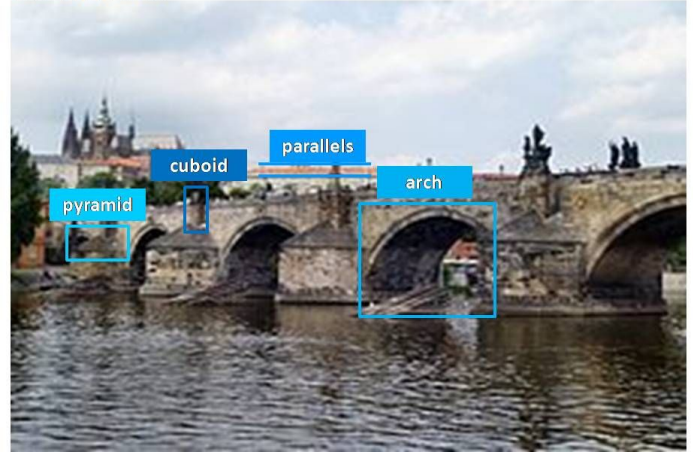

sk. Julia

Charles Bridge – Czech Republic
From cz Julia
Group 8
Geometry by sk.Julia