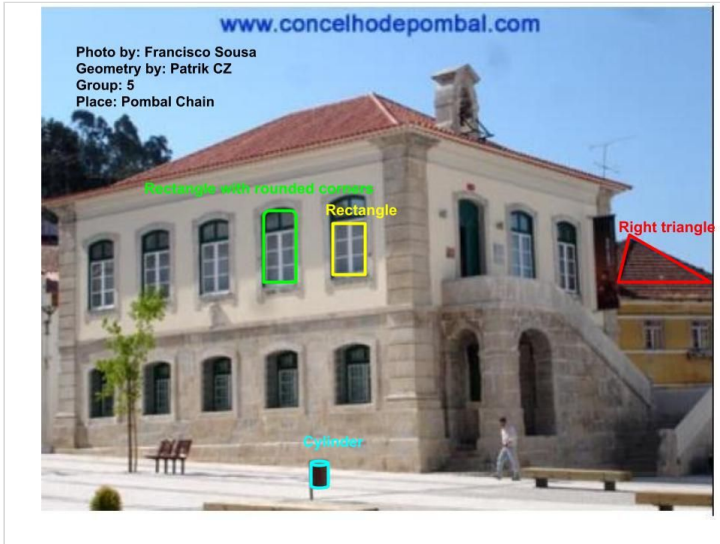

cz.patrik

ANONYMNÝ 11.11.20 23:54

Beren C./TURKEY(Kırıkkale)

Czech Republic

ANONYMNÝ 12.11.20 10:15

sk.nika

ANONYMNÝ 12.11.20 10:14

sk.nika

ANONYMNÝ 12.11.20 10:14

sk.nika

ANONYMNÝ 11.11.20 23:38

Beren C./TURKEY(Kırıkkale)

ANONYMNÝ 11.11.20 11:05

Efe Ç./TURKEY(Kırıkkale)

Powder gate/Prague-Czech Republic