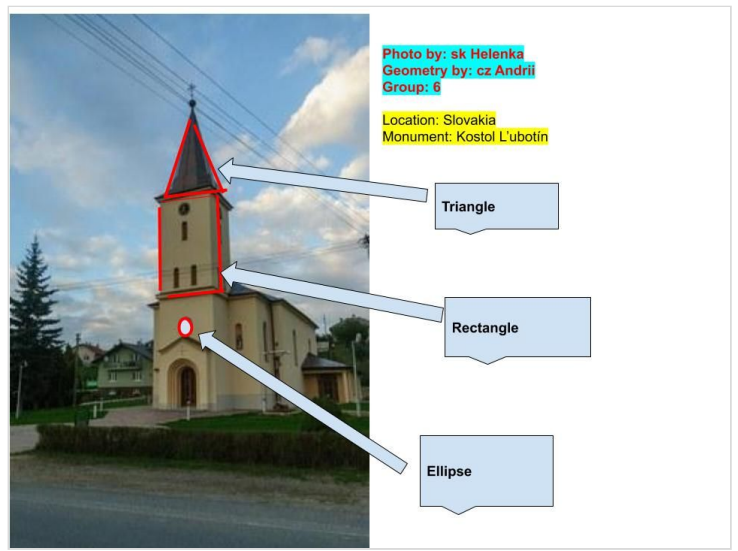

ANONYMNÝ 13.11.20 23:29

cz Andrii

Photo by: sk Helena
Geometry by: cz Andrii
Group: 6
Location: Slovakia
Monument: Kostol L'ubotin

ANONYMNÝ 13.11.20 14:23

cz Michaela

Photo by: sk Nika
Geometry by: Michaela cz
Group: 13
Location: Stara Lubovna castle