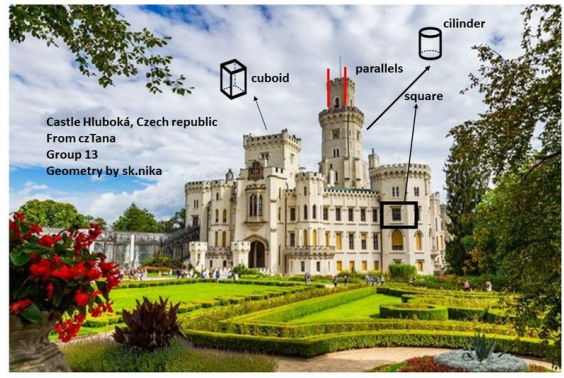

cz.patrik

ANONYMNÝ 11.11.20 23:54

Beren C./TURKEY(Kırıkkale)

Czech Republic

ANONYMNÝ 12.11.20 10:15

sk.nika

ANONYMNÝ 12.11.20 10:14

sk.nika

ANONYMNÝ 12.11.20 10:14

sk.nika

ANONYMNÝ 11.11.20 23:38

Beren C./TURKEY(Kırıkkale)

ANONYMNÝ 11.11.20 11:05

Efe Ç./TURKEY(Kırıkkale)

Powder gate/Prague-Czech Republic