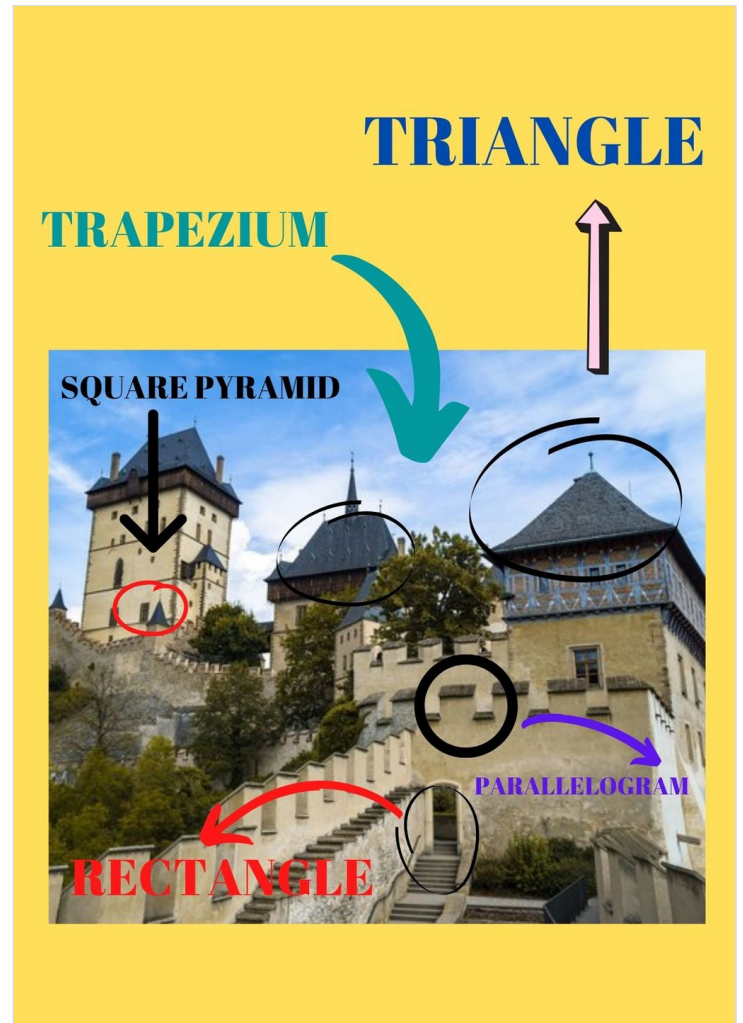

ANONYMNÝ 11.11.20 23:38

Beren C./TURKEY(Kırıkkale)

ANONYMNÝ 11.11.20 11:05

Efe Ç./TURKEY(Kırıkkale)

Powder gate/Prague-Czech Republic