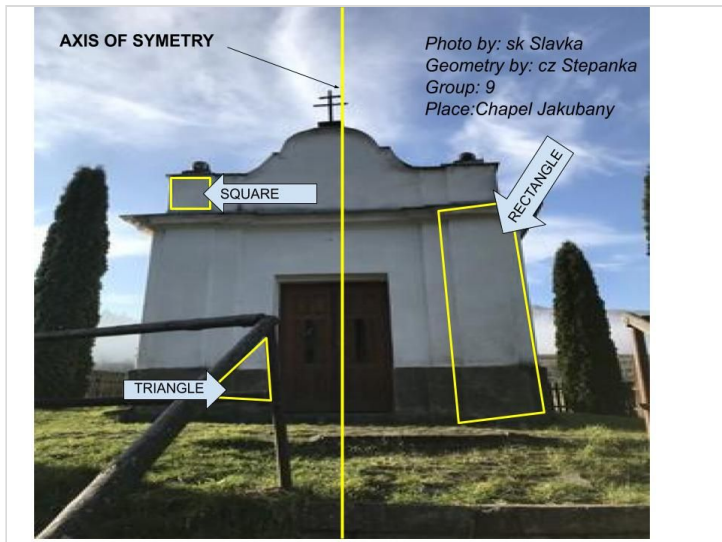

cz Stepanka

ANONYMNÝ 12.11.20 14:44

cz.david

ANONYMNÝ 12.11.20 13:56