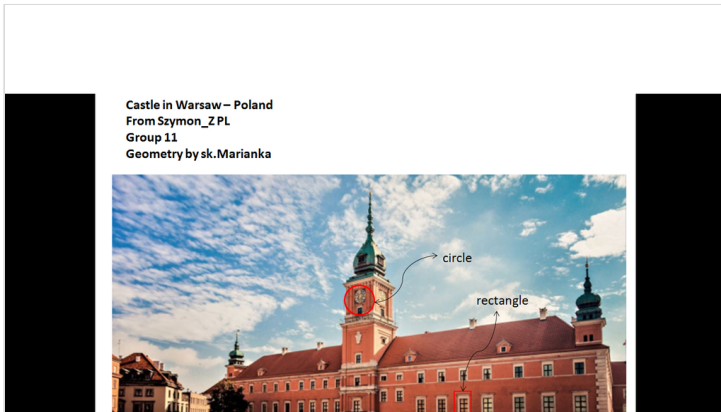

sk.Marianka

Powder gate/Prague-Czech Republic
From cz.Jakub
Group 1
Geometry by sk.Samuel

- Cone
- Isometry
- Arch

sk.Marianka

sk.Samuel

ATATÜRK HOUSE / AFYON-ŞUHUT
From Türkan I.
Group 1
Geometry by sk.Samuel

- Rectangle
- Parallels
- Circle
- Square

sk.Samuel

sk. slavka

Prague Castle/Prague,
Czech Republic
Foto by: cz.Stepanka
Geometry by: sk.slavka

sk.Samuel

cz. Petr

Photo by: Szymon Z PL
Geometry by: cz Petr
Group: 11
Location: Castle in
Warsaw, Poland