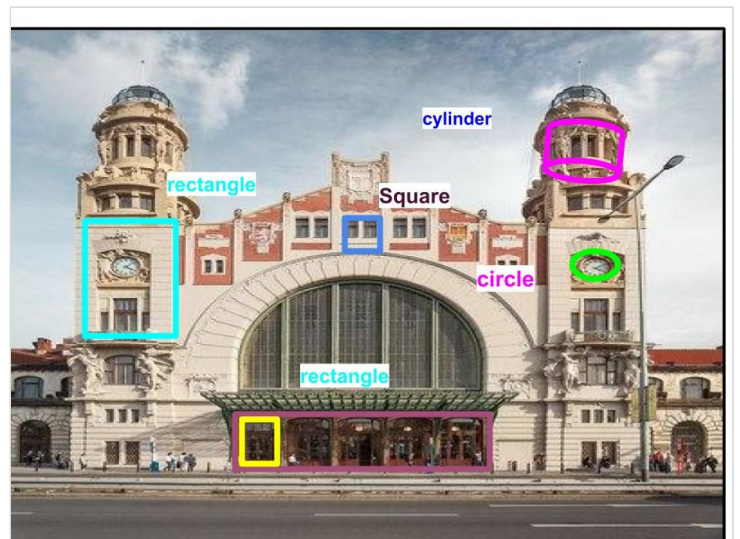

Kristyna.CZ

PATRIK HAVLÍK 12.11.20 13:42