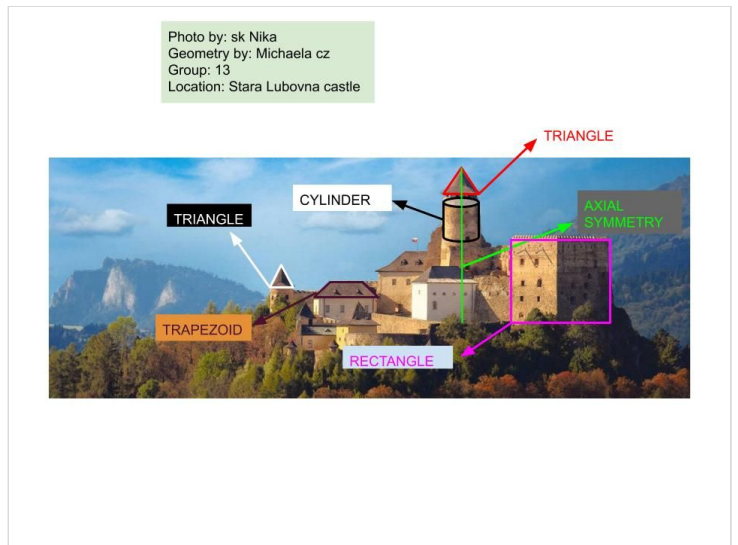

ANONYMNÝ 13.11.20 23:29

cz Andrii

Photo by: sk Helena
Geometry by: cz Andrii
Group: 6
Location: Slovakia
Monument: Kostol L'ubotin

ANONYMNÝ 13.11.20 14:23

cz Michaela

Photo by: sk Nika
Geometry by: Michaela cz
Group: 13
Location: Stara Lubovna castle