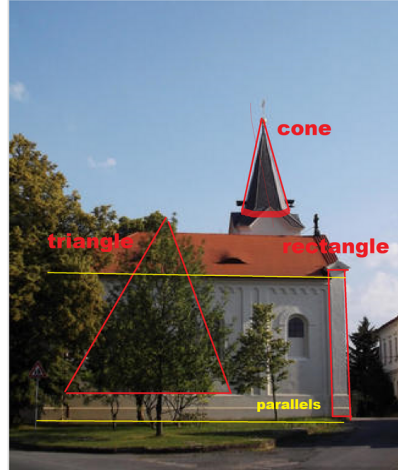

Church of St. Peter and Paul in Zlatnky - Czech Republic

Photo by : cz Patrik
Geometry by : Vanesa/Slovakia
Group 5

ANONYMNÝ 10.11.20 11:44

Rabia A./TURKEY(Kırıkkale)

This is church in Poland.

ANONYMNÝ 10.11.20 13:45

skVanesa