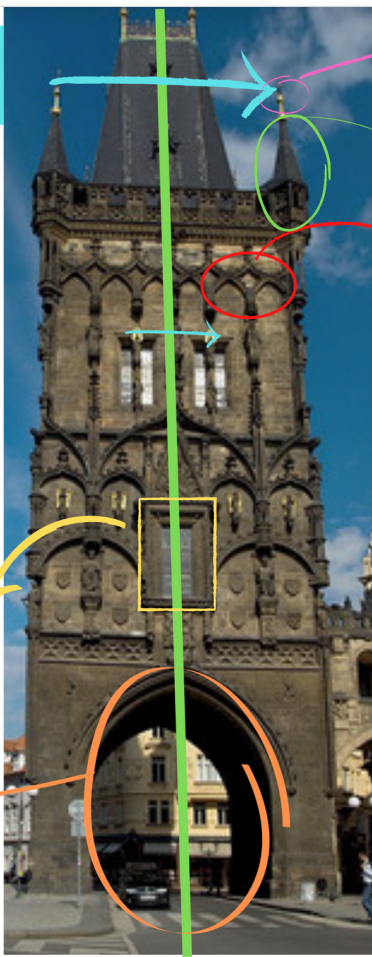

ANONYMNÝ 12.11.20 10:14

sk.nika

ANONYMNÝ 11.11.20 23:38

Beren C./TURKEY(Kırıkkale)

ANONYMNÝ 11.11.20 11:05

Efe Ç./TURKEY(Kırıkkale)

Powder gate/Prague-Czech Republic

Isometry:
Translation

pointed angles are used for a high view

square pyramid

Polygon:
equilateral quadrangle

Location: ná m. Republiky 5, 110 00 Staré Město, Czechia

Polygon:
Rectangle

parabola

Isometry: Axial Reflection

Çeşnigir Bridge / Kırıkkale-Turkey