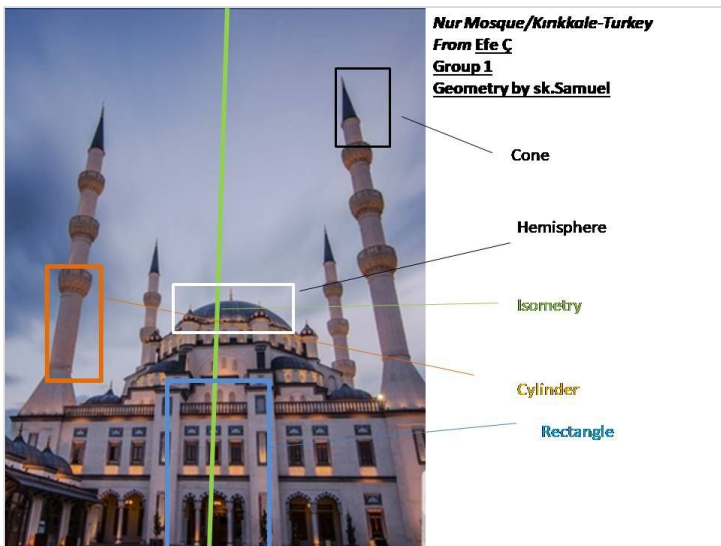

sk.Marianka

Powder gate/Prague-Czech Republic
From cz.Jakub
Group 1
Geometry by sk.Samuel

- Cone
- Isometry
- Arch

sk.Marianka

sk.Samuel

ATATÜRK HOUSE / AFYON-ŞUHUT
From Türkan I.
Group 1
Geometry by sk.Samuel

- Rectangle
- Parallels
- Circle
- Square

sk.Samuel

sk. slavka

Prague Castle/Prague,
Czech Republic
Foto by: cz.Stepanka
Geometry by: sk.slavka

sk.Samuel

cz. Petr

Photo by: Szymon Z PL
Geometry by: cz Petr
Group: 11
Location: Castle in
Warsaw, Poland