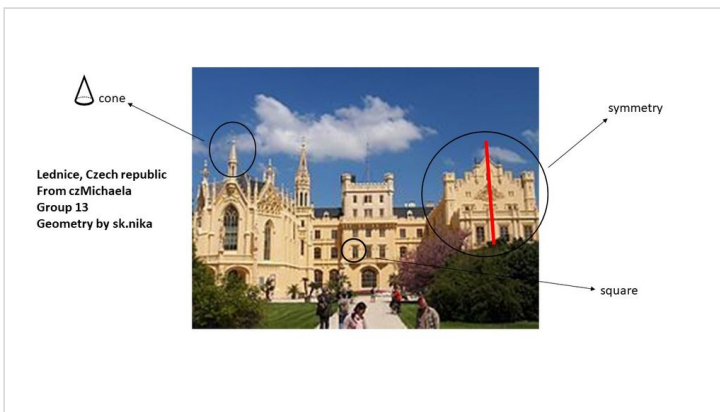

ANONYMNÝ 12.11.20 10:14

sk.nika

ANONYMNÝ 12.11.20 10:14

sk.nika