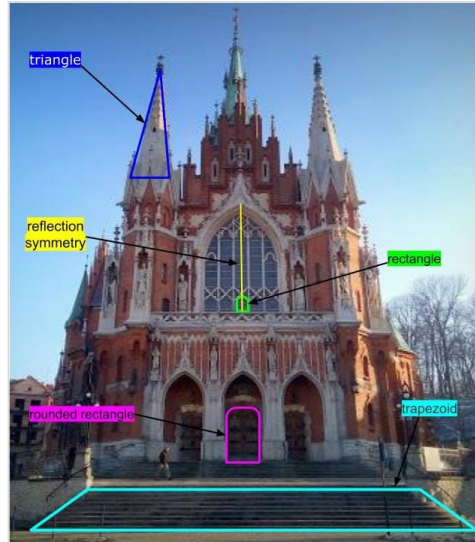

Gül/TURKEY(Kırıkkale) Vysoká pec JAKUBANY

Nákres bez názvu

Dokument PDF

PADLET DRIVE

Photo by: Milosz PL
 Geometry by: cz.Klaudia
 Group: 10
 Location: Poland, Krakow, Saint Joseph's Church

imelda.cz

Pants building of the main railway station,
 Prague, Czech Republic
 Geometry by - imelda
 Groupe 14