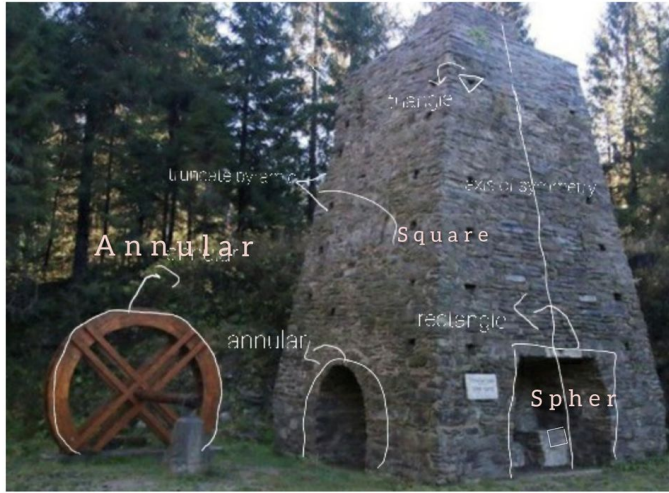

Gül/TURKEY(Kırıkkale) Vysoká pec JAKUBANY

Nákres bez názvu

Dokument PDF

PADLET DRIVE

Photo by: Milosz PL
 Geometry by: cz.Klaudia
 Group: 10
 Location: Poland, Krakow, Saint Joseph's Church

imelda.cz

Pants building of the main railway station,
 Prague, Czech Republic
 Geometry by - imelda
 Groupe 14