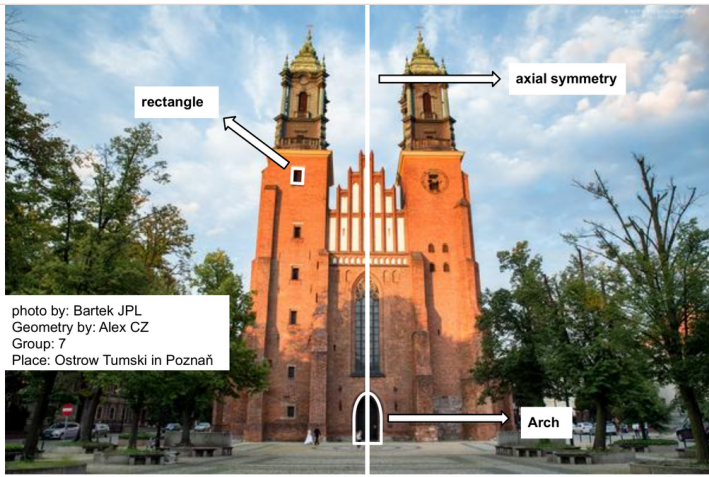

Nákres 2

Dokument PDF

PADLET DRIVE