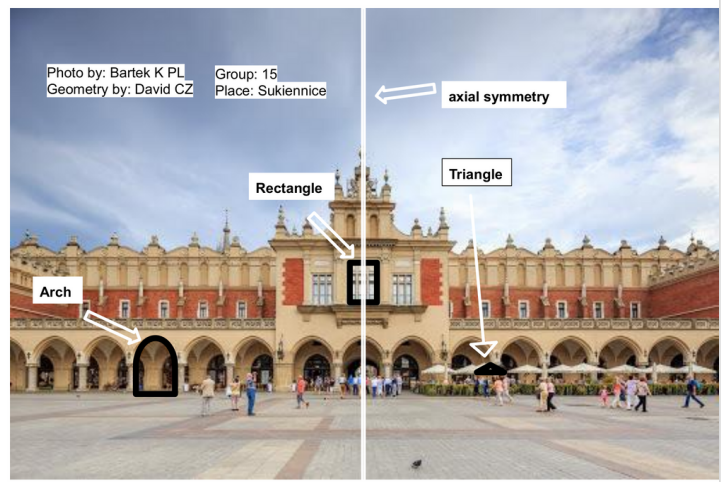

Nákres bez názvu (1)

Dokument PDF

PADLET DRIVE

ANONYMNÝ 13.11.20 12:12