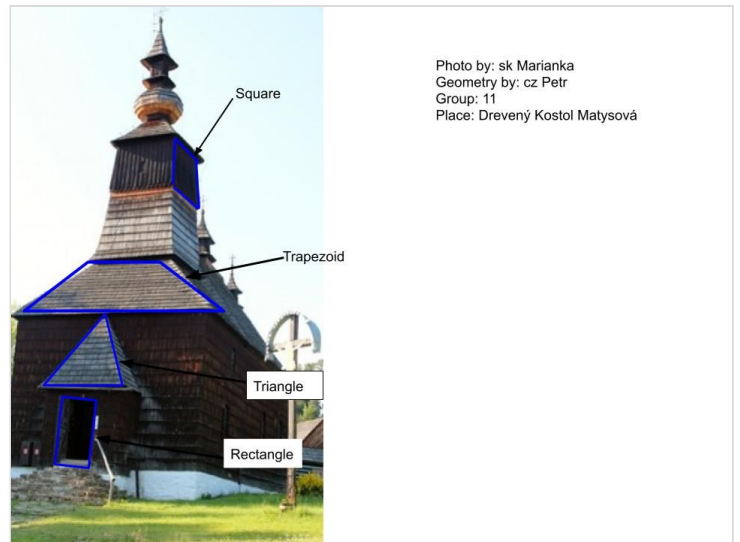

cz Petr

KRISTÝNA NICOL HANUŠOVÁ 12.11.20 13:52