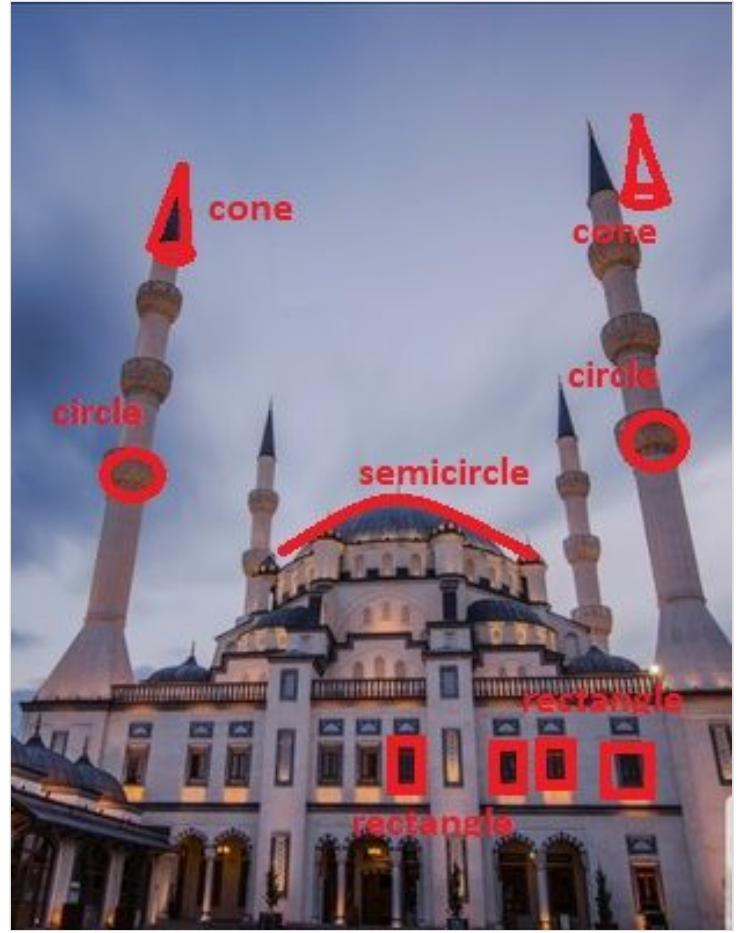

sk.Matej

Mevlana Museum in Konya, Turkey

MEHMETURAM38 21.11.20 20:45

MEHMET URAM/DERBENT ÇPAL

MEHMETURAM38 21.11.20 20:45

MEHMET URAM/DERBENT ÇPAL

MUSTAFA BALCI/DERBENT ÇPAL

MUSTAFA BALCI/DERBENT ÇPAL