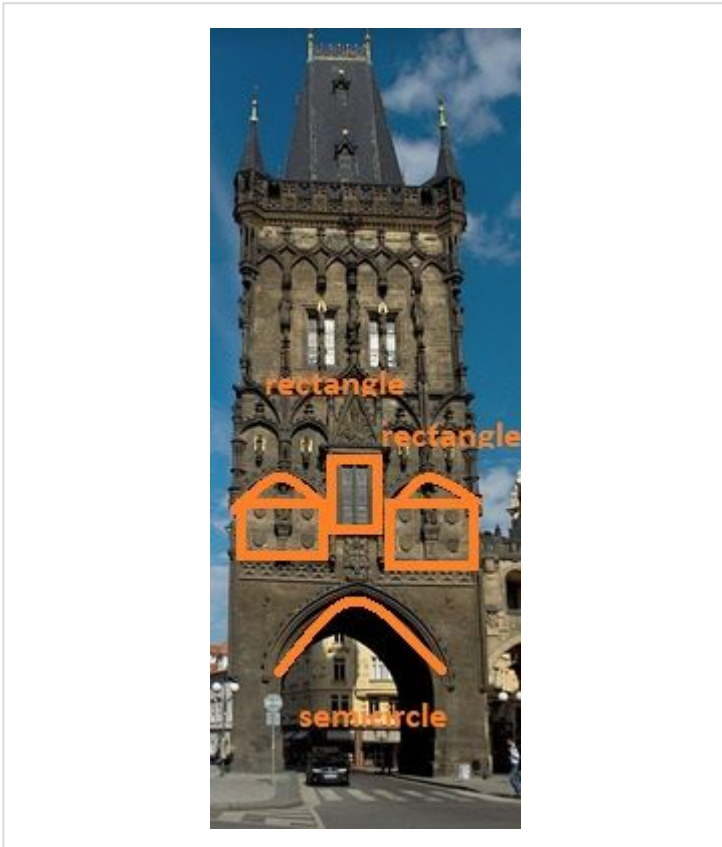

MUSTAFA BALCI/DERBENT ÇPAL

MUSTAFA BALCI/DERBENT ÇPAL