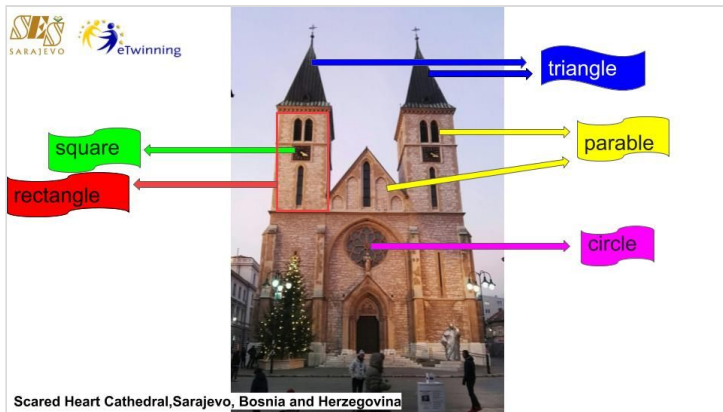

Scared Heart Cathedral, Sarajevo, Bosnia and Herzegovina

MELISA NUR YOZLU 03.12.20 20:46

Geometrics