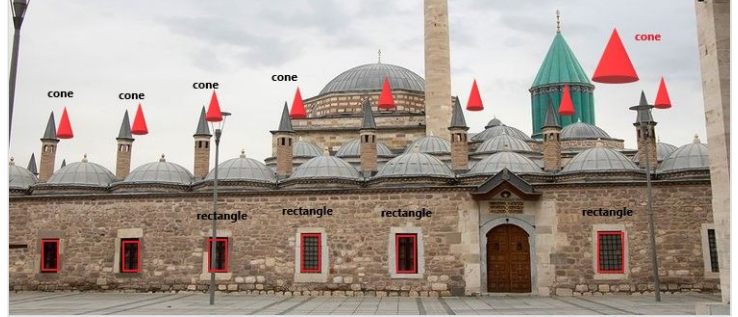

sk.Matej

Mevlana Museum in Konya, Turkey

MEHMETURAM38 21.11.20 20:45

MEHMET URAM/DERBENT ÇPAL

MEHMETURAM38 21.11.20 20:45

MEHMET URAM/DERBENT ÇPAL

MUSTAFA BALCI/DERBENT ÇPAL

MUSTAFA BALCI/DERBENT ÇPAL