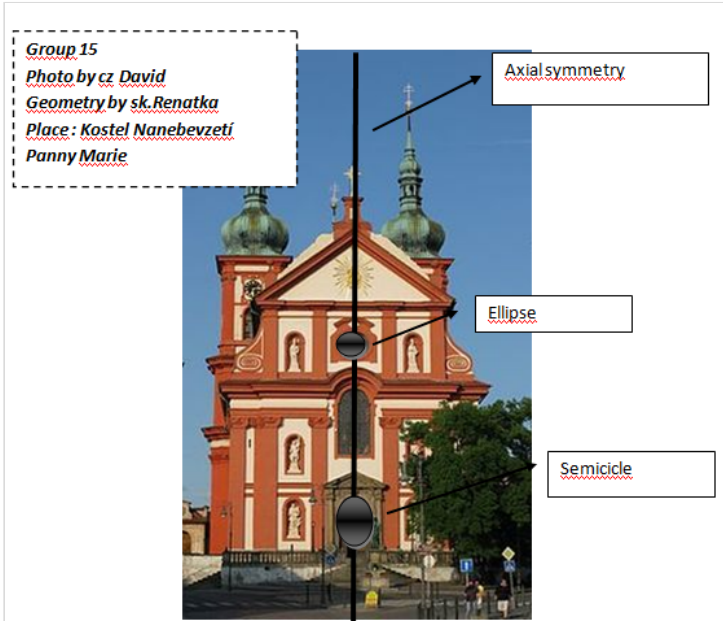

ANONYMNÝ 23.11.20 00:46

sk.Renatka