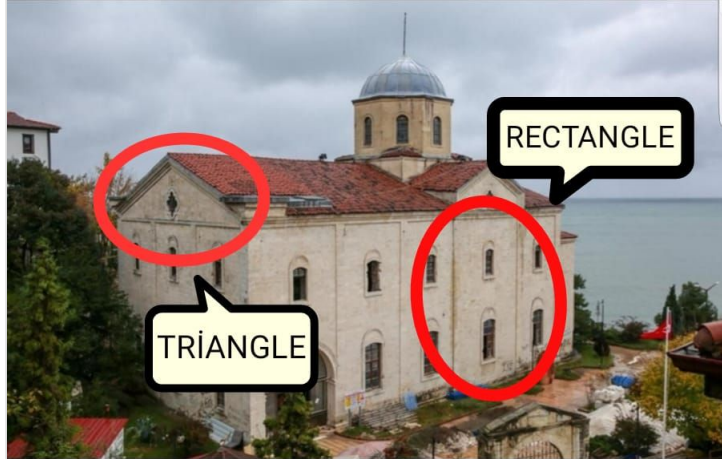

UNYE MUSEUM

ANONYMNÝ 14.12.20 15:45

MRGFATMAGÜL

TAŞBAŞI CHURCH /ORDU

ANONYMNÝ 14.12.20 15:42

mrgçağla

I wanted to add a second city from my country. ISTANBUL
(Galata Tower) TURKEY

Çağla

ANONYMNÝ 14.12.20 15:43

mrgzerrin

YASON CHURCH
PERŞEMBE /ORDU

NAMIK BRKANIC 08.12.20 21:36

Festina lente - most ljubavi

Sarajevo, Bosna i Hercegovina

-The bridge of love

LOCATION_ -Sarajevo, Bosna and Herzegowina