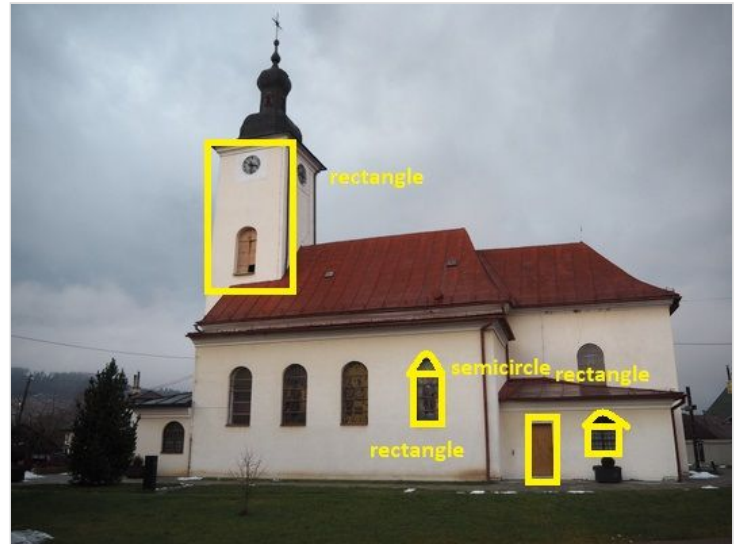

MUSTAFA BALCI/DERBENT ÇPAL

MUSTAFA BALCI/DERBENT ÇPAL