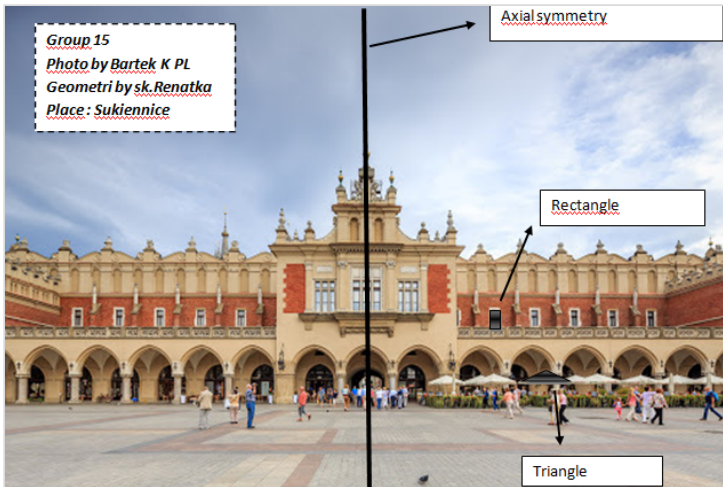

ANONYMNÝ 21.11.20 22:47

sk.Matej

Mevlana Museum in Konya, Turkey