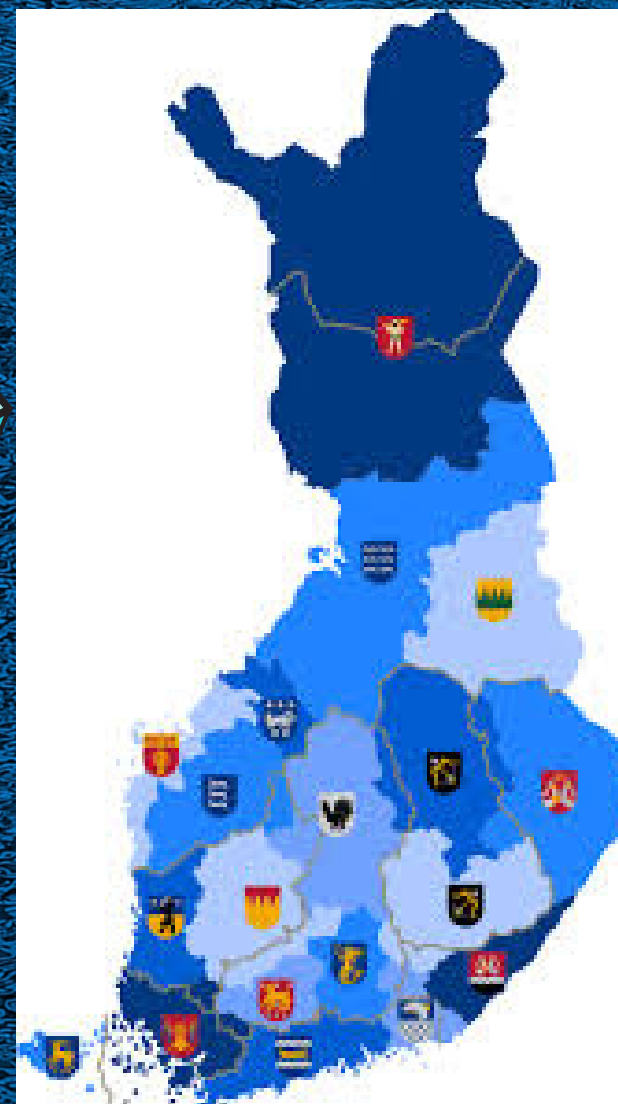

# FINLAND

FINLAND IS A NORTHERN EUROPEAN COUNTRY. IT IS BORDERED TO THE NORTH BY NORWAY, TO THE EAST BY RUSSIA, TO THE WEST BY SWEDEN AND TO THE SOUTH AND SOUTHWEST BY THE BALTIC SEA.

THE COUNTRY IS DIVIDED INTO 19 REGIONS. FINLAND'S CAPITAL IS HELSINKI

THE CLIMATE IS VERY SEVERE DUE TO ITS LATITUDE. IN WINTER THE TEMPERATURES ARE USUALLY NEGATIVE AND IN SUMMER THE TEMPERATURES ARE AROUND 20°C

THE PROTAGONIST OF THE SERIES IS MOOMINTROLL, WHO IS CURIOUS, KIND, SENSITIVE AND IDEALISTIC. HE IS A TYPICAL TEENAGE HERO IN A COMING-OF-AGE STORY: HE TRIES TO TACKLE THE PUZZLE OF GROWING UP TO HIS TRUE, INDIVIDUALISTIC SELF WHILE REMAINING A BELOVED PART OF THE FAMILY.