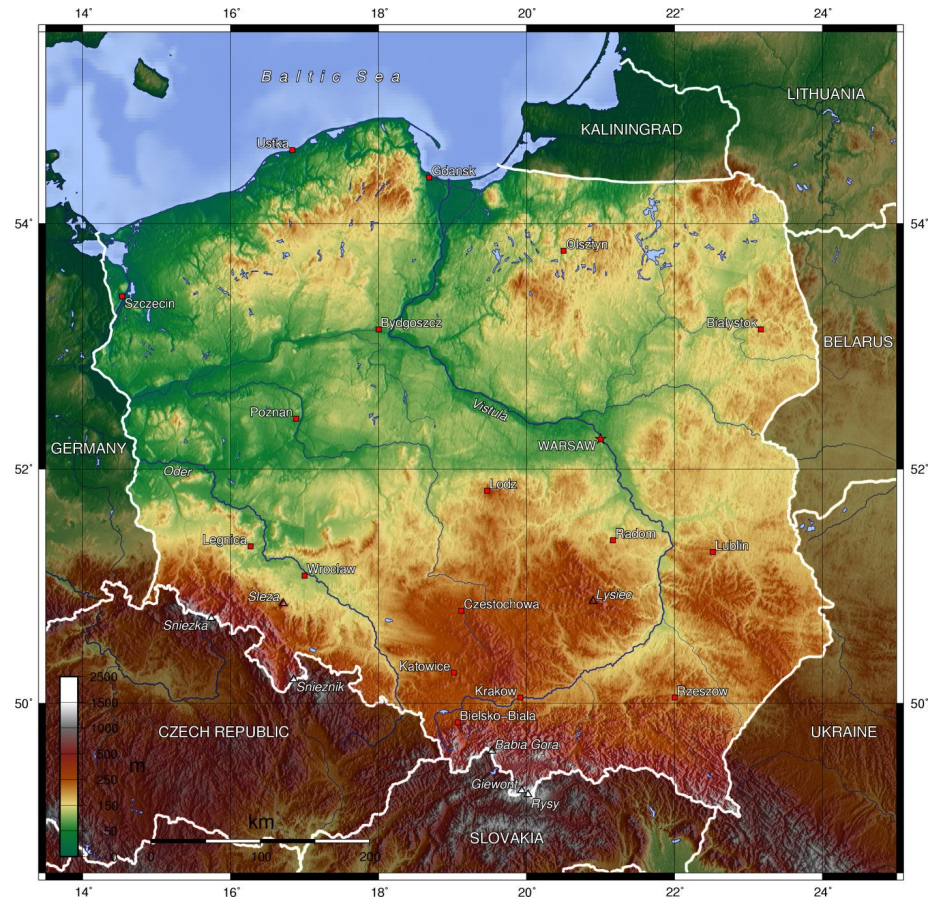

POLAND

4th class B

Flag and Location

Atlantic Ocean

North Sea

Baltic Sea

Arctic Ocean

Poland

Black Sea

Mediterranean Sea

Copyright © Ontheworldmap.com

Population and money

Banknotes: 200, 100, 50, 20, 5, 2, 1 Zloty

Coins: 5, 2, 1 Zloty; 50, 10, 5, 2, 1 Groszy

population

The current
population
of Poland is
37,834,066

ANIMALS

European Pigargo

The European Pigargo it is the most famous animal in Poland. Large eagle with long, broad wings, a relatively short tail and a large, strong bill.

European bison and *Cervus elaphus*

White stork

In Poland, you will find white stork which can go up to two meters tall!

ROE DEER AND PIG

WILD HEDGEHOG AND POLISH FOX

RIVERS AND MOUNTAINS

Vistula

ODER

NAREW