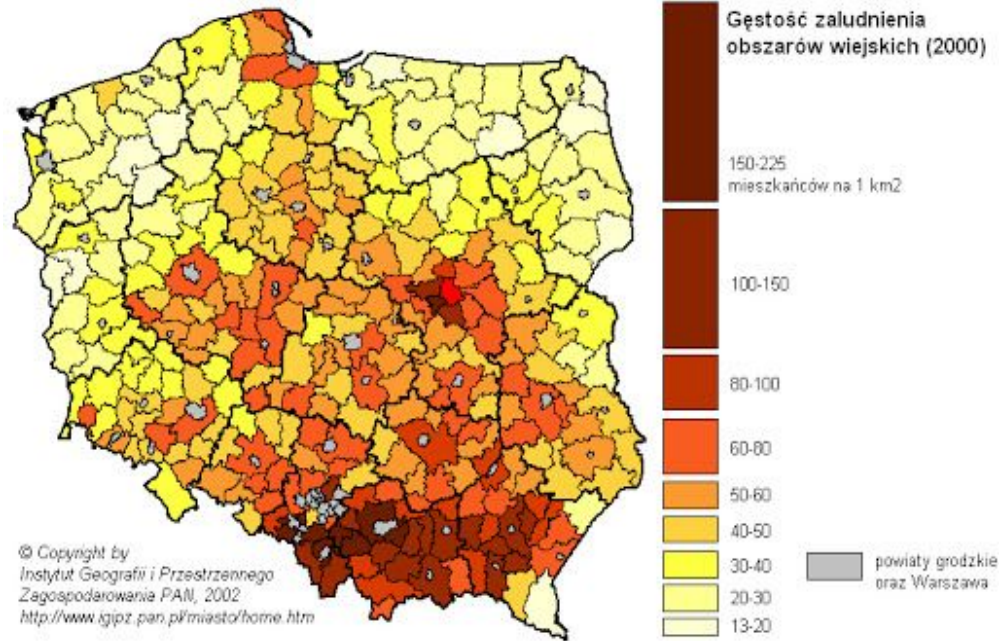

POLAND

4th class B

Flag and Location

Atlantic Ocean

North Sea

Baltic Sea

Arctic Ocean

Poland

Black Sea

Mediterranean Sea

Copyright © Ontheworldmap.com

Population and money

Banknotes: 200, 100, 50, 20, 5, 2, 1 Zloty

Coins: 5, 2, 1 Zloty; 50, 10, 5, 2, 1 Groszy

population

The current
population
of Poland is
37,834,066

Capital city and towns of Poland

WARSAW

Capital city of Poland is Warsaw

1,708 million people lived in Warsaw in 2011

Warsaw has 517.2 km²

Kraków

Lodz

Wroclaw

ANIMALS

European Pigargo

The European Pigargo it is the most famous animal in Poland. Large eagle with long, broad wings, a relatively short tail and a large, strong bill.

European bison and *Cervus elaphus*