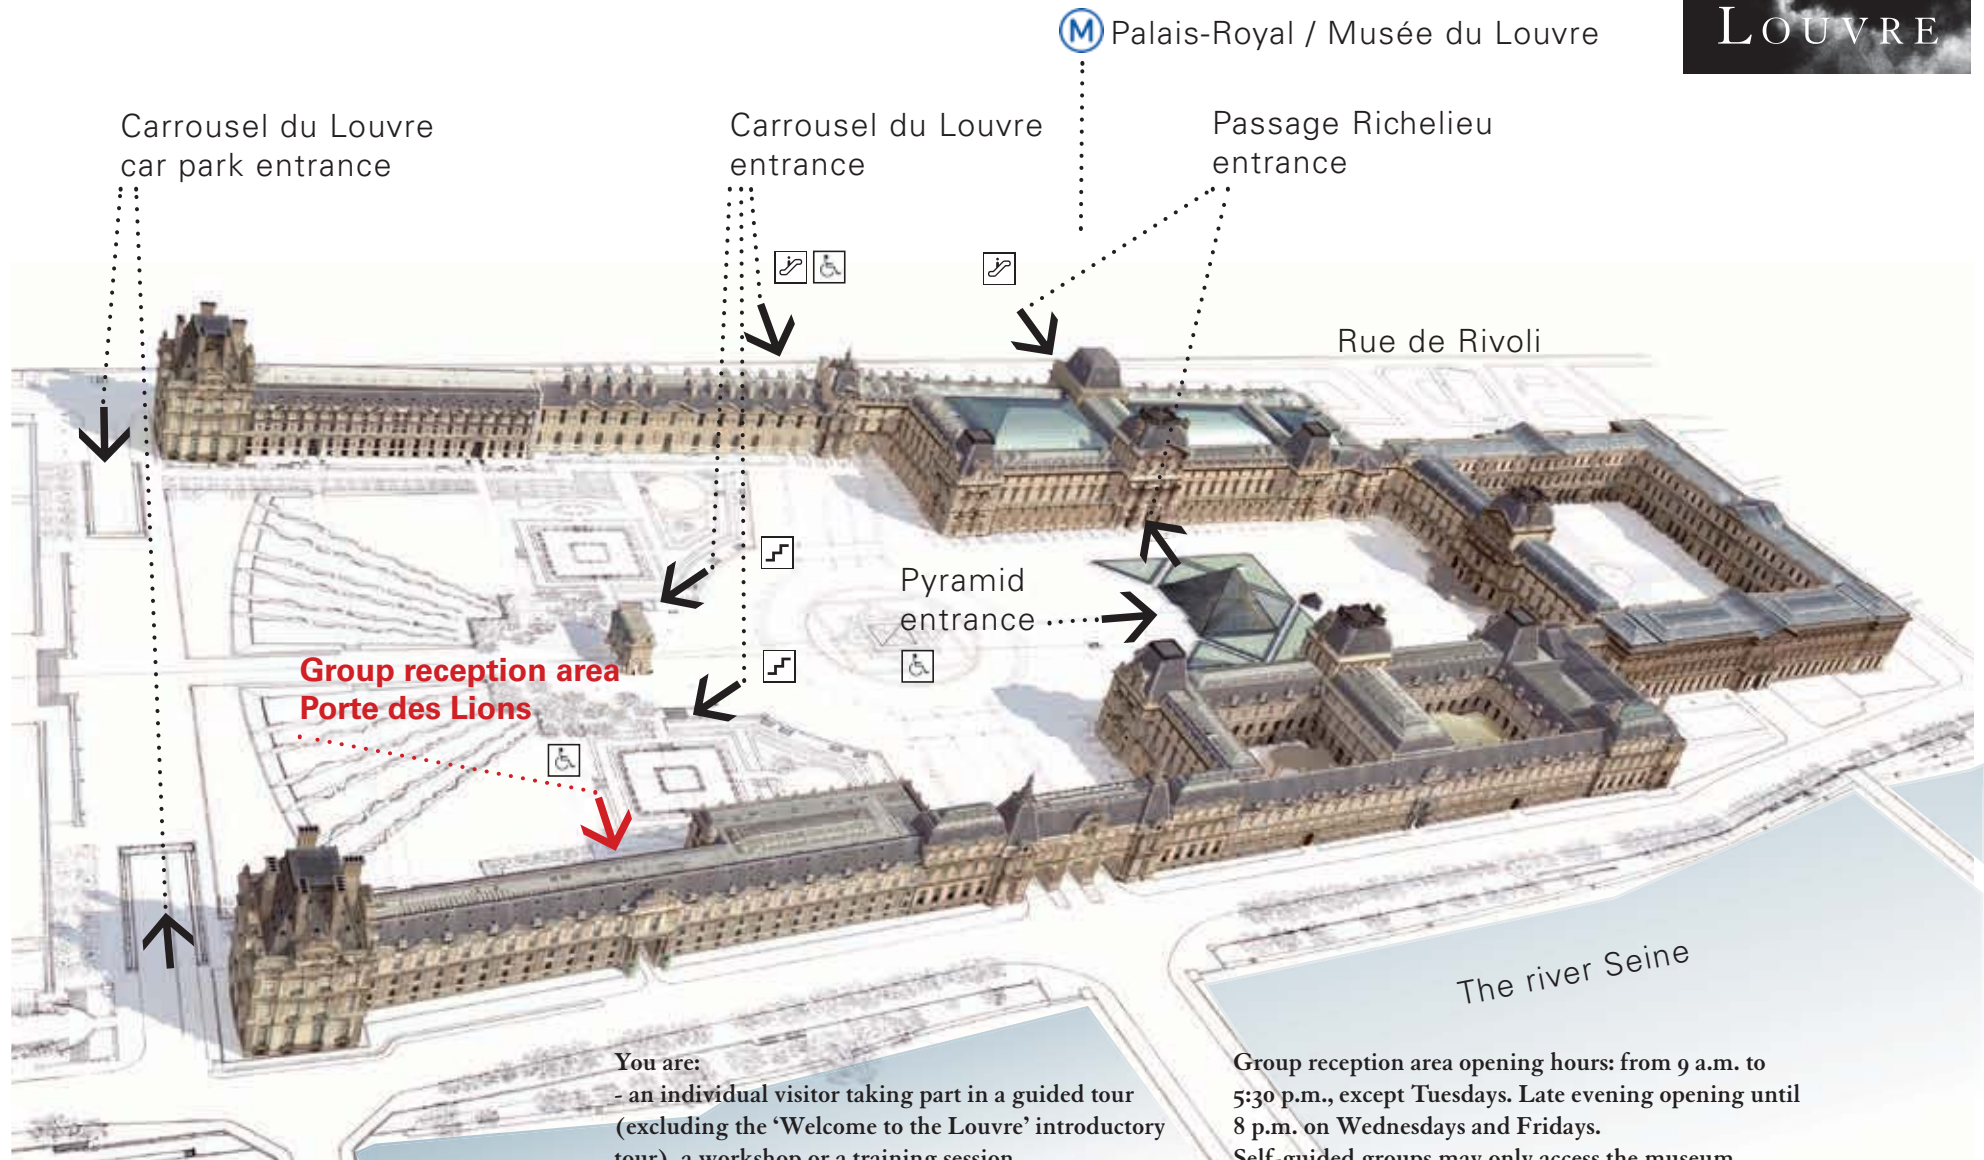

AREA MAP - GROUP RECEPTION AREA

**Group reception area
Porte des Lions**

You are:

- an individual visitor taking part in a guided tour (excluding the 'Welcome to the Louvre' introductory tour), a workshop or a training session
- a group visiting with an official guide from the Louvre
- a leader of self-guided groups

**Meet at the Porte des Lions
as of 29 June 2016 until July 2017**

Group reception area opening hours: from 9 a.m. to 5:30 p.m., except Tuesdays. Late evening opening until 8 p.m. on Wednesdays and Fridays.