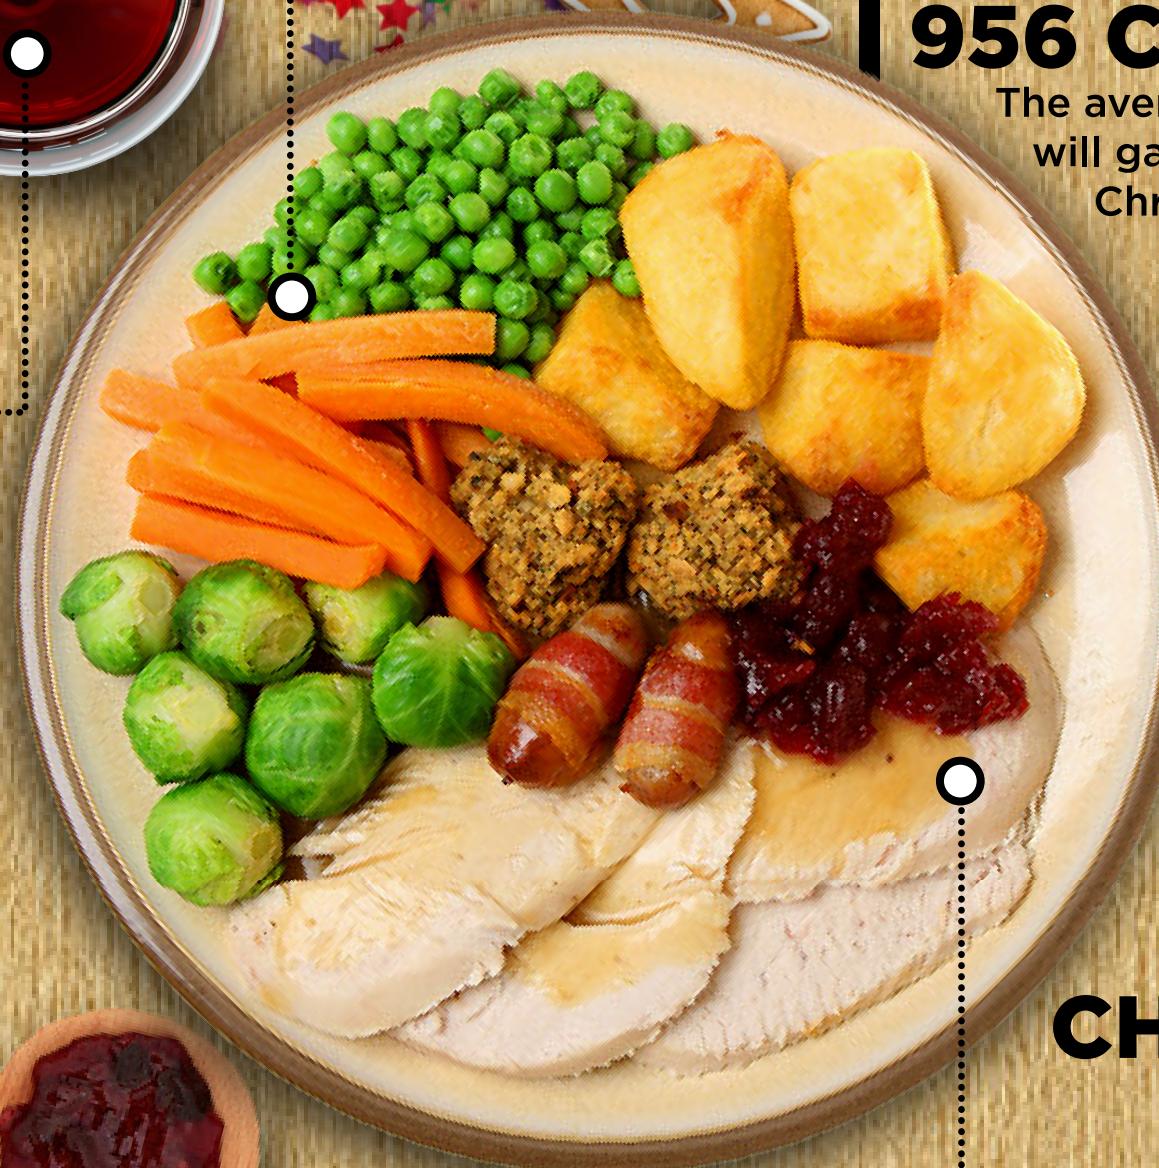

The world's largest **CHRISTMAS DINNER CHALLENGE**

contains 25 roast potatoes, a whole turkey, 25 honey roasted carrots, 25 sprouts and 25 broccoli and cauliflower heads

The average Christmas dinner contains **956 CALORIES**

The average person in UK will gain up to 7lbs during Christmas time.

NUT ROAST

is the most popular vegetarian alternative to Christmas turkey. Nut roast is commonly made with nuts, legumes and breadcrumbs

Before turkey, the traditional Christmas meal in England was a

PIG'S HEAD and mustard

23% of people choose **CHOCOLATE YULE LOG** as a Christmas pudding

An estimate of 6.5 million jars of **CRANBERRY SAUCE**