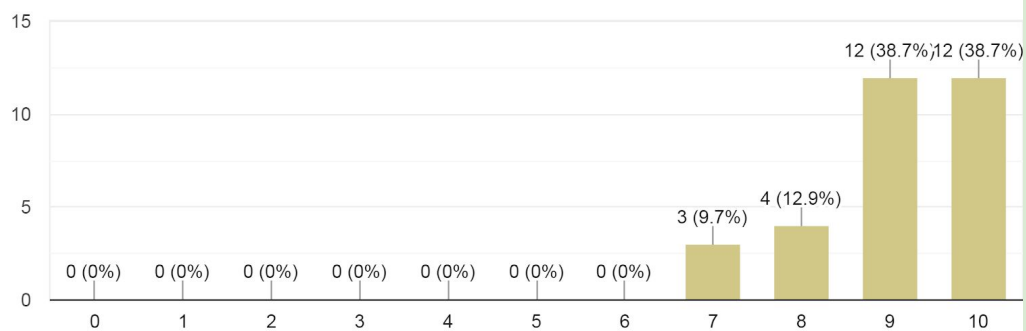

Parents-students-teachers visit to the Gavarres Natural Park

a) Overall opinion

Com a pare valoraries l'activitat?

31 responses

b) Strengths and Weaknesses

Quin aspecte en destacaries?

31 responses

Quin aspecte caldria millorar?