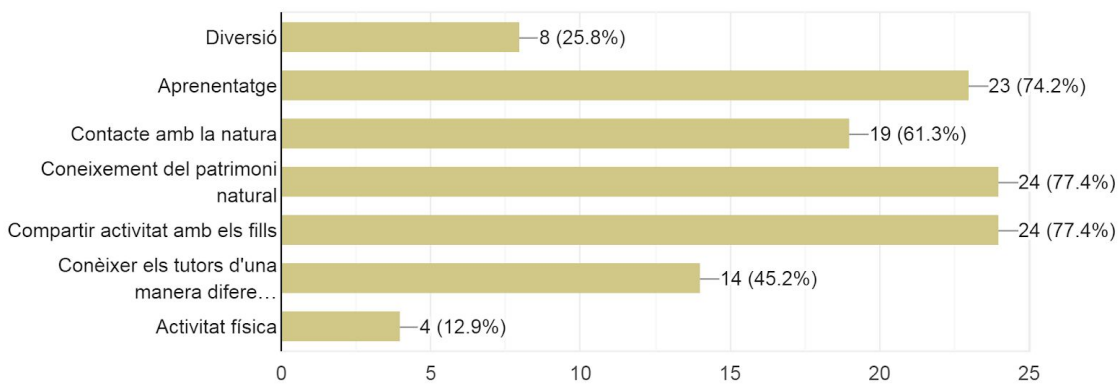

Parents-students-teachers visit to the Gavarres Natural Park

a) Overall opinion

Com a pare valoraries l'activitat?

31 responses

b) Strengths and Weaknesses

Quin aspecte en destacaries?

31 responses

Quin aspecte caldria millorar?