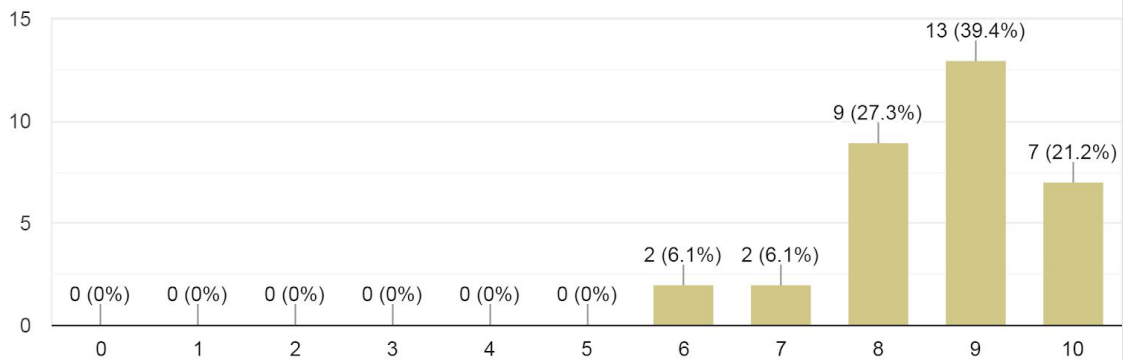

Parents-students-teachers visit to the Gavarres Natural Park

a) Overall opinion

Com valoraries l'activitat?

33 responses

b) Strengths and Weaknesses

Quin aspecte en destacaries?

33 responses

Quin aspecte caldria millorar?