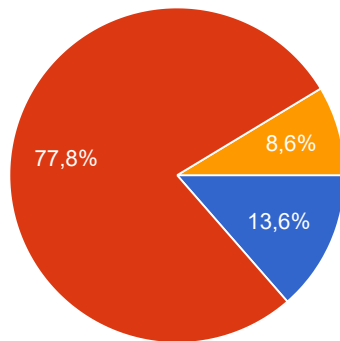

5. What does reduce mean?

81 απαντήσεις

- To use again.
- To cut down or use a smaller amount of.
- To put in the proper bin.