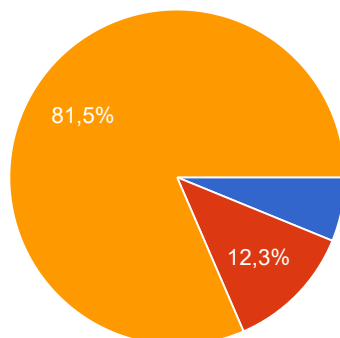

6. What does it mean to reuse something?

81 απαντήσεις

- To put in bins
- To use less
- To use something again and again