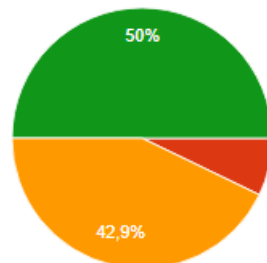

- That is definitely not me.
- Sometimes that's me
- That's me most of the time.
- That's me exactly!

6. I have dreams I want to pursue, and I won't be satisfied until I find out whether or not I can achieve them.

14 απαντήσεις