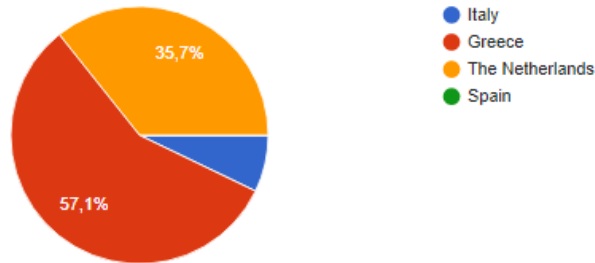

14 responses

ΣΥΝΟΨΗ

ΑΤΟΜΙΚΗ

Αποδοχή απαντήσεων

Inquiry for the ERASMUS+ project "GEW"

1. Which country do you live in?

14 απαντήσεις

2. I usually figure out what has to be done and do it before I'm asked.