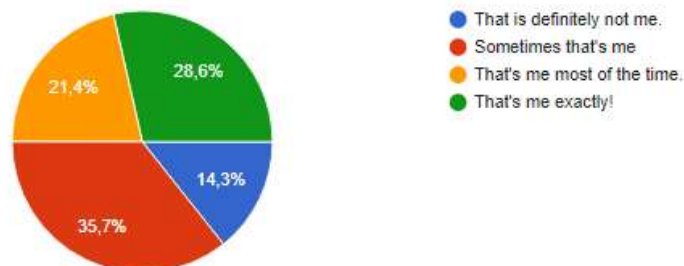

3. I like to be in control of whatever jobs I'm doing.

14 απαντήσεις