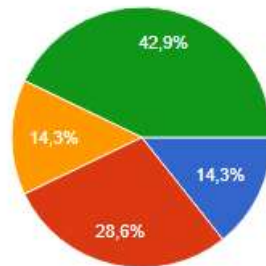

8. I am satisfied with myself.

14 απαντήσεις

- That is definitely not me.
- Sometimes that's me
- That's me most of the time.
- That's me exactly!

9. I'm willing to accept responsibility and take the heat if my decisions are wrong, but I want the credit (or rewards) when I make decisions that produce the right results.

14 απαντήσεις