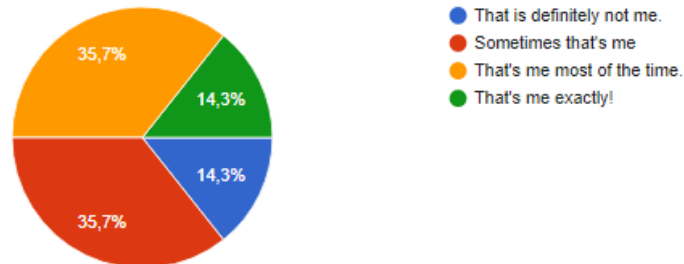

2. I usually figure out what has to be done and do it before I'm asked.

14 απαντήσεις