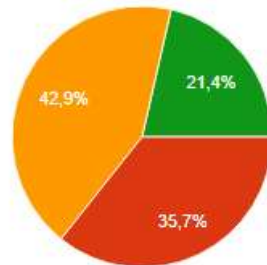

14 απαντήσεις

3. I like to be in control of whatever jobs I'm doing.

14 απαντήσεις

4. I'm rarely satisfied with the way things are. I want to change them, make them better.

14 απαντήσεις

- That is definitely not me.
- Sometimes that's me
- That's me most of the time.
- That's me exactly!