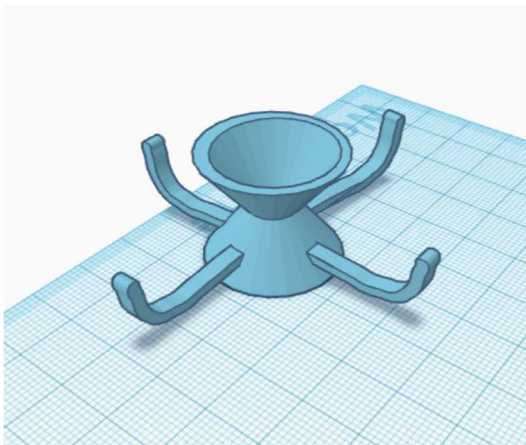

Water collector X

Intelligence and efficiency in one.

Design: A tree with long roots, which contains small collectors while looking out of the ground (hydrophobic surface).

We were inspired by:

- The baobab tree, because of its admirable ability to collect and store huge amounts of water.

- The roots: The amazing system of water transportation beneath the ground.

The system: While Rainfall, the water will fall in the big collector and will flow from there underground in a tank. As a support of the main tank, we developed 4 smaller collectors, inspired by roots. These will collect even more water resulting in greater accumulation. The collected water will flow in the same tank as the water of the main collector.