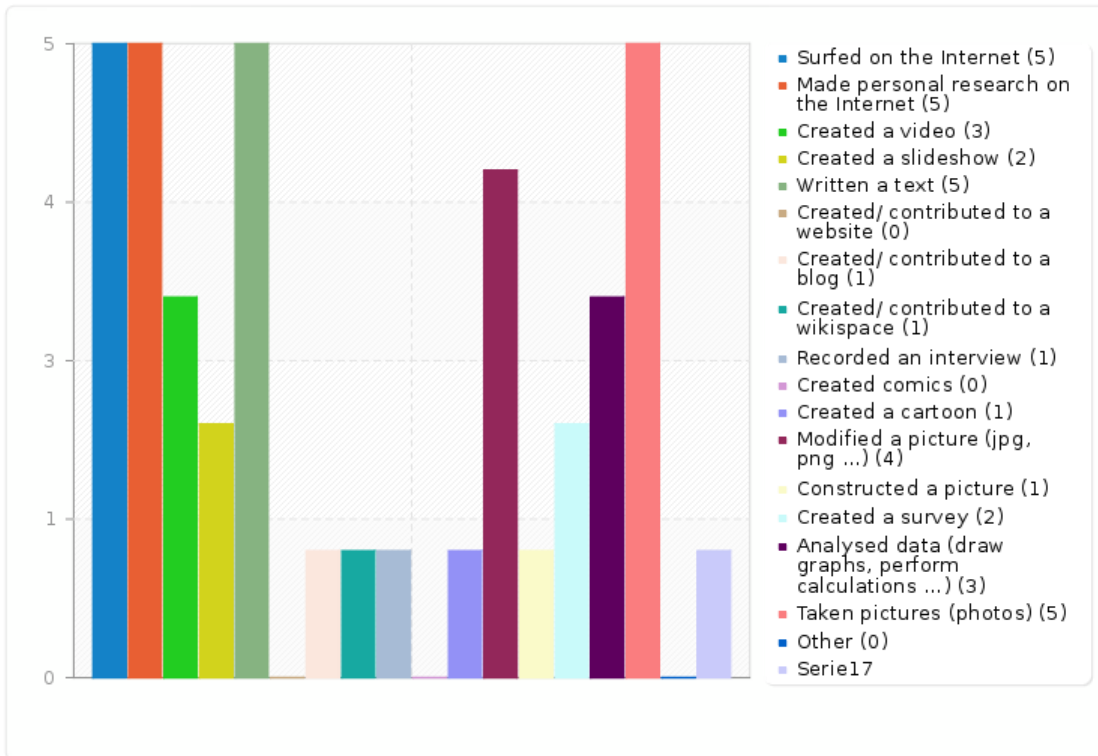

Field summary for Usingdevices

Tick the items that correspond to you (several answers possible): Using a digital device / a software, you have already:

Answer	Count	Percentage
Surfed on the Internet (SQ001)	5	83.33%
Made personal research on the Internet (SQ002)	5	83.33%
Created a video (SQ003)	3	50.00%
Created a slideshow (SQ004)	2	33.33%
Written a text (SQ005)	5	83.33%
Created/ contributed to a website (SQ006)	0	0.00%
Created/ contributed to a blog (SQ007)	1	16.67%
Created/ contributed to a wikispace (SQ008)	1	16.67%
Recorded an interview (SQ009)	1	16.67%
Created comics (SQ010)	0	0.00%
Created a cartoon (SQ011)	1	16.67%
Modified a picture (jpg, png ...) (SQ012)	4	66.67%
Constructed a picture (SQ013)	1	16.67%
Created a survey (SQ014)	2	33.33%
Analysed data (draw graphs, perform calculations ...) (SQ015)	3	50.00%
Taken pictures (photos) (SQ016)	5	83.33%
Other	0	0.00%
Not completed or Not displayed	1	16.67%

Field summary for Usingdevices

Tick the items that correspond to you (several answers possible): Using a digital device / a software, you have already: