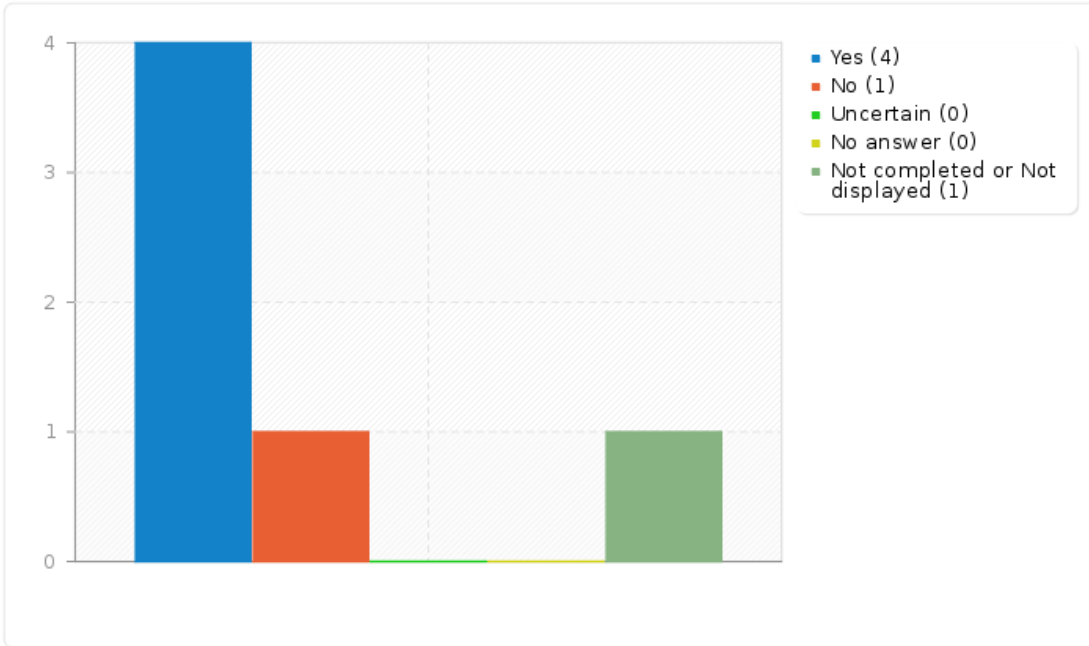

Field summary for deviceswork(SQ001)

Have you ever used the following devices for your work: [Smartphone]

Answer	Count	Percentage
Yes (Y)	4	66.67%
No (N)	1	16.67%
Uncertain (U)	0	0.00%
No answer	0	0.00%
Not completed or Not displayed	1	16.67%

Field summary for deviceswork(SQ001)

Have you ever used the following devices for your work: [Smartphone]