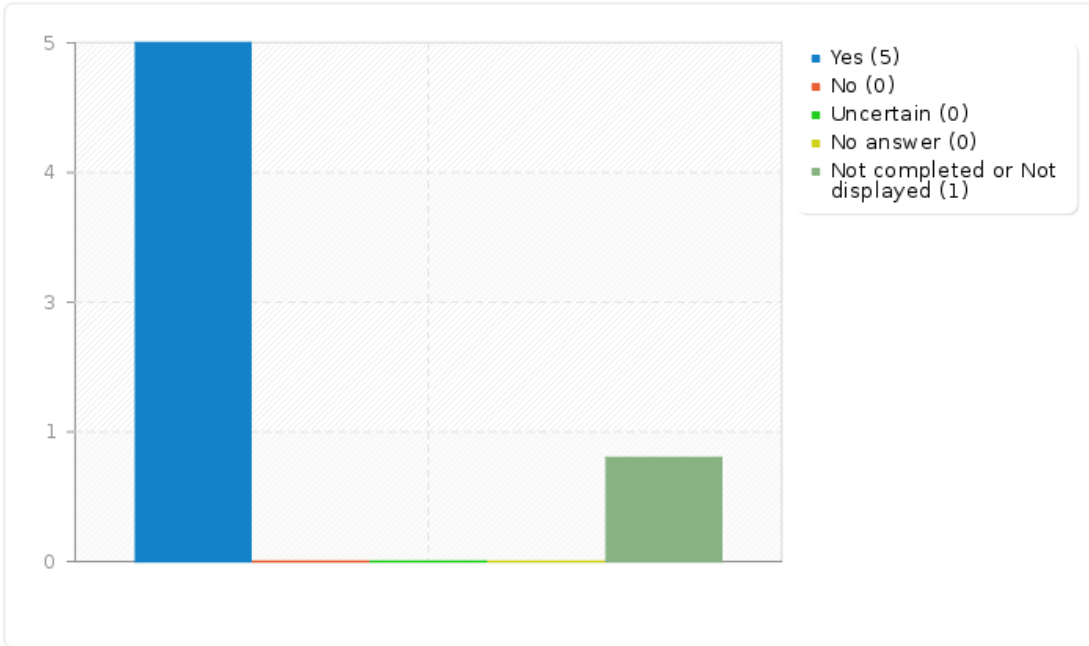

Field summary for devices(SQ003)

Have you ever used the following devices: [Computer]

Answer	Count	Percentage
Yes (Y)	5	83.33%
No (N)	0	0.00%
Uncertain (U)	0	0.00%
No answer	0	0.00%
Not completed or Not displayed	1	16.67%

Field summary for devices(SQ003)

Have you ever used the following devices: [Computer]