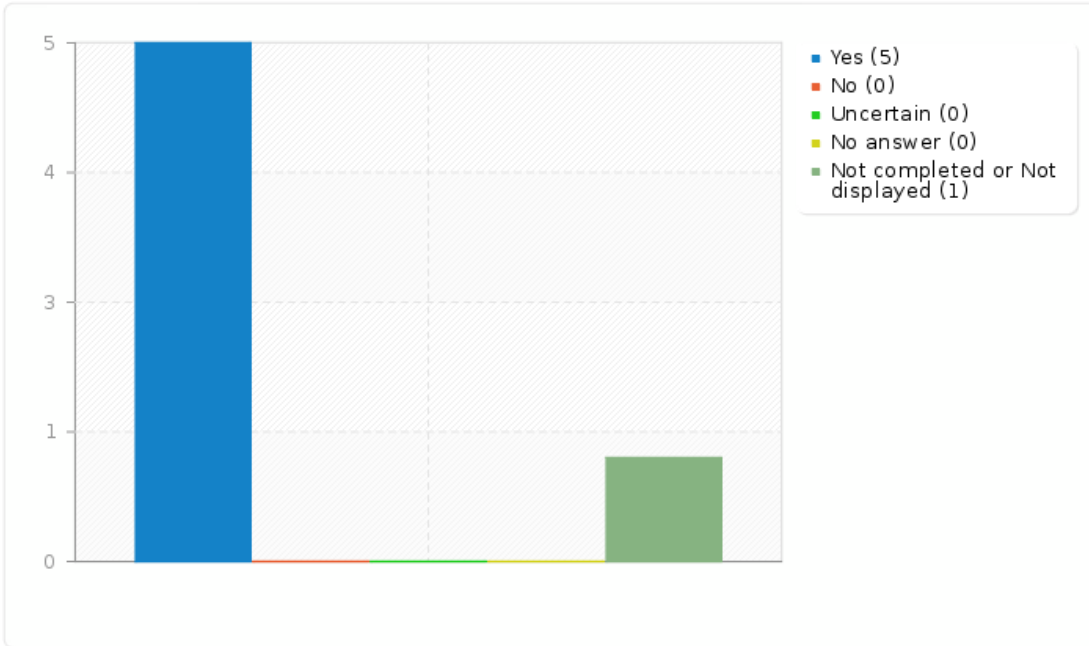

Field summary for deviceswork(SQ003)

Have you ever used the following devices for your work: [Computer]

Answer	Count	Percentage
Yes (Y)	5	83.33%
No (N)	0	0.00%
Uncertain (U)	0	0.00%
No answer	0	0.00%
Not completed or Not displayed	1	16.67%

Field summary for deviceswork(SQ003)

Have you ever used the following devices for your work: [Computer]