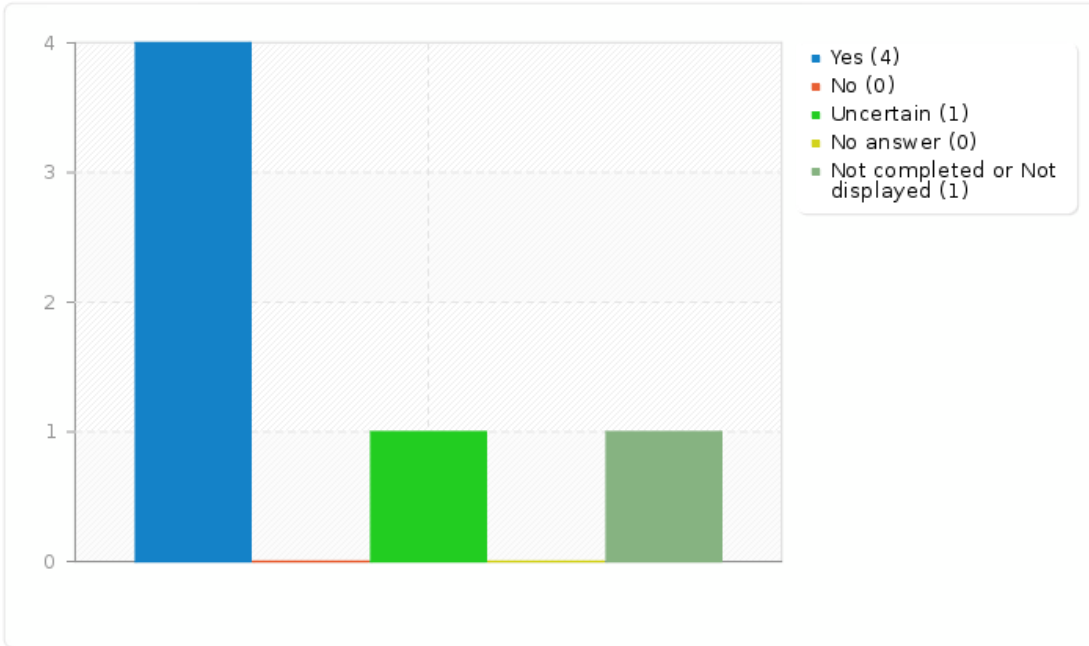

Results

Survey 789938

Number of records in this query:	6
Total records in survey:	6
Percentage of total:	100.00%

Field summary for devices(SQ001)

Have you ever used the following devices: [Smartphone]

Answer	Count	Percentage
Yes (Y)	4	66.67%
No (N)	0	0.00%
Uncertain (U)	1	16.67%
No answer	0	0.00%
Not completed or Not displayed	1	16.67%

Field summary for devices(SQ001)

Have you ever used the following devices: [Smartphone]

Field summary for devices(SQ002)

Have you ever used the following devices: [Tablet]

Answer	Count	Percentage
Yes (Y)	4	66.67%
No (N)	0	0.00%
Uncertain (U)	1	16.67%
No answer	0	0.00%
Not completed or Not displayed	1	16.67%