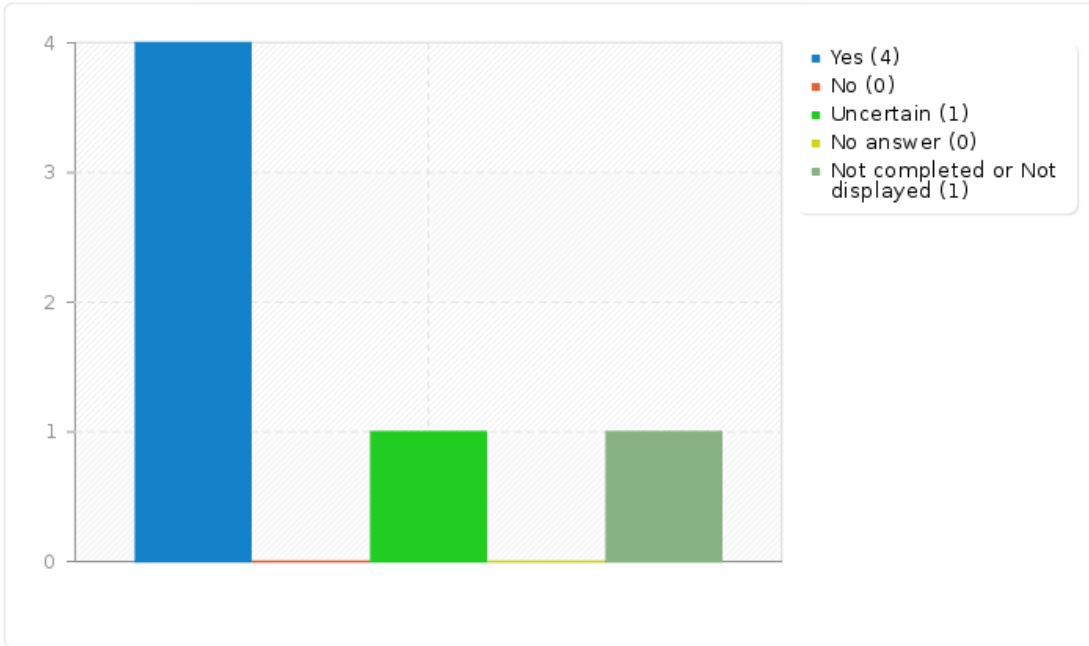

Results

Survey 789938

Number of records in this query:	6
Total records in survey:	6
Percentage of total:	100.00%

Field summary for devices(SQ001)

Have you ever used the following devices: [Smartphone]

Answer	Count	Percentage
Yes (Y)	4	66.67%
No (N)	0	0.00%
Uncertain (U)	1	16.67%
No answer	0	0.00%
Not completed or Not displayed	1	16.67%

Field summary for devices(SQ001)

Have you ever used the following devices: [Smartphone]

Field summary for devices(SQ002)

Have you ever used the following devices: [Tablet]

Answer	Count	Percentage
Yes (Y)	4	66.67%
No (N)	0	0.00%
Uncertain (U)	1	16.67%
No answer	0	0.00%
Not completed or Not displayed	1	16.67%

Field summary for devices(SQ002)

Have you ever used the following devices: [Tablet]

Field summary for devices(SQ003)

Have you ever used the following devices: [Computer]

Answer	Count	Percentage
Yes (Y)	5	83.33%
No (N)	0	0.00%
Uncertain (U)	0	0.00%
No answer	0	0.00%
Not completed or Not displayed	1	16.67%