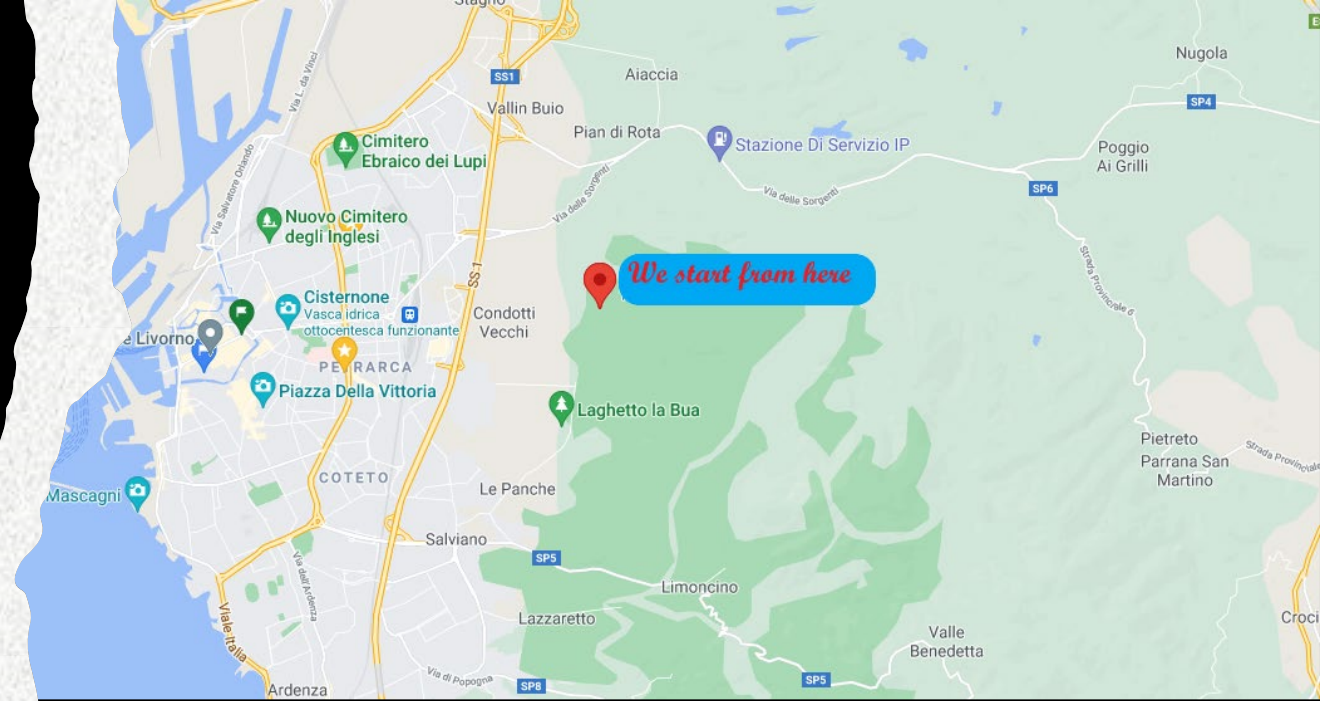

# Nature is my world

IC Don Angeli

ITALY

A group of people, including adults and children, are exploring a dense, sun-dappled forest. They are surrounded by lush green foliage and trees. The scene is bright and natural, with sunlight filtering through the leaves. The text "Let's discover our territory" is overlaid in white, bold, sans-serif font across the center of the image.

Let's discover our territory

We are in the  
hinterland of  
Livorno, but a few  
km from the sea e  
from our school

The guide explains  
what we will find,  
then we move on to  
observe the plants

And  
what will  
be here?

The ancient source!

That's why the street  
of our school is  
called Via delle  
Sorgenti! (street of  
sources)

We really  
needed a  
day in  
nature!