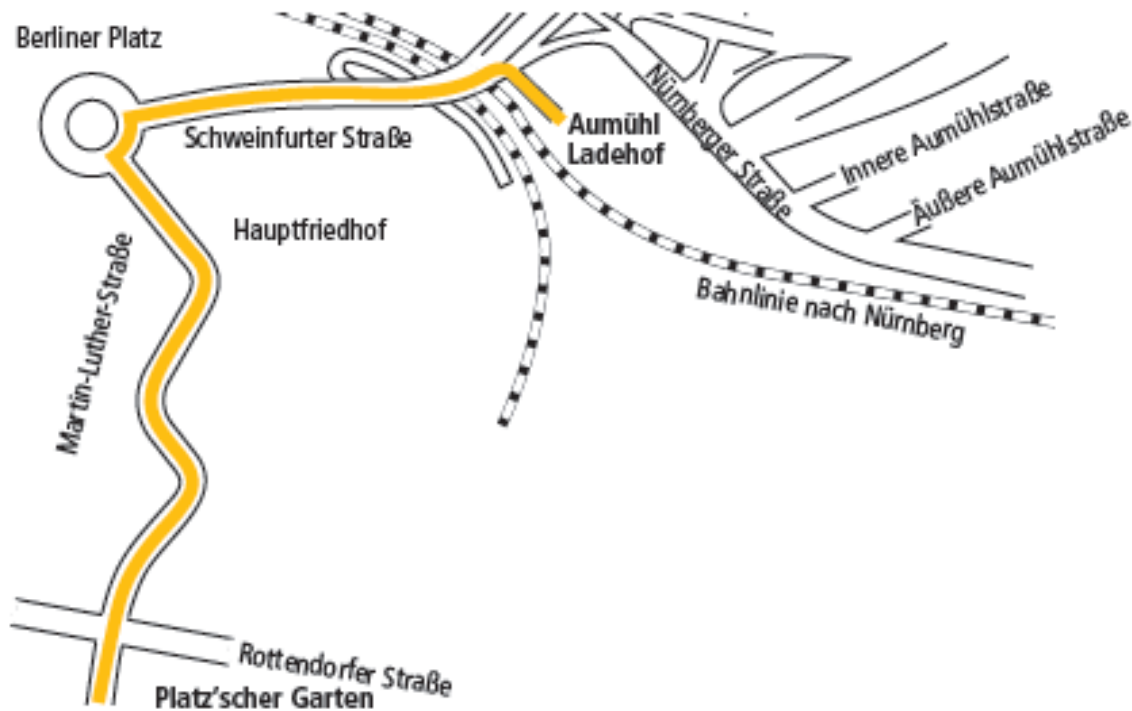

The deportations

- 1st deportation (27 November 1941):
 - Destination: Assembly Camp in Nuremberg
 - On November 29 on to the death camp Jungfernhof near Riga in Latvia
 - 202 Persons
- 2nd deportation (24 March 1942):
 - Destination: Izbica near Lublin
 - 208 Persons

Platz'scher Garten 2015

Today's Memorial

Bahnhof Aumühle 1942

Loading into the train at Bahnhof Aumühle

Bahnhof Aumühle 2015

Ruins and foundations of the Bahnhof as well as
trackage

Memorial Walk

- The 1.8km long path from „Platz'schen Garten“ to the former freight train station „Aumühle“
- Called „Weg der Erinnerungen“
- inaugurated on the 5.10.2011

Memorial Walk

Memorial Walk

Memorial Walk

Memorial Walk

Memorial Walk

Memorial Walk

Memorial Walk

Memorial Walk