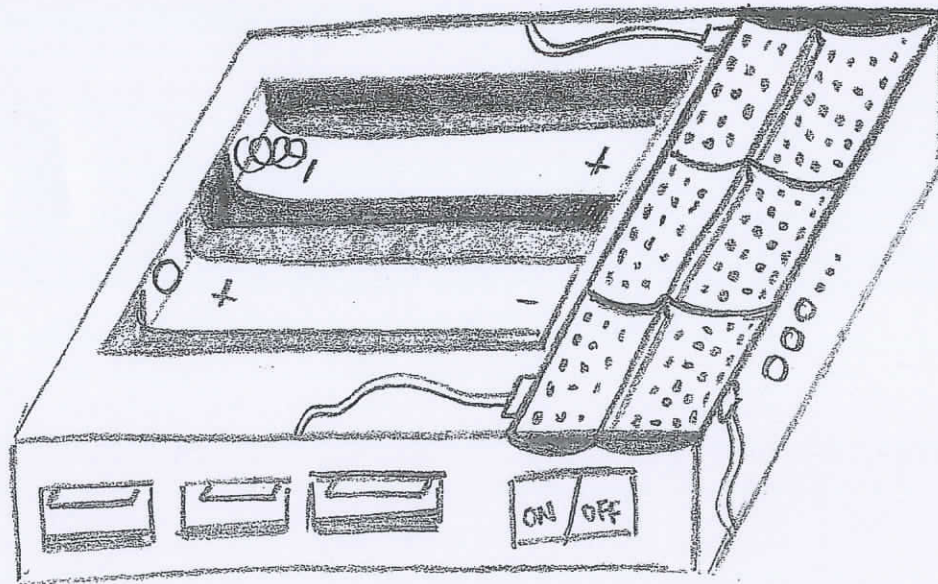

## Glasses for instant translation

These type of glasses are addressed for those who travel abroad.

The glasses have a reader and an instant translation device and translate information displayed in the airports, train, tram, bus stations and advertisements.

A recharge device and 3 USB ports.

A device used for the recharge of the batteries (1.5 V) and 3 USB ports, with a solar panel.

It works with solar energy and guarantees enough electrical energy for allow the connection and charging of various devices.

### Multifunctional remote control

- used in the kitchen
- equipped with:
  - buttons to turn on/off electric appliances
  - buttons to turn on/off audio-video devices
  - spoon, fork, knife, scissor, bottle opener